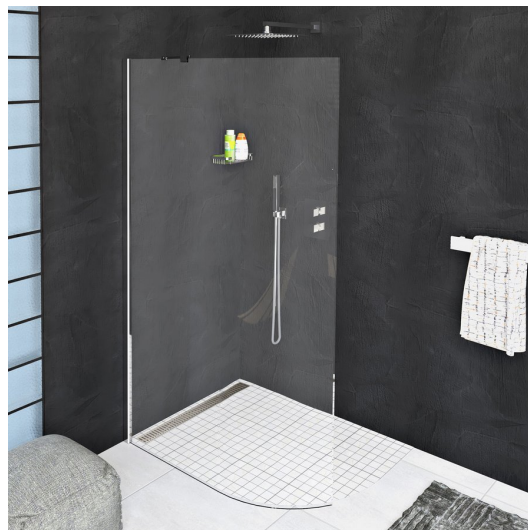

MODULAR SHOWER Wall Glass Panel, 1 Piece with radius, 900 mm

Order code: MS1-100-C

Basic information

Brand: Polysan
Series: MODULAR SHOWER

Size

Height: 2000 mm
Depth: 900 mm

Properties

Profile colour: Chrome - polished aluminum
Shape: Single-wall fixed screen, round
Glass colour: TRANSPARENT glass
Glass finish: Antidrop
Glass thickness: 8 mm
Weight / Piece: 46.0 kg
Packaging: 1 Piece
Warranty: 2 years

MODULAR SHOWER Wall Glass Panel, 1 Piece with radius, 900 mm

Technical sheet