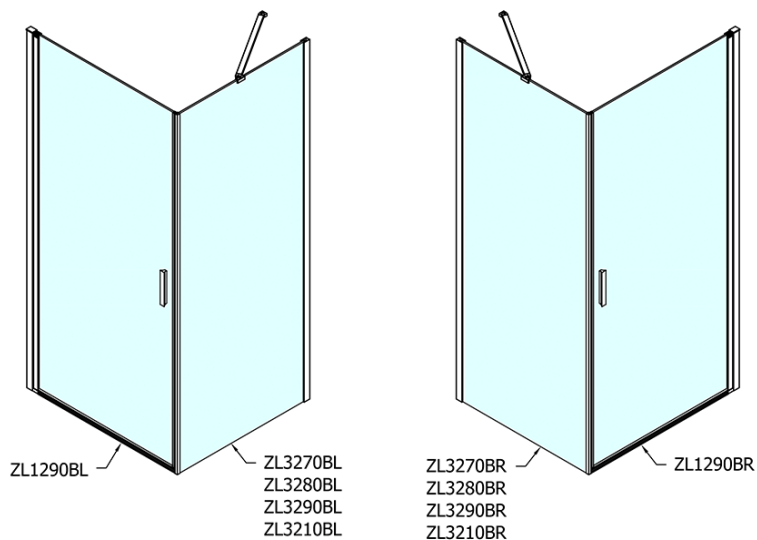

Technical sheet

	B
ZL1290B-ZL3270B	670-690
ZL1290B-ZL3280B	770-790
ZL1290B-ZL3290B	870-890
ZL1290B-ZL3210B	970-990