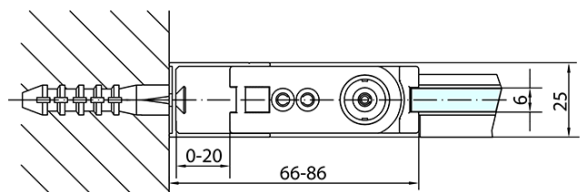

Technical sheet

	B
ZL1290B-ZL3270B	670-690
ZL1290B-ZL3280B	770-790
ZL1290B-ZL3290B	870-890
ZL1290B-ZL3210B	970-990