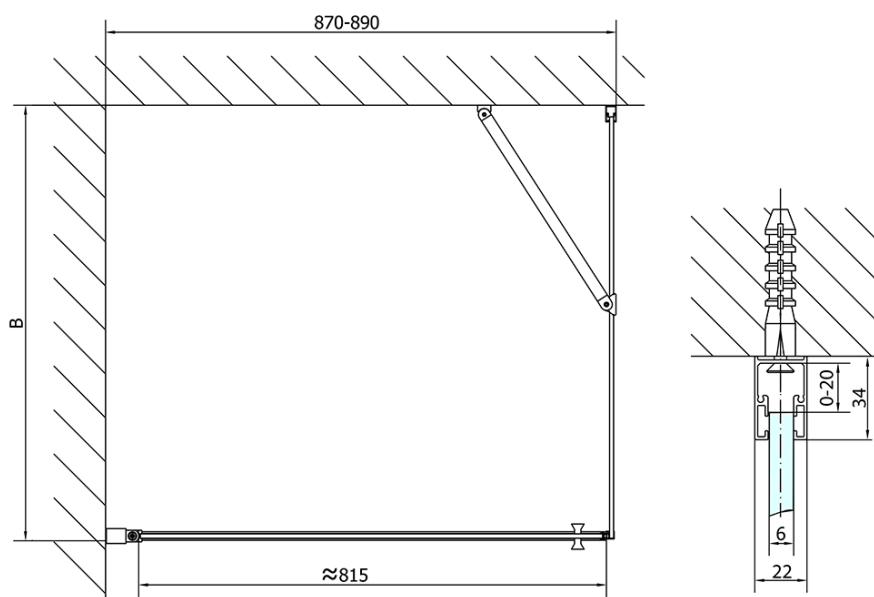

## Size

**Width:** 900 mm  
**Height:** 2000 mm  
**Depth:** 900 mm

## Properties

**Profile colour:** Black matt  
**Shape:** Square shower enclosures  
**Type of opening:** Single pivot door  
**Opening direction:** Versatile  
**Opening width:** 815 mm  
**Glass colour:** TRANSPARENT glass  
**Glass finish:** Antidrop  
**Glass thickness:** 6 mm  
**Properties:** Frameless design, Opening outside and inside  
**Weight / Piece:** 58.0 kg  
**Packaging:** 2 Piece  
**Warranty:** 2 years

Technical sheet

	B
ZL1290B-ZL3270B	670-690
ZL1290B-ZL3280B	770-790
ZL1290B-ZL3290B	870-890
ZL1290B-ZL3210B	970-990