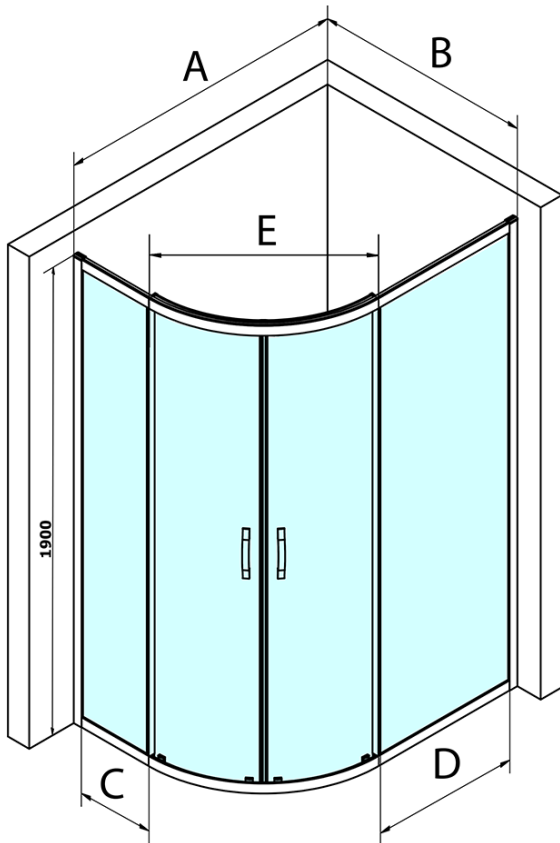

SIGMA SIMPLY Quadrant Shower Enclosure 1200x900mm, R550, L/R, clear glass

Order code: GS1290

Basic information

Brand: Gelco
Series: SIGMA SIMPLY

Size

Width: 1200 mm
Height: 1900 mm
Depth: 900 mm

Properties

Profile colour: Chrome - polished aluminum
Shape: Quadrant with extended side panel
Type of opening: Sliding door
Opening width: 576 mm
Glass colour: TRANSPARENT glass
Glass finish: Coated glass
Glass thickness: 6 mm
Radius: R550
Properties: Framed design
Weight / Piece: 62.0 kg
Packaging: 1 Piece
Warranty: 3 years

Spare parts

SIGMA SIMPLY/BORG installation set (Order code: NDGS01)
Set of vertical seals for 6/6mm glass, 1900mm (Order code: NDGS02)
SIGMA SIMPLY/BORG upper roller (Order code: NDGS05)
SIGMA SIMPLY/BORG lower tiltable roller (Order code: NDGS04)
Bottom seal for door, glass 6mm, 1000mm (Order code: NDGS14)
Set of 45° magnetic seals for glass 6/6mm, 1900mm (Order code: NDGS09)
Bubble seal for 6mm glass, 2000mm (Order code: NDGS16)
SIGMA SIMPLY handle (Order code: NDGS06)
Set of 45° magnetic seals for glass 6mm and profile, 1900mm (Order code: NDGS13)

SIGMA SIMPLY Quadrant Shower Enclosure 1200x900mm,
R550, L/R, clear glass

Technical sheet

MODEL	A	B	C	D	E
GS1080	980-1000	780-800	210	410	509
GS1290	1180-1200	880-900	310	610	576