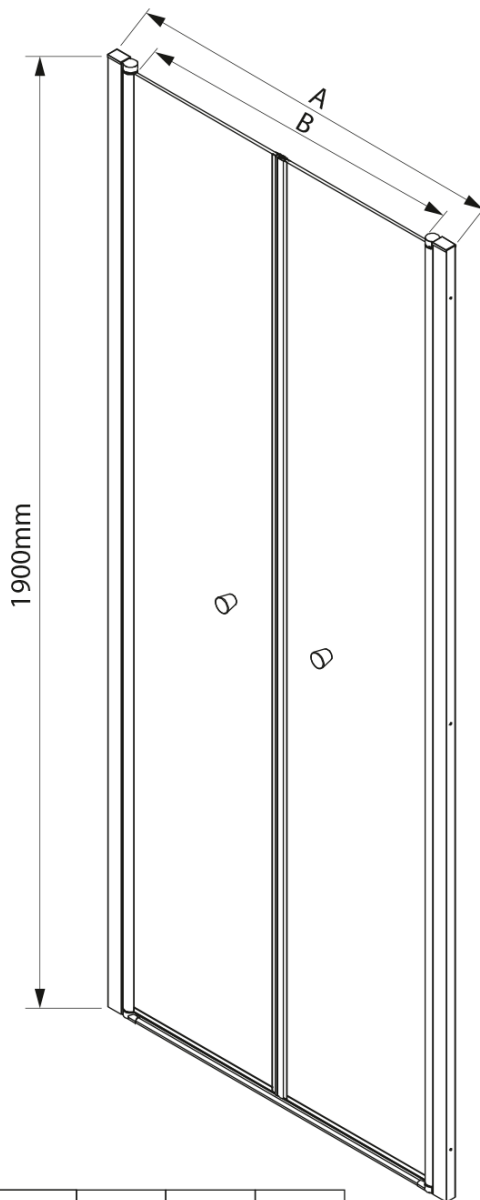

## Size

**Width:** 1000 mm

**Height:** 1900 mm

## Properties

**Profile colour:** Chrome - polished aluminum

**Shape:** Alcove door

**Type of opening:** Double pivot door

**Opening width:** 890 mm

**Glass colour:** BRICK glass

**Glass thickness:** 6 mm

**Installation width from:** 980 mm

PILOT magnetic seal (Order code: NDPT-07)

PILOT handles (Order code: NDPT-01)

Pilot bottom overflow rail 1000mm (Order code: NDPT-04)

Pilot pivot hinge lower + upper (Order code: NDPT-10)

Pilot endings for overflow bar (Order code: NDPT-06)

Pilot magnetic profile cover (Order code: NDPT-12)

Technical sheet

	PT082	PT092	PT102
A	780-820mm	880-920mm	980-1020mm
B	690	790	890