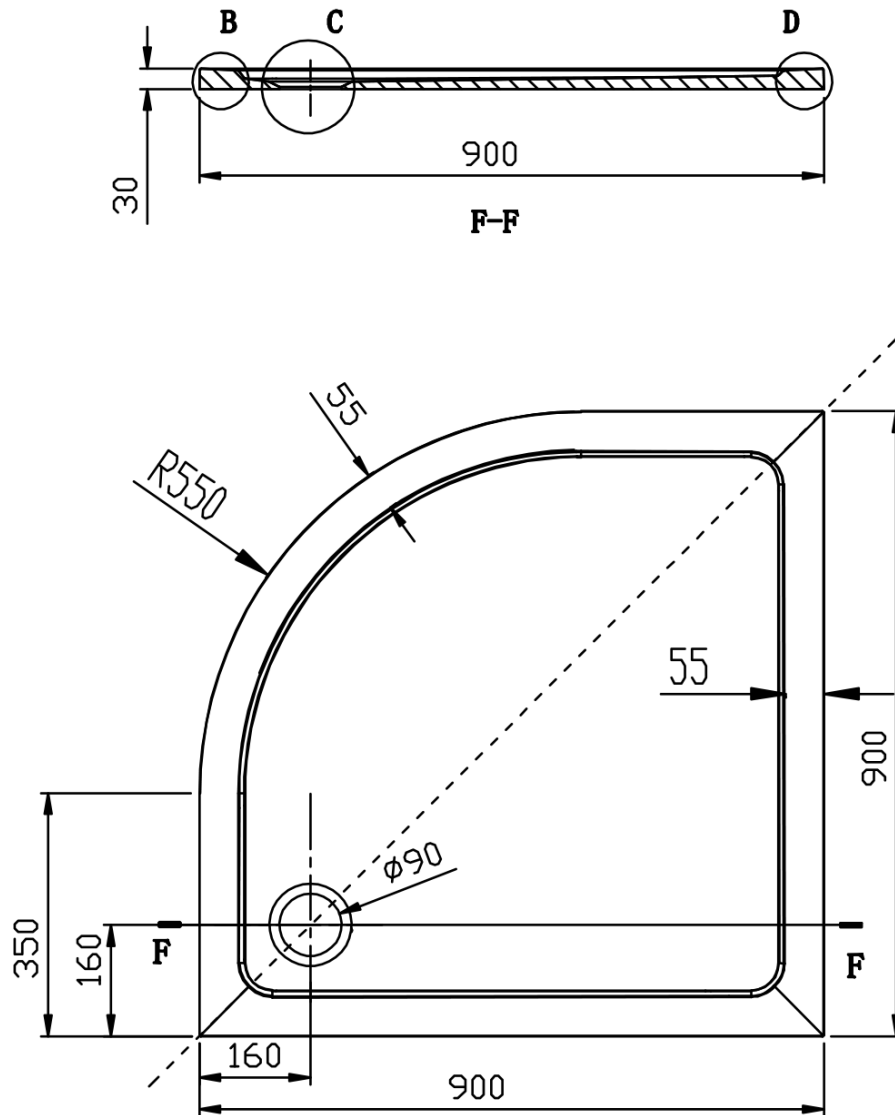

## Size

Width: 900 mm

Height: 1900 mm

Depth: 900 mm

## Properties

Profile colour: Chrome - polished aluminum

Shape: Quadrant shower enclosures

Type of opening: Sliding door

Opening width: 560 mm

Glass colour: TRANSPARENT glass

Glass thickness: 5 mm

Radius: R550

EASY extension profile 25mm (Order code: EL825)

Set of 45° magnetic seals for glass 6/6mm, 1900mm (Order code: NDAE10)

Wall profile (Order code: NDAE12)

Lower tiltable roller (Order code: NDAE33)

Stop right (Order code: NDAE06P)

Top covers (Order code: NDAE01LP)

Stop left (Order code: NDAE06L)

Upper roller (Order code: NDAE32)

Set of vertical seals for 6/6mm glass, 1900mm (Order code: NDAE11)

Technical sheet

AKCE - Quadrant Shower Enclosure 900x900mm, clear glass