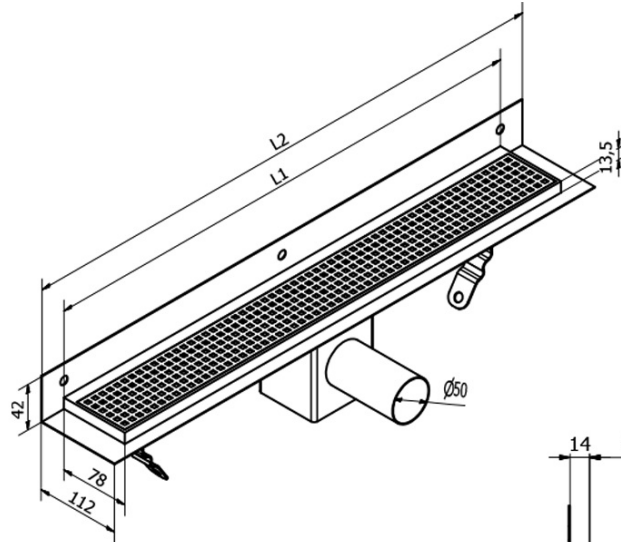

**MANUS ONDA SS Drain Channel with Grate, to the wall,
850x112x93 mm**

Order code: GMV24

Basic information

Brand: Gelco
Series: MANUS

Size

Length: 850 mm
Width: 112 mm
Height: 93 mm

Properties

Colour: Stainless steel
Material: Stainless steel
Installation: Against the wall - grate
Waste diameter: 50 mm
**Shower channel length
from:** 850 mm
**Shower channel length
to:** 850 mm
Weight / Piece: 2.68 kg
Packaging: 1 Piece
Warranty: 2 years

MANUS ONDA SS Drain Channel with Grate, to the wall, 850x112x93 mm

Technical sheet

| Instalační rozměry | | | | | | | |
|--------------------|-----|-----|-----|-----|-------|-------|-------|
| L1 (mm) | 590 | 690 | 790 | 890 | 990 | 1 090 | 1 190 |
| L2 (mm) | 650 | 750 | 850 | 950 | 1 050 | 1 150 | 1 250 |