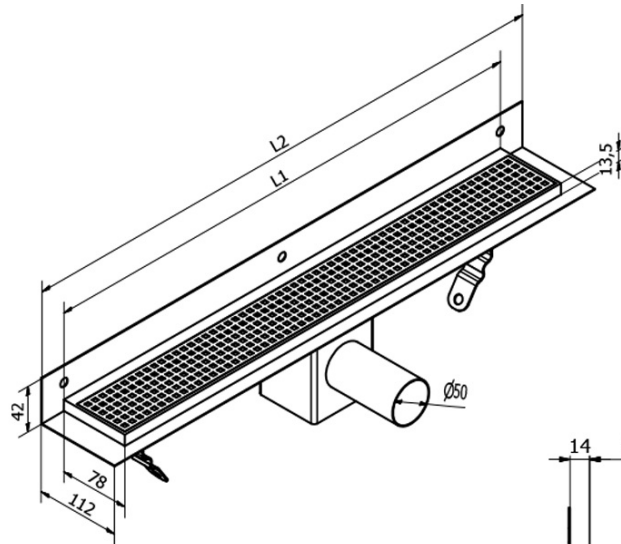

**MANUS ONDA SS Drain Channel with Grate, to the wall,
850x112x93 mm**

Order code: GMV24

Basic information

Brand: Gelco
Series: MANUS

Size

Length: 850 mm
Width: 112 mm
Height: 93 mm

Properties

Colour: Stainless steel
Material: Stainless steel
Installation: Against the wall - grate
Waste diameter: 50 mm
**Shower channel length
from:** 850 mm
**Shower channel length
to:** 850 mm
Weight / Piece: 2.68 kg
Packaging: 1 Piece
Warranty: 2 years

MANUS ONDA SS Drain Channel with Grate, to the wall, 850x112x93 mm

Technical sheet

Instalační rozměry							
L1 (mm)	590	690	790	890	990	1 090	1 190
L2 (mm)	650	750	850	950	1 050	1 150	1 250