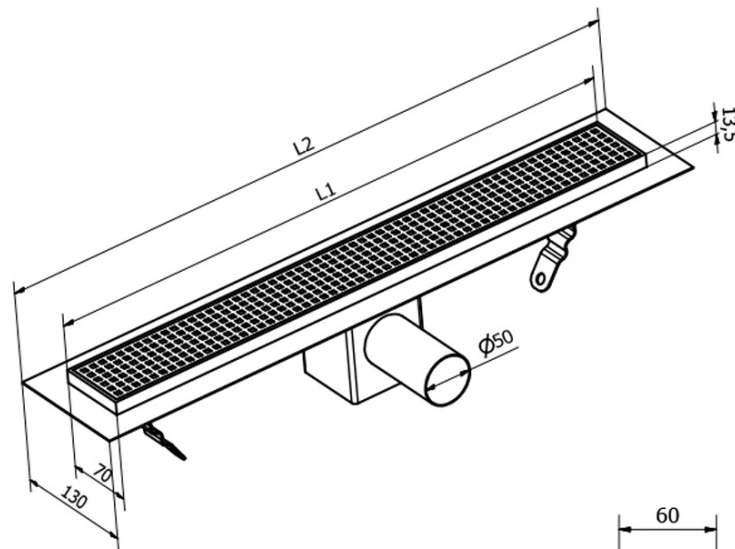

## Size

Length: 750 mm  
Width: 130 mm  
Height: 93 mm

## Properties

Colour: Stainless steel  
Material: Stainless steel  
Installation: Free in the floor - grate  
Waste diameter: 50 mm  
Shower channel length  
from: 750 mm  
Shower channel length  
to: 750 mm  
Weight / Piece: 2.48 kg  
Packaging: 1 Piece  
Warranty: 2 years

## Technical sheet

Instalační rozměry							
L1 (mm)	590	690	790	890	990	1 090	1 190
L2 (mm)	650	750	850	950	1 050	1 150	1 250