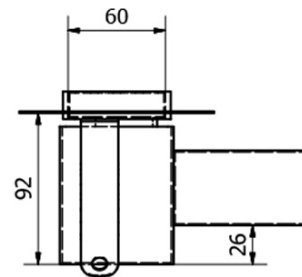

## Size

Length: 750 mm  
Width: 130 mm  
Height: 93 mm

## Properties

Colour: Stainless steel  
Material: Stainless steel  
Installation: Free in the floor - grate  
Waste diameter: 50 mm  
Shower channel length  
from: 750 mm  
Shower channel length  
to: 750 mm  
Weight / Piece: 2.48 kg  
Packaging: 1 Piece  
Warranty: 2 years

## Technical sheet

Instalační rozměry							
L1 (mm)	590	690	790	890	990	1 090	1 190
L2 (mm)	650	750	850	950	1 050	1 150	1 250