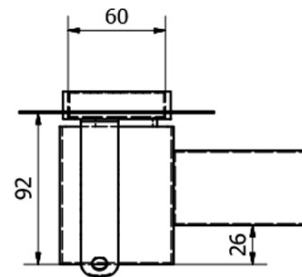

MANUS ONDA Stainless Steel Drain Channel with Grate, 750x130x93mm

Order code: GMV13

Basic information

Brand: Gelco
Series: MANUS

Size

Length: 750 mm
Width: 130 mm
Height: 93 mm

Properties

Colour: Stainless steel
Material: Stainless steel
Installation: Free in the floor - grate
Waste diameter: 50 mm
Shower channel length
from: 750 mm
Shower channel length
to: 750 mm
Weight / Piece: 2.48 kg
Packaging: 1 Piece
Warranty: 2 years

MANUS ONDA Stainless Steel Drain Channel with Grate, 750x130x93mm

Technical sheet

Instalační rozměry							
L1 (mm)	590	690	790	890	990	1 090	1 190
L2 (mm)	650	750	850	950	1 050	1 150	1 250