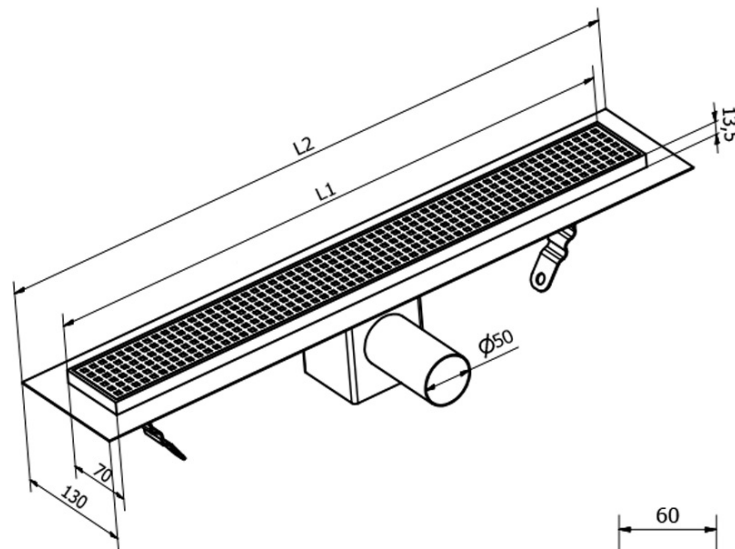

MANUS ONDA Stainless Steel Drain Channel with Grate, 750x130x93mm

Order code: GMV13

Basic information

Brand: Gelco
Series: MANUS

Size

Length: 750 mm
Width: 130 mm
Height: 93 mm

Properties

Colour: Stainless steel
Material: Stainless steel
Installation: Free in the floor - grate
Waste diameter: 50 mm
Shower channel length
from: 750 mm
Shower channel length
to: 750 mm
Weight / Piece: 2.48 kg
Packaging: 1 Piece
Warranty: 2 years

MANUS ONDA Stainless Steel Drain Channel with Grate, 750x130x93mm

Technical sheet

Instalační rozměry							
L1 (mm)	590	690	790	890	990	1 090	1 190
L2 (mm)	650	750	850	950	1 050	1 150	1 250