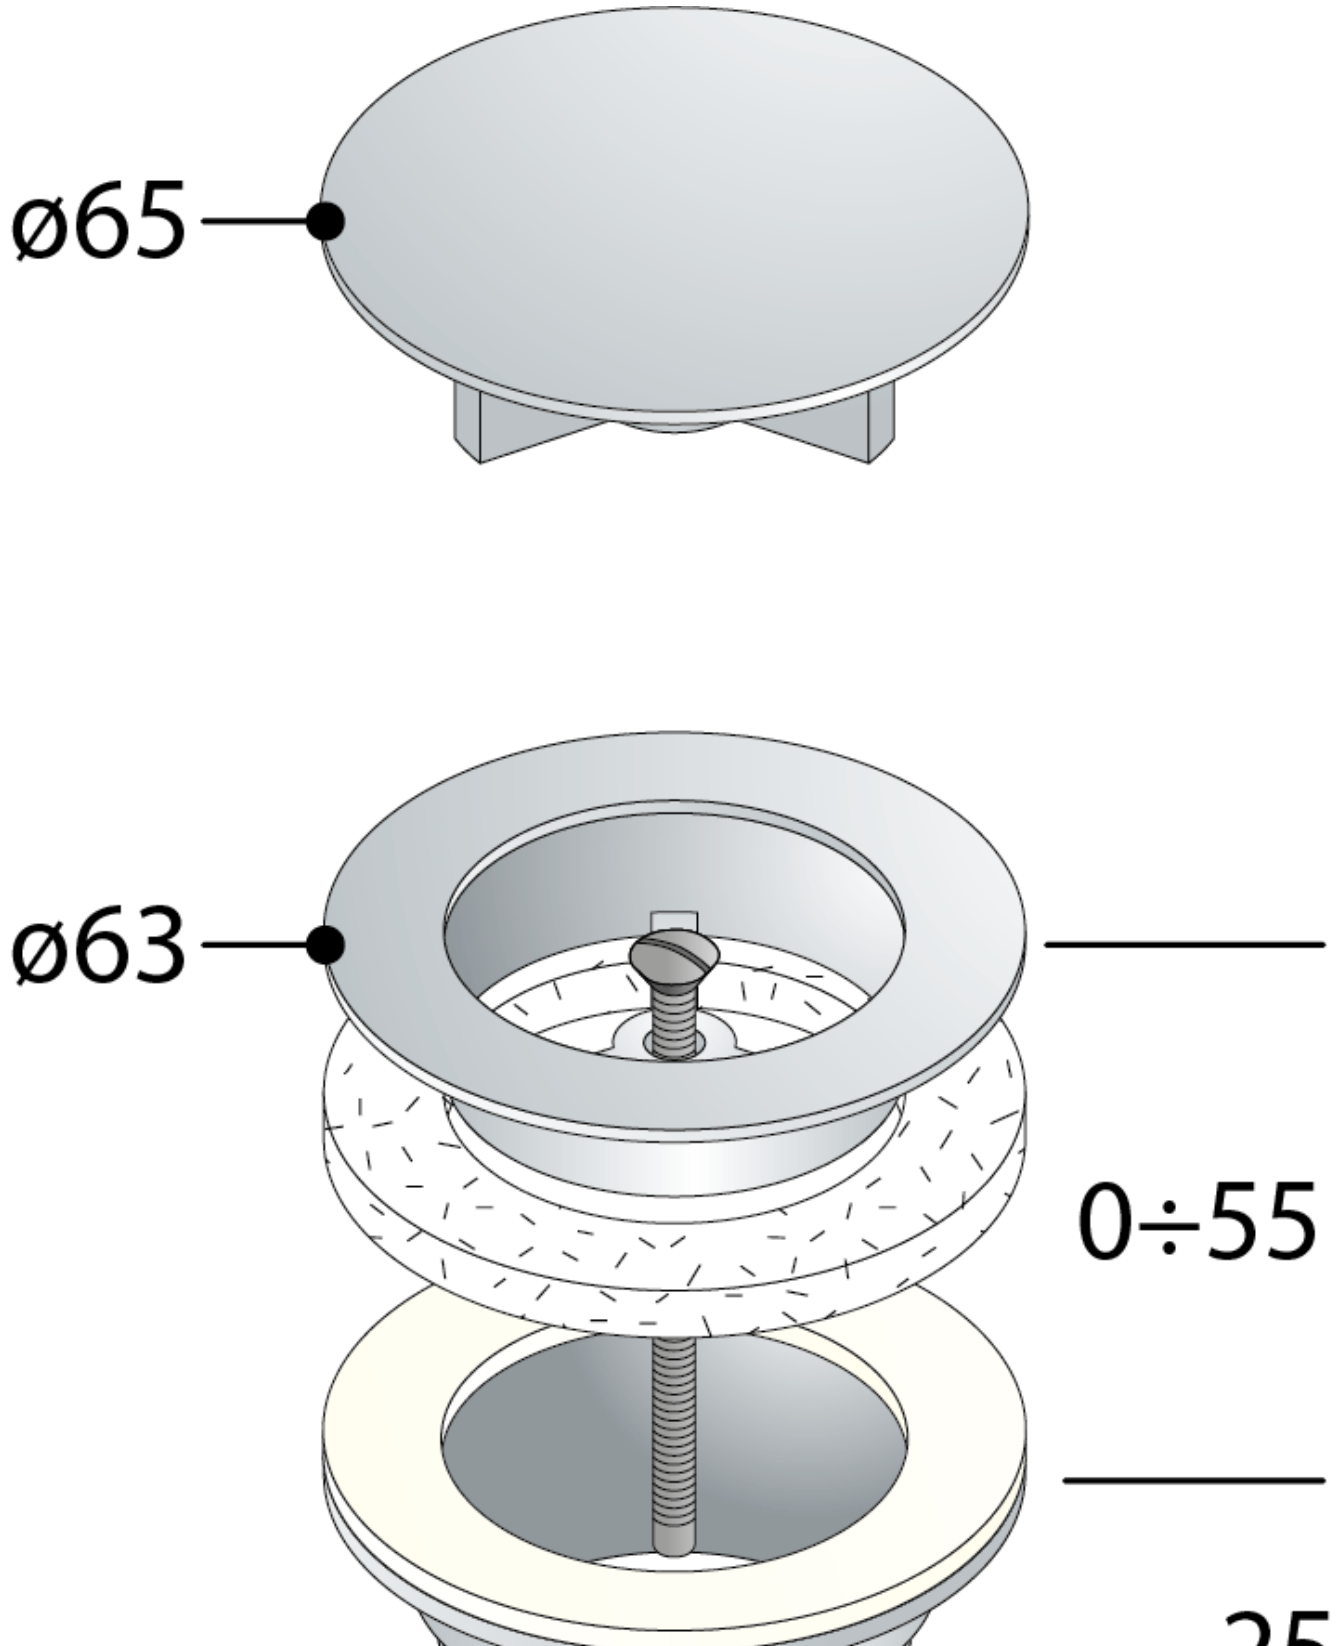

Free flow washbasin drain 5/4" , big plug, 10-55mm, chrome

Order code: 542.742.5

Basic information

Brand: Omp Tea

Properties

Colour: Chrome

Material: Brass

Thread size: 5/4"

Washbasin thickness: 10-55 mm

Equipment: Unslotted for basins without overflow,
Unslotted for basins with overflow

Weight / Piece: 0.285 kg

Packaging: 1 Piece

Warranty: 2 years

Technical sheet

Free flow washbasin drain 5/4", big plug, 10-55mm, chrome

1"1/4