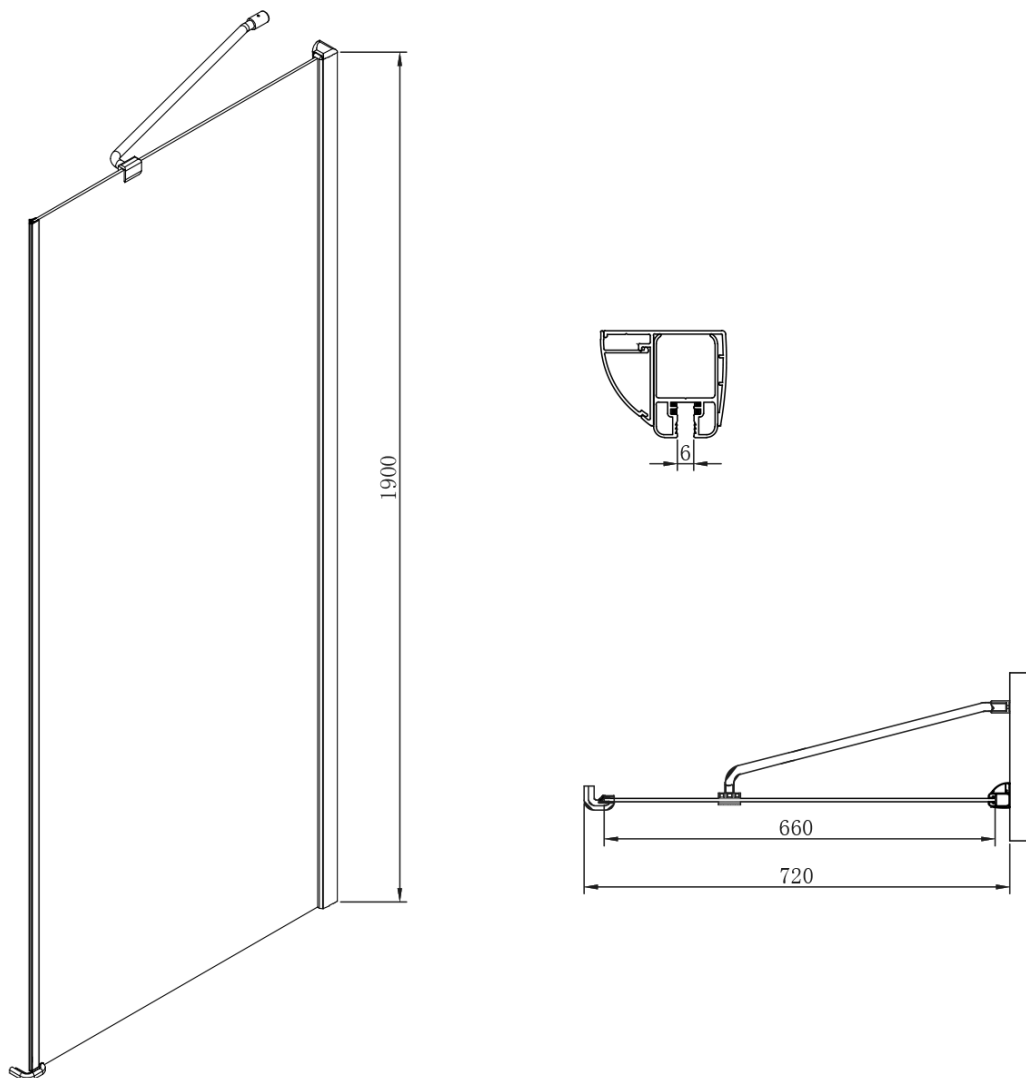

One Rectangular screen 1100x750mm L/R variant

Order code: GO4811GO3575

Basic information

Brand: Gelco

Series: ONE

Size

Width: 1100 mm

Height: 1900 mm

Depth: 750 mm

Properties

Profile colour: Chrome

Shape: Rectangular shower enclosures

Type of opening: Single pivot door

Opening direction: Versatile

Opening width: 600 mm

Glass colour: TRANSPARENT glass

Glass finish: Coated glass

Glass thickness: 6 mm

Properties: Frameless design

Weight / Piece: 70.5 kg

Packaging: 2 Piece

Warranty: 2 years

Technical sheet

One Rectangular screen 1100x750mm L/R variant