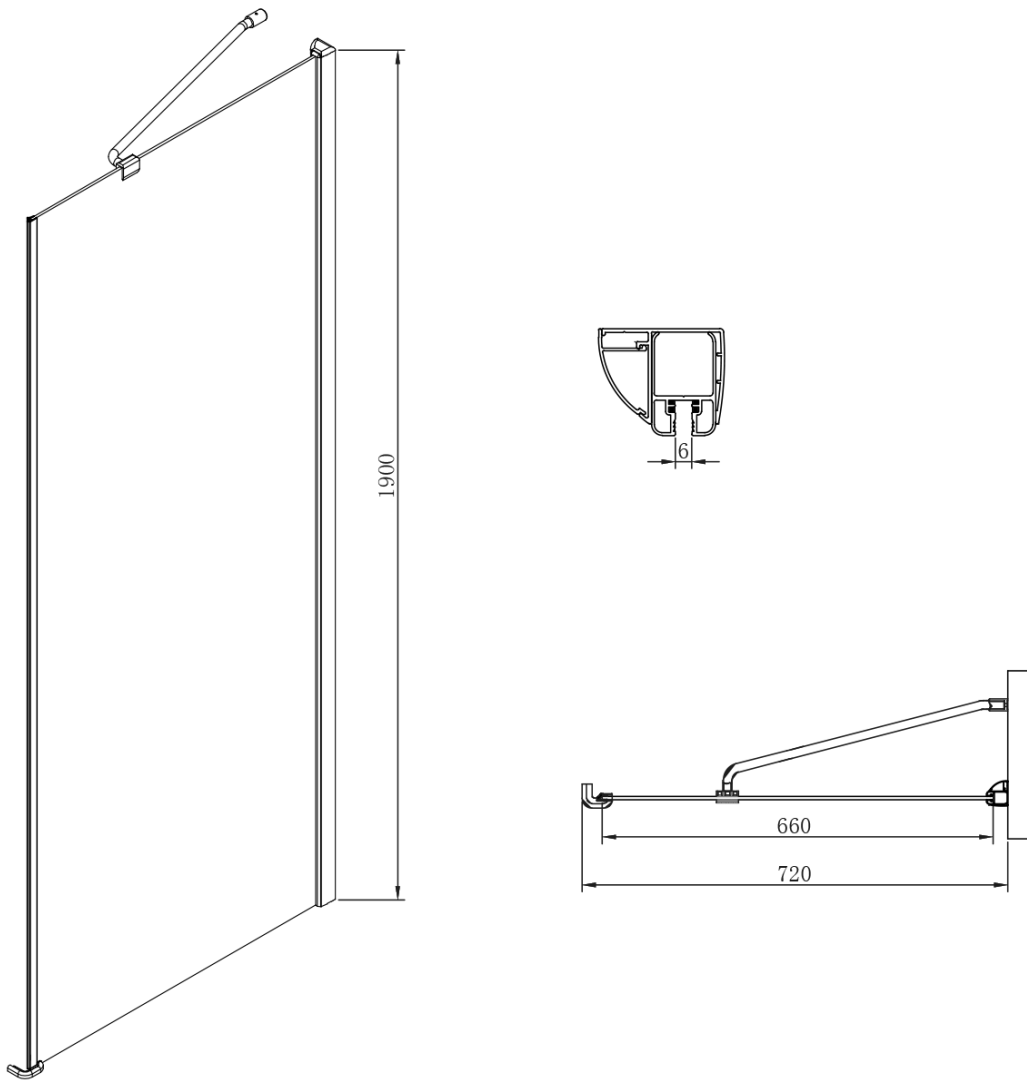

One Rectangular screen 1100x750mm L/R variant

Order code: GO4811GO3575

Basic information

Brand: Gelco

Series: ONE

Size

Width: 1100 mm

Height: 1900 mm

Depth: 750 mm

Properties

Profile colour: Chrome - polished aluminum

Shape: Rectangular shower enclosures

Type of opening: Single pivot door

Opening direction: Versatile

Opening width: 600 mm

Glass colour: TRANSPARENT glass

Glass finish: Coated glass

Glass thickness: 6 mm

Properties: Frameless design

Weight / Piece: 70.5 kg

Packaging: 2 Piece

Warranty: 2 years

Technical sheet

One Rectangular screen 1100x750mm L/R variant