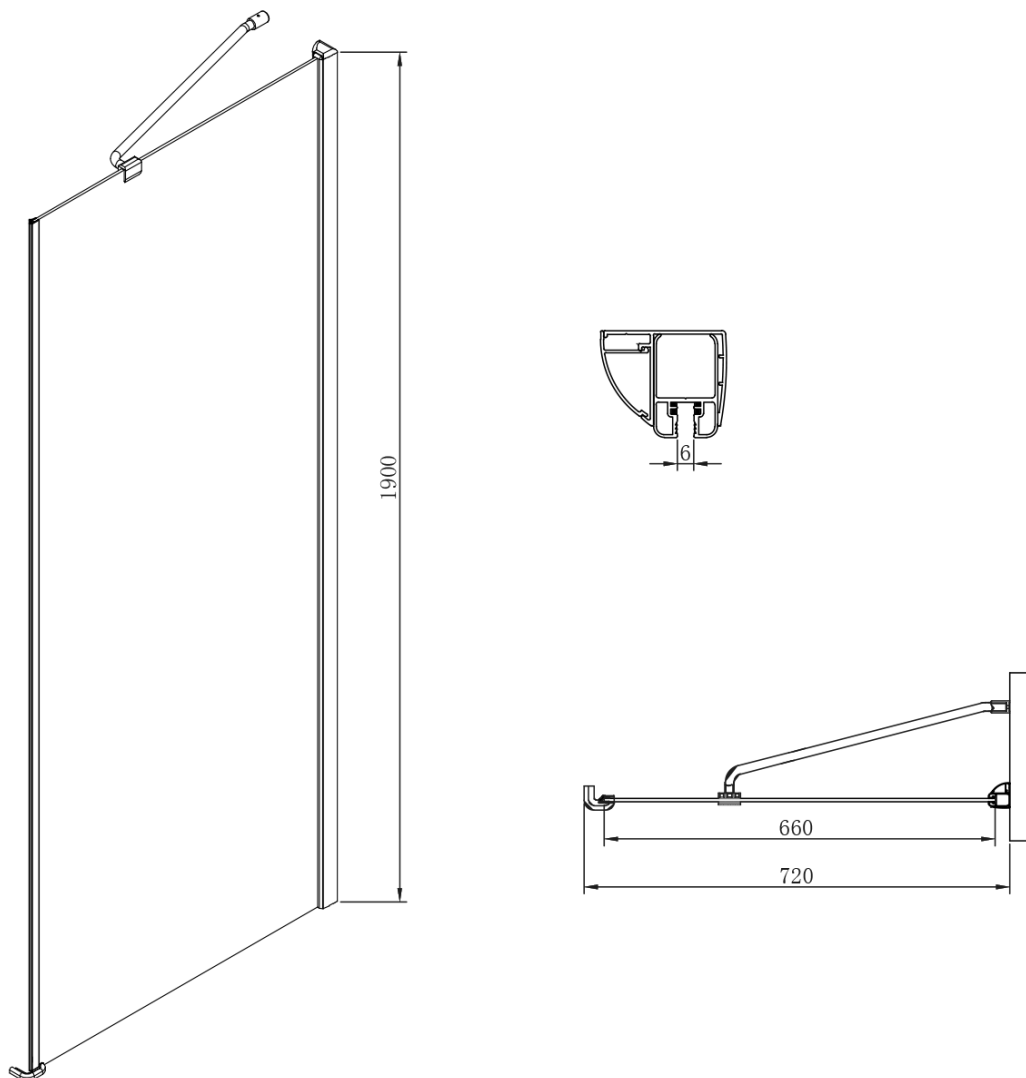

## One Rectangular screen 1000x750mm L/R variant

**Order code:** GO4810GO3575

### Size

**Width:** 1000 mm  
**Height:** 1900 mm  
**Depth:** 750 mm

### Properties

**Profile colour:** Chrome - polished aluminum  
**Shape:** Rectangular shower enclosures  
**Type of opening:** Single pivot door  
**Opening direction:** Versatile  
**Opening width:** 600 mm  
**Glass colour:** TRANSPARENT glass  
**Glass finish:** Coated glass  
**Glass thickness:** 6 mm  
**Properties:** Frameless design  
**Weight / Piece:** 68.0 kg  
**Packaging:** 2 Piece  
**Warranty:** 2 years

# One Rectangular screen 1000x750mm L/R variant