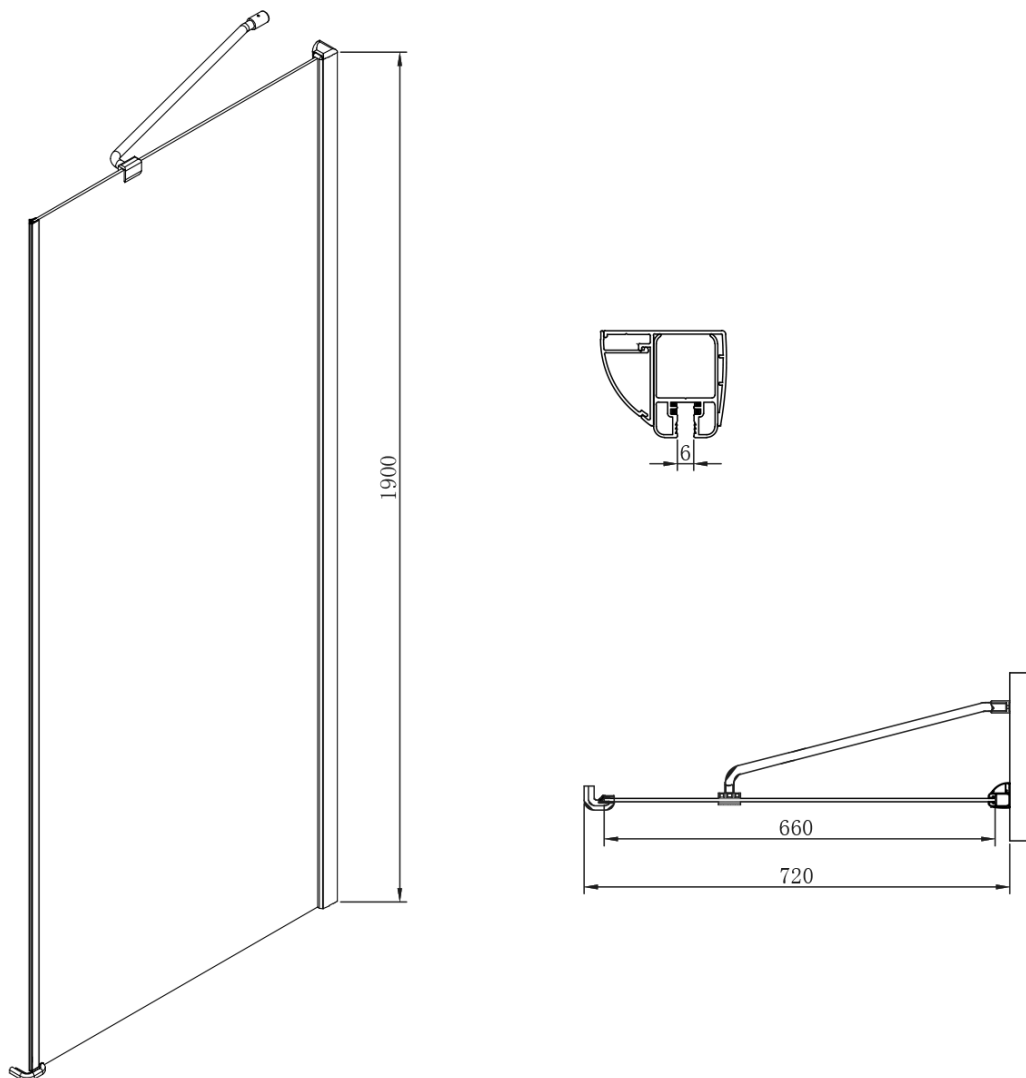

One Rectangular screen 1000x750mm L/R variant

Order code: GO4810GO3575

Basic information

Brand: Gelco
Series: ONE

Size

Width: 1000 mm
Height: 1900 mm
Depth: 750 mm

Properties

Profile colour: Chrome - polished aluminum
Shape: Rectangular shower enclosures
Type of opening: Single pivot door
Opening direction: Versatile
Opening width: 600 mm
Glass colour: TRANSPARENT glass
Glass finish: Coated glass
Glass thickness: 6 mm
Properties: Frameless design
Weight / Piece: 68.0 kg
Packaging: 2 Piece
Warranty: 2 years

Spare parts

Handle standard for LEGRO, SIGMA, AG and ONE screens, pair, chrome (Order code: NDGLMADLO)

Technical sheet

One Rectangular screen 1000x750mm L/R variant