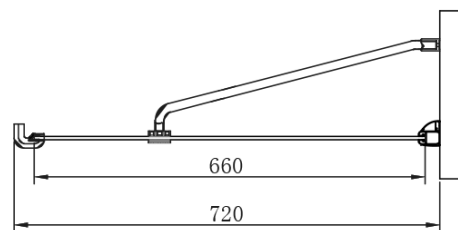

One Rectangular screen 1000x750mm L/R variant

Order code: GO4810GO3575

Basic information

Brand: Gelco
Series: ONE

Size

Width: 1000 mm
Height: 1900 mm
Depth: 750 mm

Properties

Profile colour: Chrome
Shape: Rectangular shower enclosures
Type of opening: Single pivot door
Opening direction: Versatile
Opening width: 600 mm
Glass colour: TRANSPARENT glass
Glass finish: Coated glass
Glass thickness: 6 mm
Properties: Frameless design
Weight / Piece: 68.0 kg
Packaging: 2 Piece
Warranty: 2 years

Technical sheet

One Rectangular screen 1000x750mm L/R variant