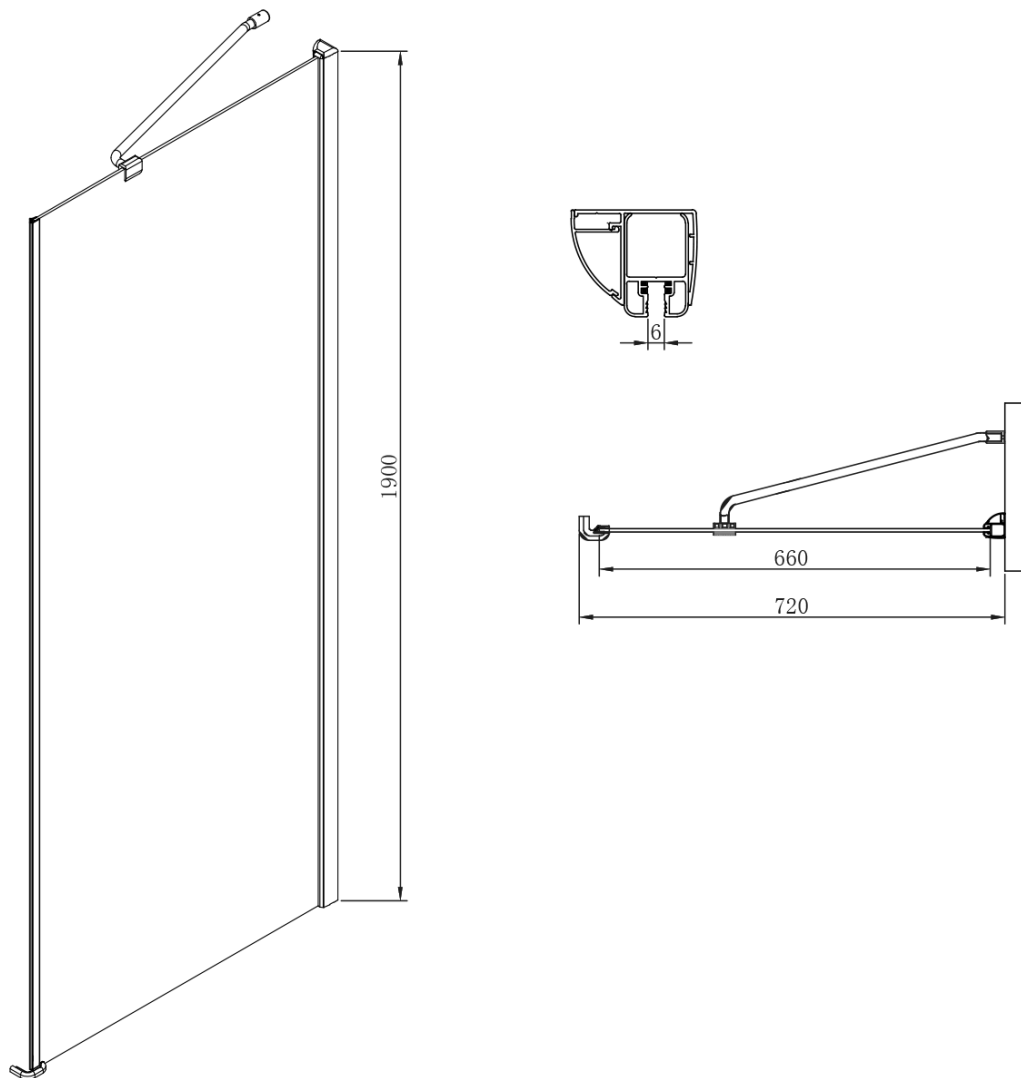

### Size

**Width:** 900 mm

**Height:** 1900 mm

**Depth:** 750 mm

### Properties

**Profile colour:** Chrome - polished aluminum

**Shape:** Rectangular shower enclosures

**Type of opening:** Single pivot door

**Opening direction:** Versatile

**Opening width:** 500 mm

**Glass colour:** TRANSPARENT glass

**Glass finish:** Coated glass

**Glass thickness:** 6 mm

**Properties:** Frameless design

**Weight / Piece:** 64.0 kg

**Packaging:** 2 Piece

**Warranty:** 2 years

Technical sheet

# One Rectangular screen 900x750mm L/R variant