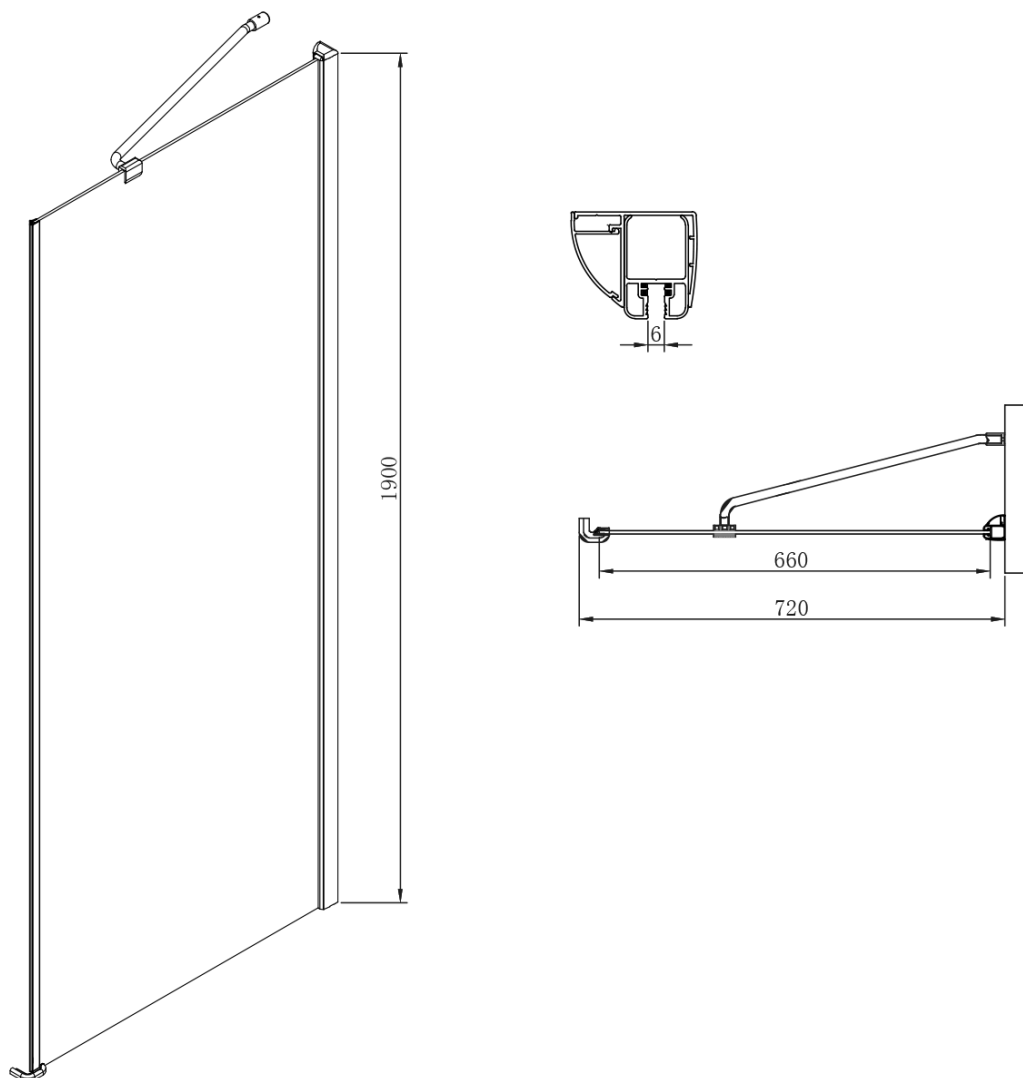

### Size

**Width:** 900 mm

**Height:** 1900 mm

**Depth:** 750 mm

### Properties

**Profile colour:** Chrome - polished aluminum

**Shape:** Rectangular shower enclosures

**Type of opening:** Single pivot door

**Opening direction:** Versatile

**Opening width:** 500 mm

**Glass colour:** TRANSPARENT glass

**Glass finish:** Coated glass

**Glass thickness:** 6 mm

**Properties:** Frameless design

**Weight / Piece:** 64.0 kg

**Packaging:** 2 Piece

**Warranty:** 2 years

# One Rectangular screen 900x750mm L/R variant