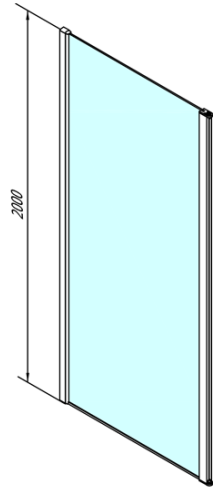

MODULAR SHOWER Wall-Mount Glass Panel, for a Pivot Door, 1200 mm

Technical sheet

MS3A-120