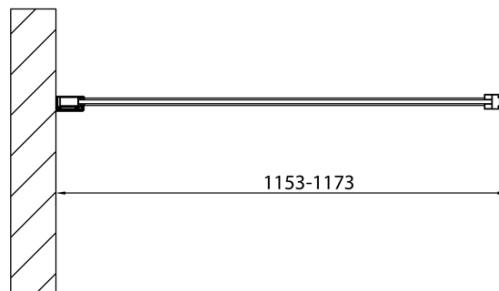

MODULAR SHOWER Wall-Mount Glass Panel, for a Pivot Door, 1200 mm

Technical sheet