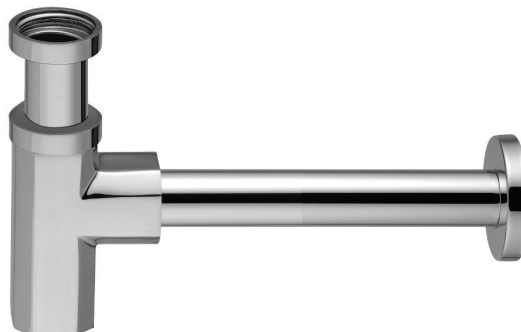

SPY washbasin siphon 1 1/4 dia 32 mm, chrome

Order code: PY36

Basic information

Brand: Sapho

Series: SPY

Properties

Colour: Chrome

Material: Brass

Waste diameter: 32 mm

Thread size: 5/4"

Weight / Piece: 1.399 kg

Packaging: 1 Piece

Warranty: 2 years

Technical sheet