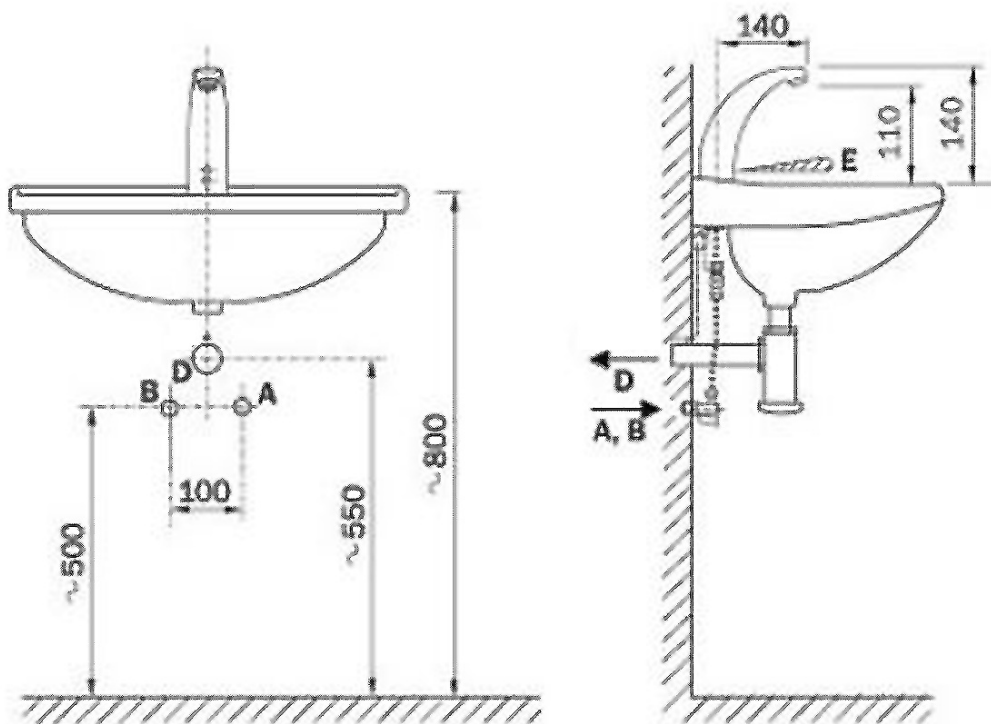

**Battery Operated Basin Mixer tap, 6V DC (4xAA),
chrome**

Order code: PS112

Basic information

Brand: Sapho

Size

Width: 52 mm
Height: 140 mm
Depth: 150 mm

Properties

Colour: Chrome
Material: Brass
Shape: Circular
Installation: Freestanding
Type of control: Valves
Other: Proximity control
Weight / Piece: 1.91 kg
Packaging: 1 Piece
Warranty: 2 years

Technical sheet

A - STUDENÁ VODA
MÍCHANÁ VODA
trubka G 1/2" vnitřní

B - TEPLÁ VODA
trubka G 1/2" vnitřní

D - ODPAD

E - ZÓNA SNÍMÁNÍ

Battery Operated Basin Mixer tap, 6V DC (4xAA),
chrome

 **SAPHO**