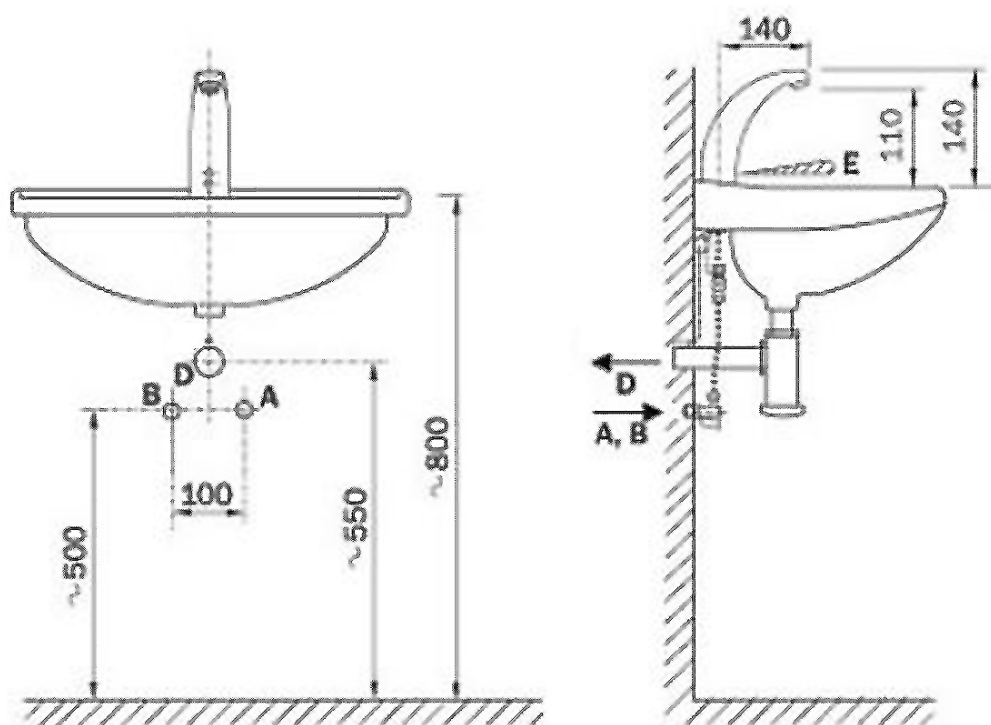

**Battery Operated Basin Mixer tap, 6V DC (4xAA),
chrome**

Order code: PS112

Basic information

Brand: Sapho
Series: Proximity taps

Size

Width: 52 mm
Height: 140 mm
Depth: 150 mm

Properties

Colour: Chrome
Material: Brass
Shape: Circular
Installation: Freestanding
Type of control: Valves
Equipment: Proximity control
Weight / Piece: 1.91 kg
Packaging: 1 Piece
Warranty: 2 years

Technical sheet

A - STUDENÁ VODA
MÍCHANÁ VODA
trubka G 1/2" vnitřní

B - TEPLÁ VODA
trubka G 1/2" vnitřní

D - ODPAD

E - ZÓNA SNÍMÁNÍ

Battery Operated Basin Mixer tap, 6V DC (4xAA),
chrome

 **SAPHO**