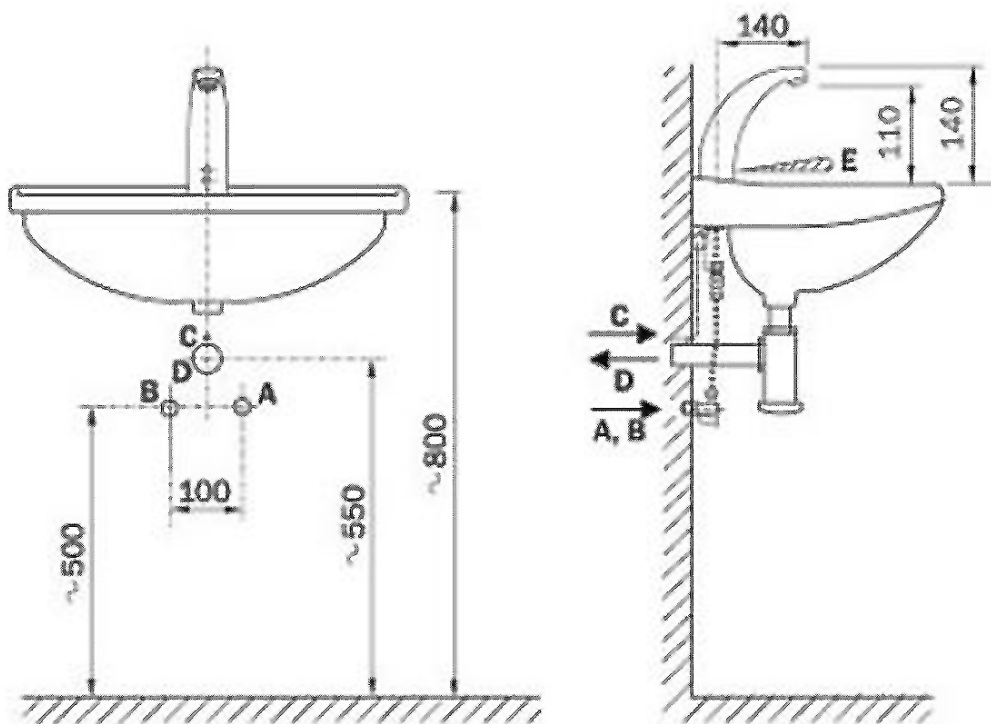

Mains Operated Basin Mixer Tap, 12V AC, chrome

Order code: PS111

Basic information

Brand: Sapho
Series: Proximity taps

Size

Height: 140 mm

Properties

Colour: Chrome
Material: Brass
Shape: Circular
Installation: Freestanding
Type of control: Valves
Equipment: Proximity control
Weight / Piece: 1.91 kg
Packaging: 1 Piece
Warranty: 2 years

Technical sheet

- A - STUDENÁ VODA
MÍCHANÁ VODA
trubka G 1/2" vnitřní
- B - TEPLÁ VODA
trubka G 1/2" vnitřní
- C - EL. PŘÍVOD kabel CYKY 2Ax1,5

D - ODPAD

E - ZÓNA SNÍMÁNÍ