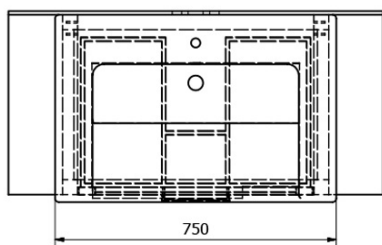

**LARITA Vanity Unit 71x55x48cm, graphite oak incl.
Washbasin NORM 75cm**

Order code: LA075

Basic information

Brand: Sapho
Series: LARITA

Size

Width: 710 mm
Height: 550 mm
Depth: 480 mm

Properties

Colour: Brown
Decor: Oak graphite
Material: Solid wood/veneer
Installation: Wall-Hung
Type of cabinet: Drawers
Type of washbasin: Washbasin
Equipment: Silent and soft closing, Drawer Organizer
Weight / Piece: 43.55 kg
Packaging: 1 Piece
Warranty: 2 years

LARITA Vanity Unit 71x55x48cm, graphite oak incl.
Washbasin NORM 75cm

Technical sheet

LARITA Vanity Unit 71x55x48cm, graphite oak incl.
Washbasin NORM 75cm