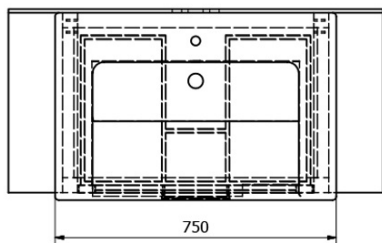

**LARITA Vanity Unit 71x55x48cm, graphite oak incl.  
Washbasin NORM 75cm**

**Order code:** LA075

**Basic information**

**Brand:** Sapho  
**Series:** LARITA

**Size**

**Width:** 710 mm  
**Height:** 550 mm  
**Depth:** 480 mm

**Properties**

**Colour:** Brown  
**Decor:** Oak graphite  
**Material:** Solid wood/veneer  
**Installation:** Wall-Hung  
**Type of cabinet:** Drawers  
**Type of washbasin:** Washbasin  
**Equipment:** Silent and soft closing, Drawer Organizer  
**Weight / Piece:** 43.55 kg  
**Packaging:** 1 Piece  
**Warranty:** 2 years

LARITA Vanity Unit 71x55x48cm, graphite oak incl.  
Washbasin NORM 75cm

Technical sheet

LARITA Vanity Unit 71x55x48cm, graphite oak incl.  
Washbasin NORM 75cm