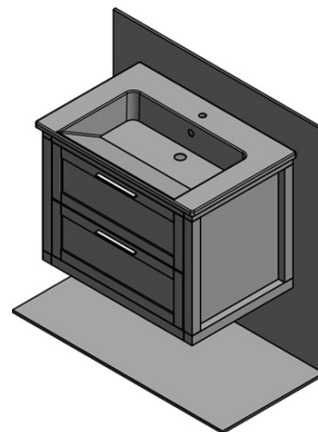

**LARITA Vanity Unit 71x55x48cm, graphite oak incl.  
Washbasin NORM 75cm**

**Order code:** LA075

**Basic information**

**Brand:** Sapho  
**Series:** LARITA

**Size**

**Width:** 710 mm  
**Height:** 550 mm  
**Depth:** 480 mm

**Properties**

**Colour:** Brown  
**Decor:** Oak graphite  
**Material:** Solid wood/veneer  
**Installation:** Wall-Hung  
**Type of cabinet:** Drawers  
**Type of washbasin:** Washbasin  
**Equipment:** Silent and soft closing, Drawer Organizer  
**Weight / Piece:** 43.55 kg  
**Packaging:** 1 Piece  
**Warranty:** 2 years

LARITA Vanity Unit 71x55x48cm, graphite oak incl.  
Washbasin NORM 75cm

Technical sheet

LARITA Vanity Unit 71x55x48cm, graphite oak incl.  
Washbasin NORM 75cm