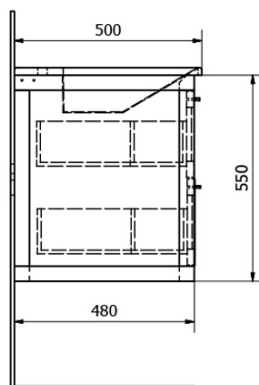

**LARITA Vanity Unit 71x55x48cm, graphite oak incl.
Washbasin NORM 75cm**

Order code: LA075

Basic information

Brand: Sapho
Series: LARITA

Size

Width: 710 mm
Height: 550 mm
Depth: 480 mm

Properties

Colour: Brown
Decor: Oak graphite
Material: Solid wood/veneer
Installation: Wall-Hung
Type of cabinet: Drawers
Type of washbasin: Washbasin
Equipment: Silent and soft closing, Drawer Organizer
Weight / Piece: 43.55 kg
Packaging: 1 Piece
Warranty: 2 years

LARITA Vanity Unit 71x55x48cm, graphite oak incl.
Washbasin NORM 75cm

Technical sheet

LARITA Vanity Unit 71x55x48cm, graphite oak incl.
Washbasin NORM 75cm