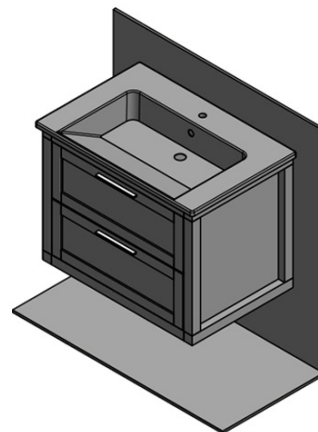

**LARITA Vanity Unit 71x55x48cm, graphite oak incl.
Washbasin NORM 75cm**

Order code: LA075

Basic information

Brand: Sapho
Series: LARITA

Size

Width: 710 mm
Height: 550 mm
Depth: 480 mm

Properties

Colour: Brown
Decor: Oak graphite
Material: Solid wood/veneer
Installation: Wall-Hung
Type of cabinet: Drawers
Type of washbasin: Washbasin
Equipment: Silent and soft closing, Drawer Organizer
Weight / Piece: 43.55 kg
Packaging: 1 Piece
Warranty: 2 years

LARITA Vanity Unit 71x55x48cm, graphite oak incl.
Washbasin NORM 75cm

Technical sheet

LARITA Vanity Unit 71x55x48cm, graphite oak incl.
Washbasin NORM 75cm