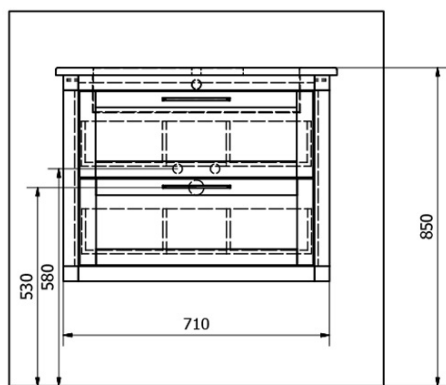

**LARITA Vanity Unit 71x55x48cm, graphite oak incl.  
Washbasin NORM 75cm**

**Order code:** LA075

**Basic information**

**Brand:** Sapho  
**Series:** LARITA

**Size**

**Width:** 710 mm  
**Height:** 550 mm  
**Depth:** 480 mm

**Properties**

**Colour:** Brown  
**Decor:** Oak graphite  
**Material:** Solid wood/veneer  
**Installation:** Wall-Hung  
**Type of cabinet:** Drawers  
**Type of washbasin:** Washbasin  
**Equipment:** Silent and soft closing, Drawer Organizer  
**Weight / Piece:** 43.55 kg  
**Packaging:** 1 Piece  
**Warranty:** 2 years

LARITA Vanity Unit 71x55x48cm, graphite oak incl.  
Washbasin NORM 75cm

Technical sheet

LARITA Vanity Unit 71x55x48cm, graphite oak incl.  
Washbasin NORM 75cm