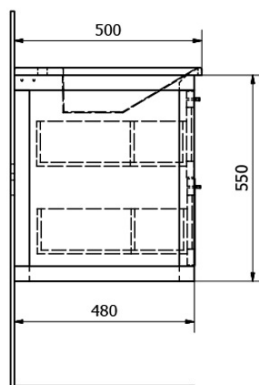

**LARITA Vanity Unit 71x55x48cm, graphite oak incl.  
Washbasin NORM 75cm**

**Order code:** LA075

**Basic information**

**Brand:** Sapho  
**Series:** LARITA

**Size**

**Width:** 710 mm  
**Height:** 550 mm  
**Depth:** 480 mm

**Properties**

**Colour:** Brown  
**Decor:** Oak graphite  
**Material:** Solid wood/veneer  
**Installation:** Wall-Hung  
**Type of cabinet:** Drawers  
**Type of washbasin:** Washbasin  
**Equipment:** Silent and soft closing, Drawer Organizer  
**Weight / Piece:** 43.55 kg  
**Packaging:** 1 Piece  
**Warranty:** 2 years

LARITA Vanity Unit 71x55x48cm, graphite oak incl.  
Washbasin NORM 75cm

Technical sheet

LARITA Vanity Unit 71x55x48cm, graphite oak incl.  
Washbasin NORM 75cm