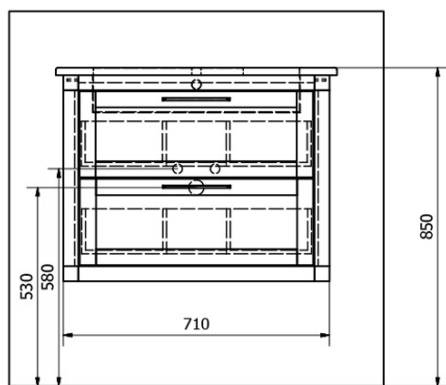

**LARITA Vanity Unit 71x55x48cm, graphite oak incl.
Washbasin NORM 75cm**

Order code: LA075

Basic information

Brand: Sapho
Series: LARITA

Size

Width: 710 mm
Height: 550 mm
Depth: 480 mm

Properties

Colour: Brown
Decor: Oak graphite
Material: Solid wood/veneer
Installation: Wall-Hung
Type of cabinet: Drawers
Type of washbasin: Washbasin
Equipment: Silent and soft closing, Drawer Organizer
Weight / Piece: 43.55 kg
Packaging: 1 Piece
Warranty: 2 years

LARITA Vanity Unit 71x55x48cm, graphite oak incl.
Washbasin NORM 75cm

Technical sheet

LARITA Vanity Unit 71x55x48cm, graphite oak incl.
Washbasin NORM 75cm