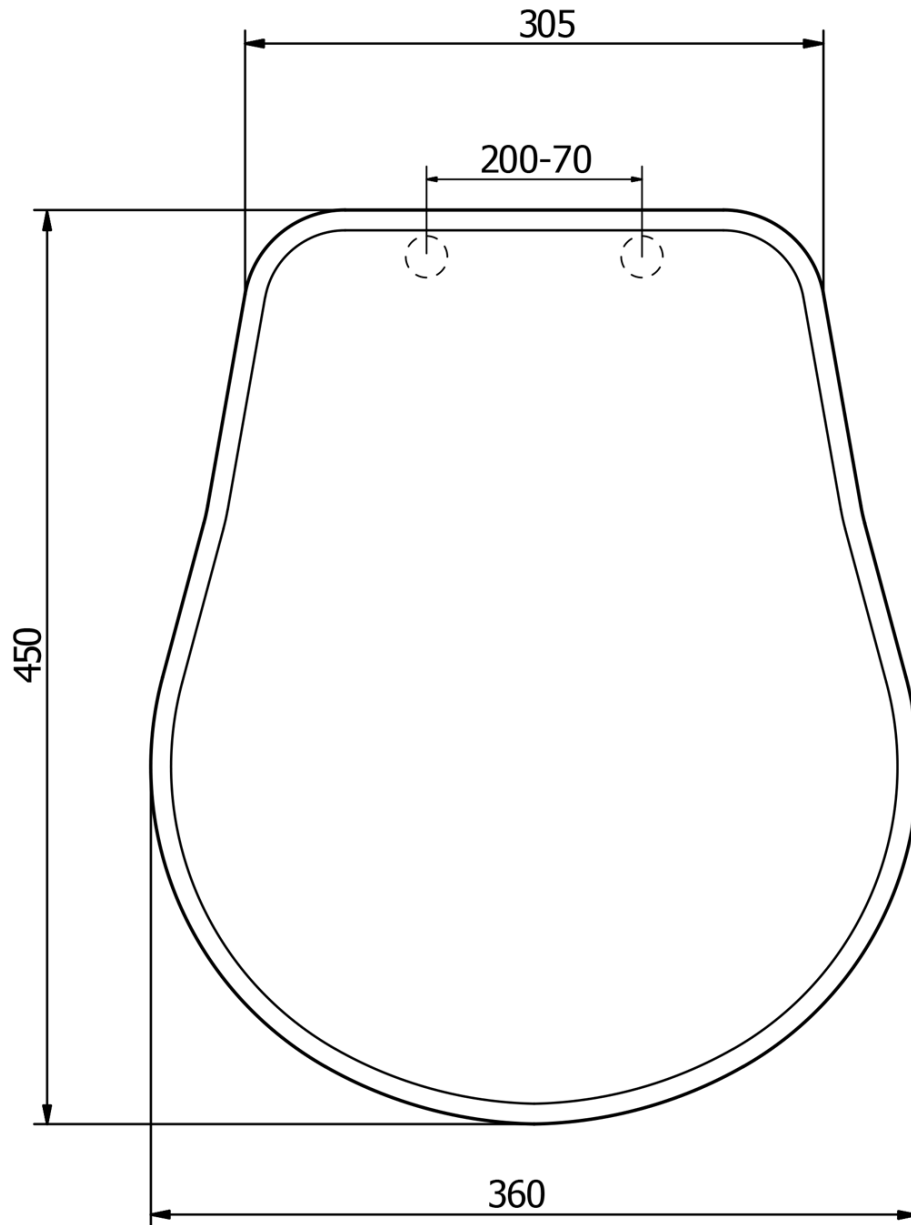

**RETRO Toilet seat Soft Close, polyester,
white/bronze**

KERASAN

Order code: 108601

Basic information

Brand: Kerasan
Series: RETRO KERASAN

Properties

Colour: White
Material: Polyester
Shape: For specific toilets
Equipment: Soft Close (slow closing)
Weight / Piece: 3.2 kg
Packaging: 1 Piece
Warranty: 2 years

RETRO Toilet seat Soft Close, polyester,
white/bronze

KERASAN

Technical sheet

TL:45mm