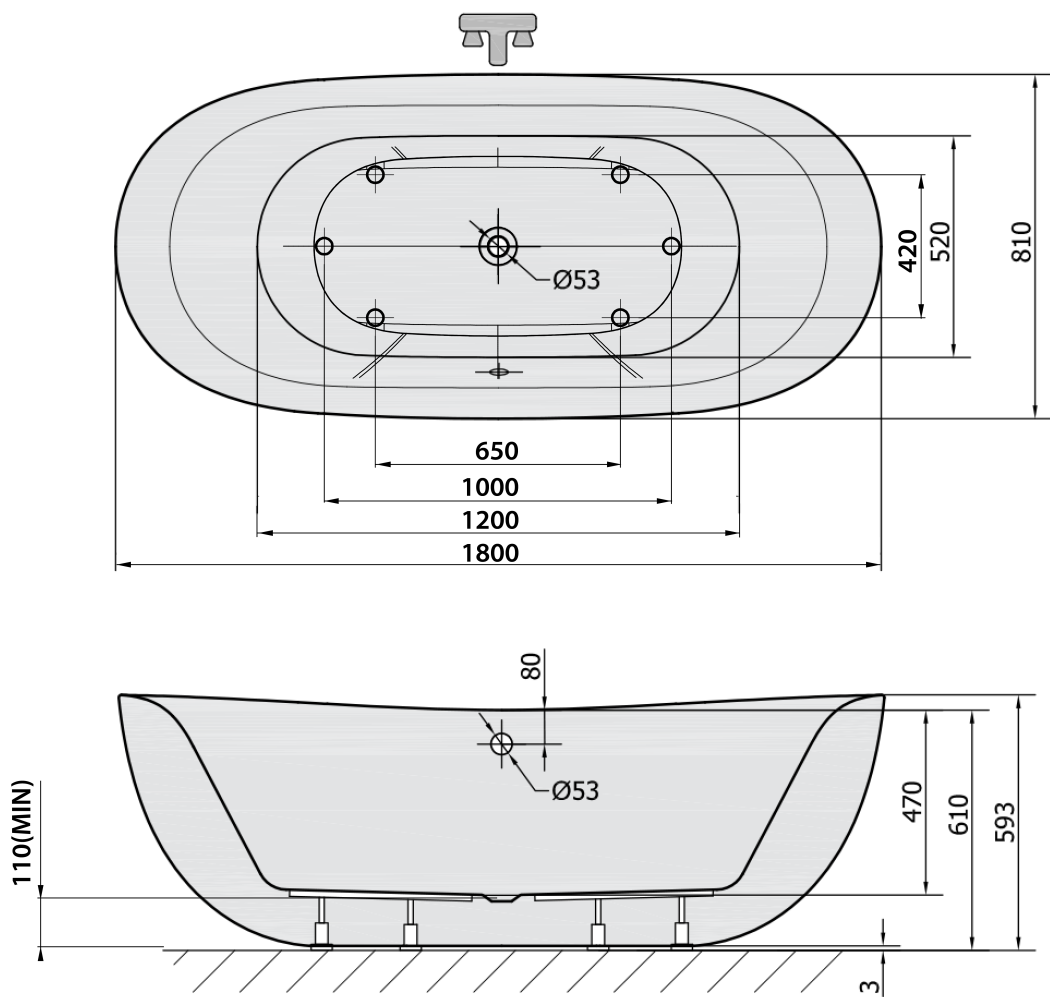

Order code: 69611

Basic information

Brand: Polysan

Size

Length: 1800 mm

Width: 810 mm

Height: 580 mm

Volume: 234 l

Properties

Colour: White

Material: Gelcoat

Shape: Freestanding

Installation: Independent

Waste diameter: 52 mm

Package does not contain: Pop Up Bath Waste

Weight / Piece: 52.0 kg

Packaging: 1 Piece

Warranty: 2 years

We recommend buy

1 Piece Bath Trap 6/4", height: 42mm, DN40 (Order code: 71712)

1 Piece Pop Up Bath Waste (L) 775mm, Plug 72mm, Chrome (Order code: 71681)

Technical sheet

VOLUME 234L