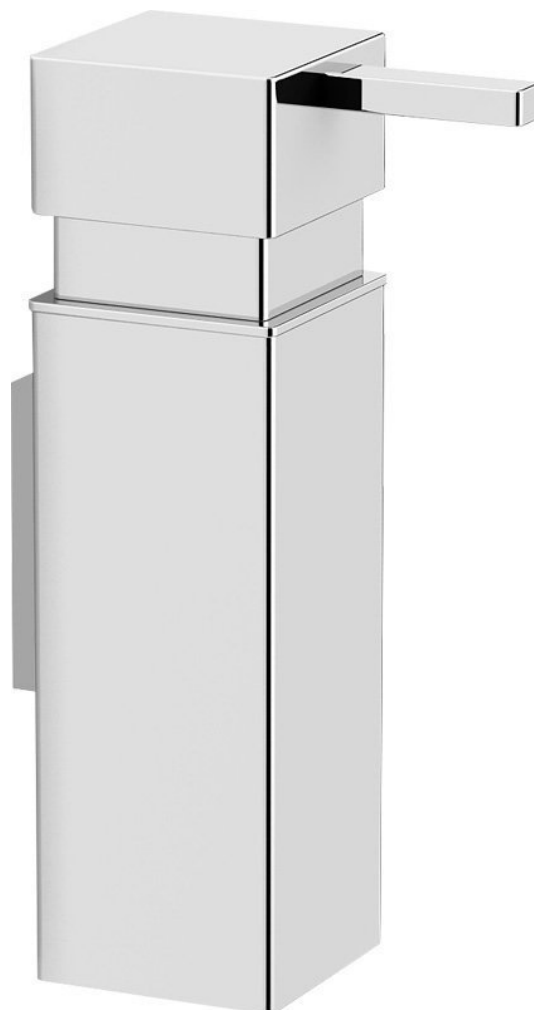

QUELLA Soap Dispenser Holder 150ml, Lift & Clean/chrome

Order code: QE519

Basic information

Brand: Sapho
Series: QUELLA

Properties

Colour: Chrome
Material: Brass
Shape: Square
Type: Soap Dispenser
Installation: Drilling
Soap Dispenser Volume: 150 ml
Equipment: Lift & Clean
Weight / Piece: 0.72 kg
Packaging: 1 Piece
Warranty: 10 years

Spare parts

UAK 6 bathroom accessories fixing kit, screw 4,5x60 (Order code: 40015)

QUELLA Soap Dispenser Holder 150ml, Lift &
Clean/chrome

Technical sheet