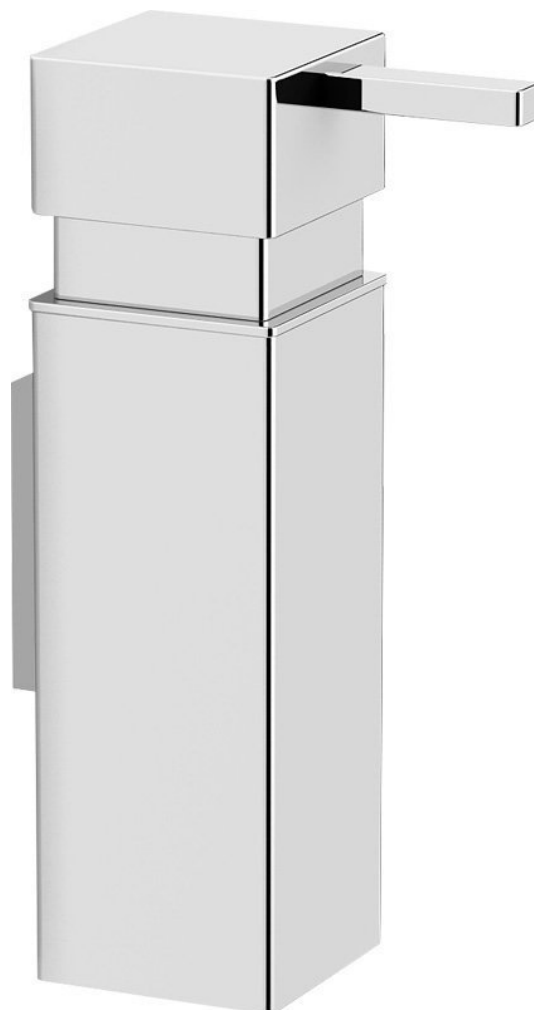

QUELLA Soap Dispenser Holder 150ml, Lift & Clean/chrome

Order code: QE519

Basic information

Brand: Sapho
Series: QUELLA

Properties

Colour: Chrome
Material: Brass
Shape: Square
Type: Soap Dispenser
Installation: Drilling
Soap Dispenser Volume: 150 ml
Equipment: Lift & Clean
Weight / Piece: 0.72 kg
Packaging: 1 Piece
Warranty: 10 years

QUELLA Soap Dispenser Holder 150ml, Lift & Clean/chrome

Technical sheet