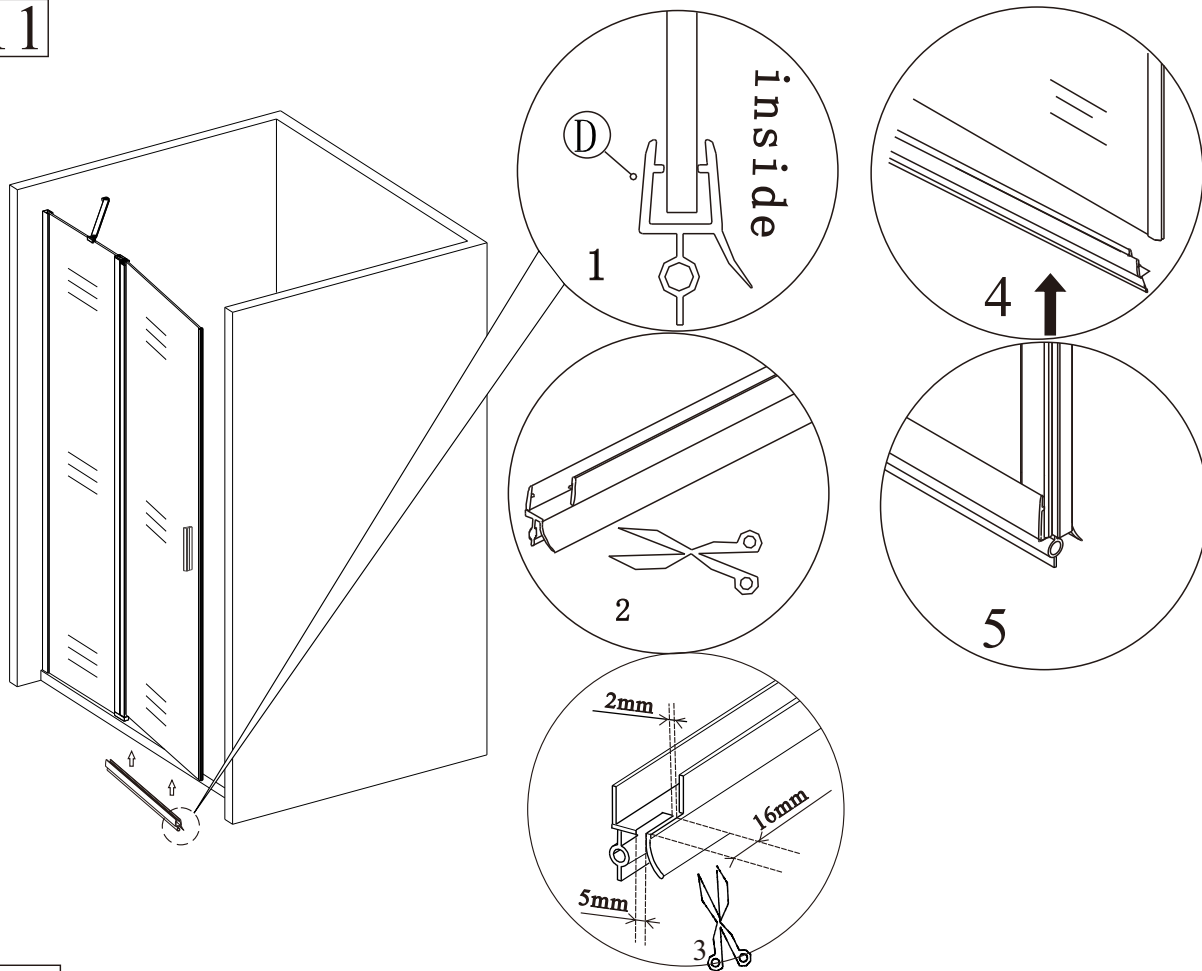

9

10

11

12

13

Polysan s.r.o.
Nesměřice 52
285 22 Zruč nad Sázavou
Czech Republic
www.polysan.net

EN 14428

Glass shower enclosure
cleaning efficiency: conforming
impact resistance: conforming
operating life: conforming