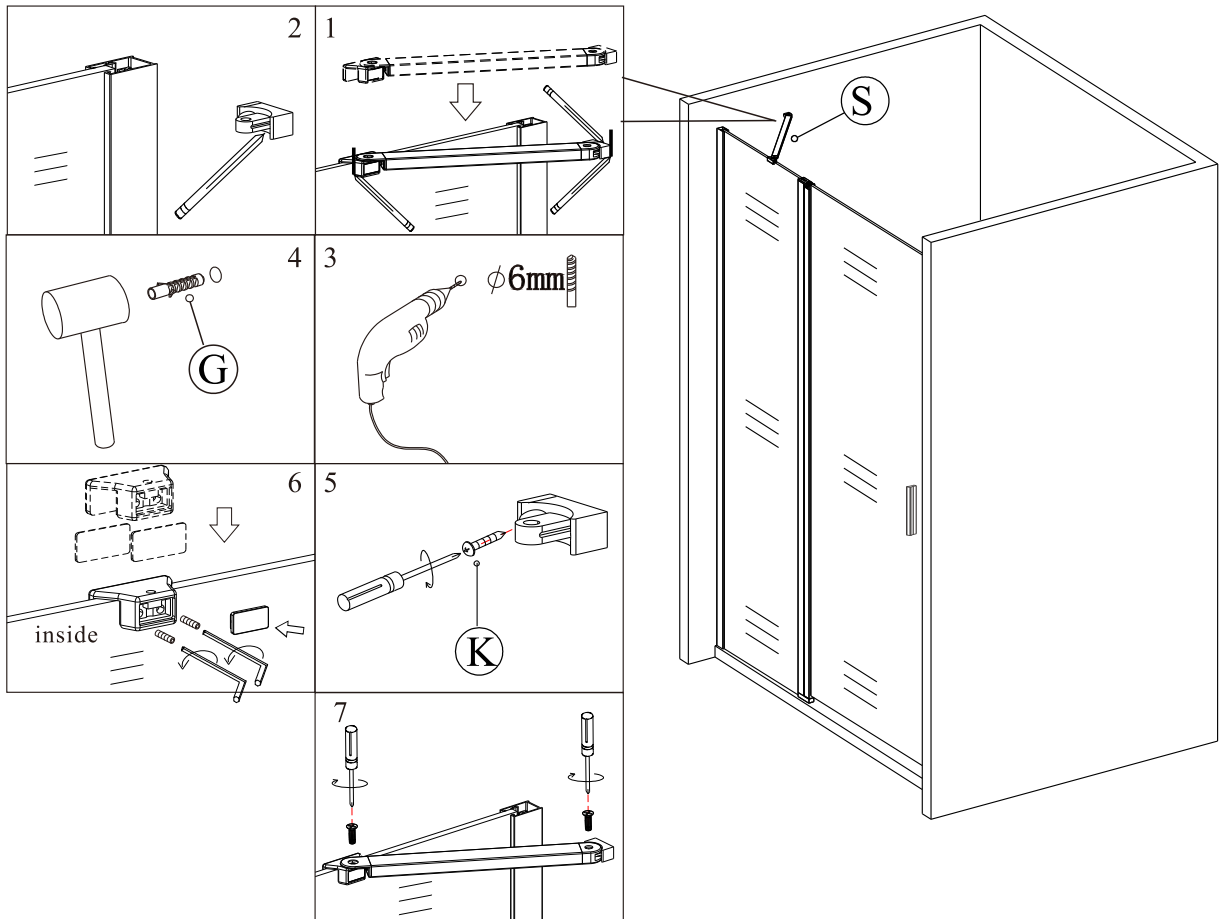

9

10

11

12

13

Polysan s.r.o.
Nesměřice 52
285 22 Zruč nad Sázavou
Czech Republic
www.polysan.net

EN 14428

Glass shower enclosure
cleaning efficiency: conforming
impact resistance: conforming
operating life: conforming