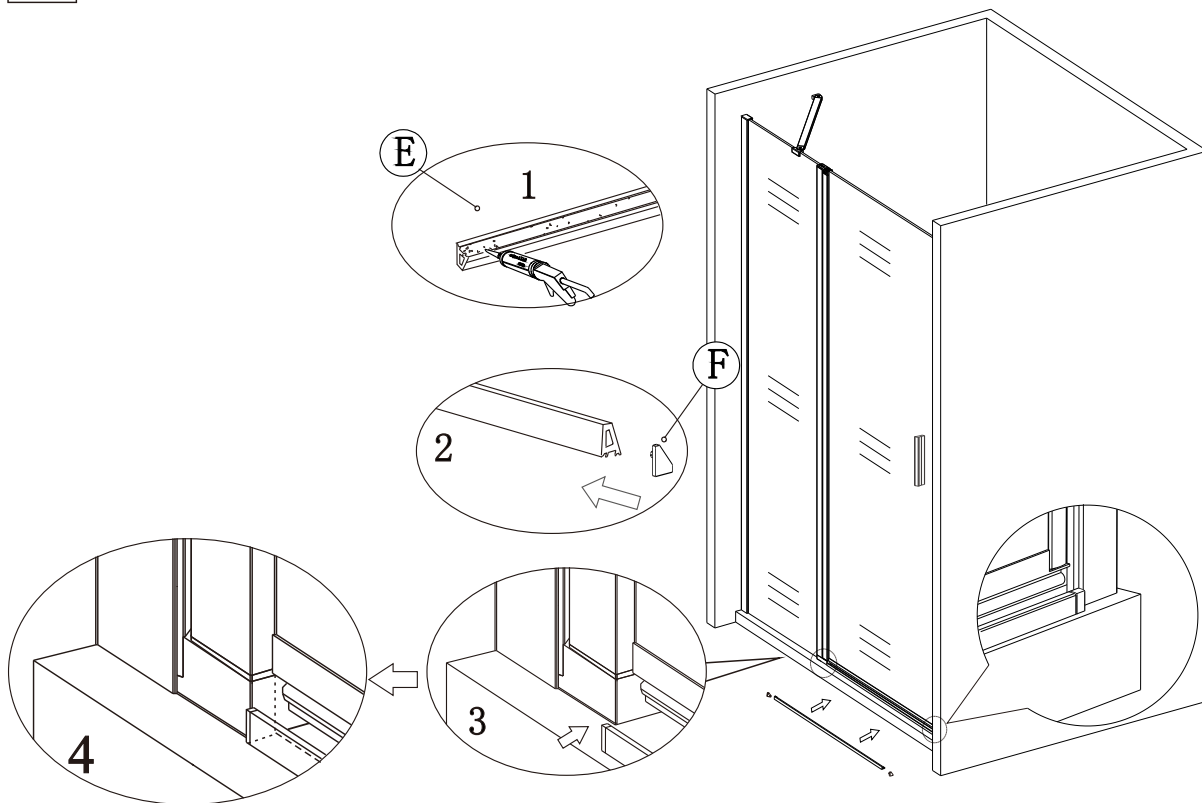

9

10

11

12

13

Polysan s.r.o.
Nesměřice 52
285 22 Zruč nad Sázavou
Czech Republic
www.polysan.net

EN 14428

Glass shower enclosure
cleaning efficiency: conforming
impact resistance: conforming
operating life: conforming