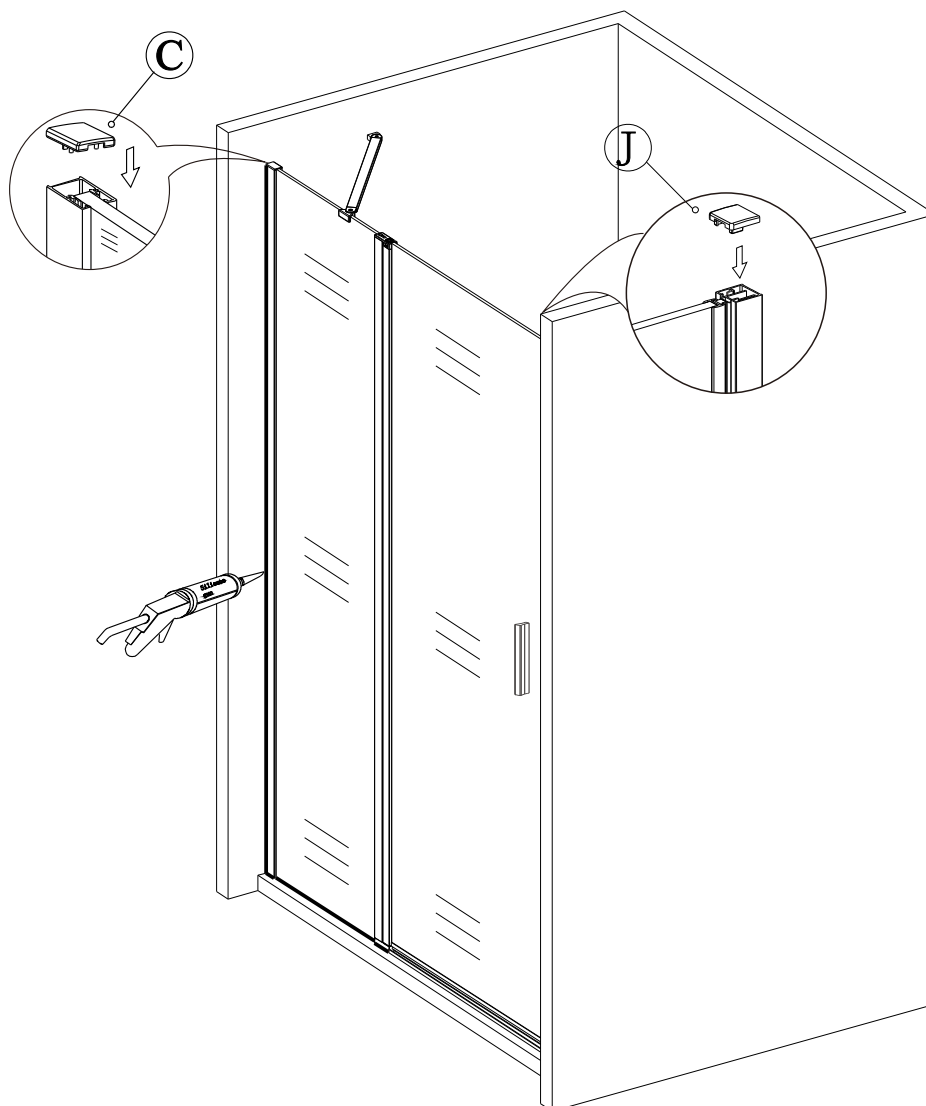

9

10

11

12

13

Polysan s.r.o.
Nesměřice 52
285 22 Zruč nad Sázavou
Czech Republic
www.polysan.net

EN 14428

Glass shower enclosure
cleaning efficiency: conforming
impact resistance: conforming
operating life: conforming