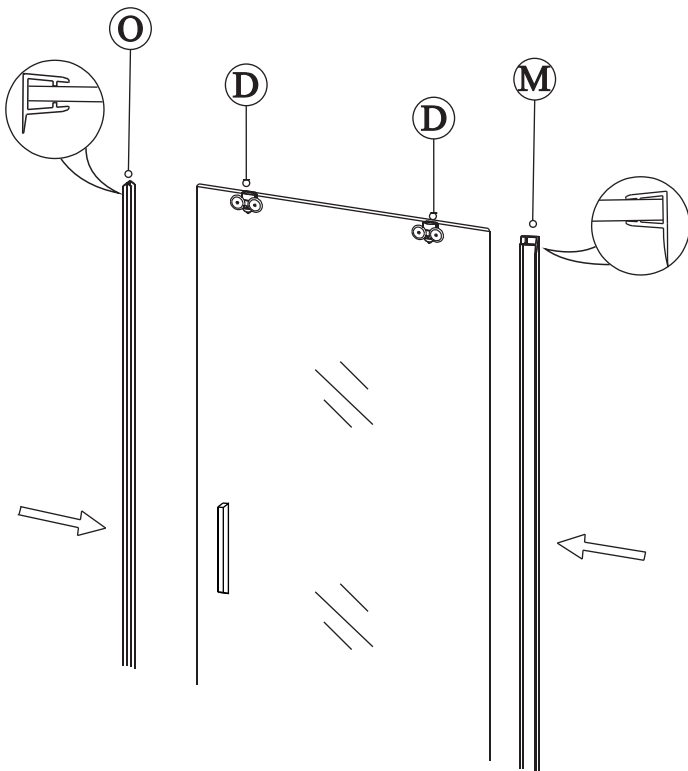

11

12

13

Polysan s.r.o.
Nesměřice 52
285 22 Zruč nad Sázavou
Czech Republic
www.polysan.net

EN 14428

Glass shower enclosure
cleaning efficiency: conforming
impact resistance: conforming
operating life: conforming