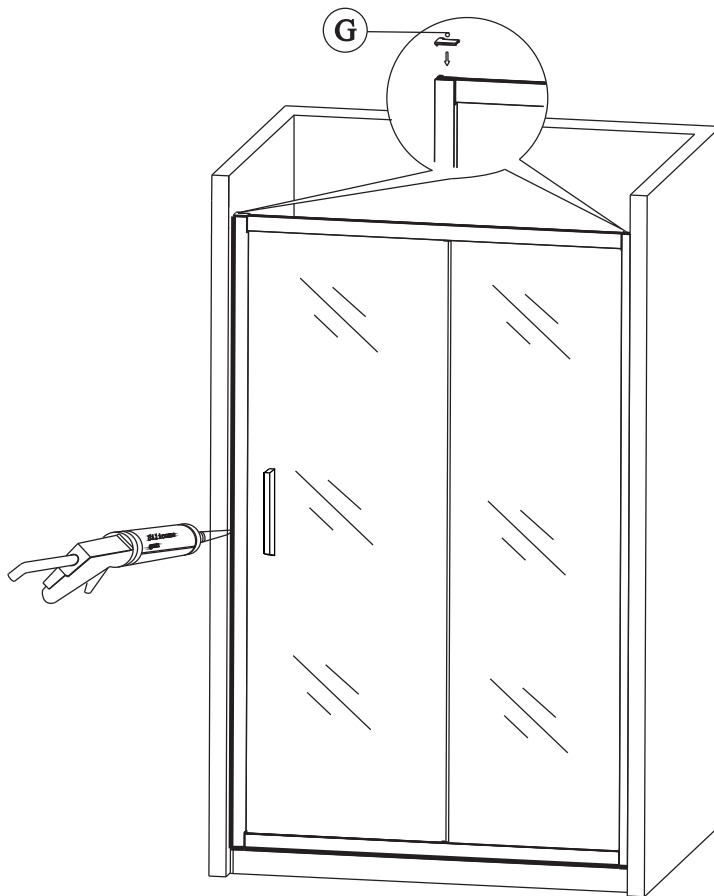

11

12

13

Polysan s.r.o.
Nesměřice 52
285 22 Zruč nad Sázavou
Czech Republic
www.polysan.net

EN 14428

Glass shower enclosure
cleaning efficiency: conforming
impact resistance: conforming
operating life: conforming