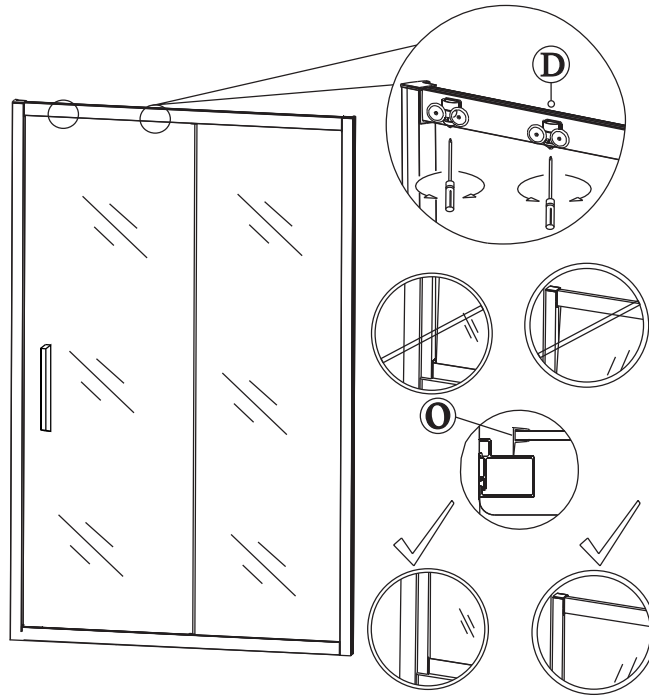

11

12

13

Polysan s.r.o.
Nesměřice 52
285 22 Zruč nad Sázavou
Czech Republic
www.polysan.net

EN 14428

Glass shower enclosure
cleaning efficiency: conforming
impact resistance: conforming
operating life: conforming