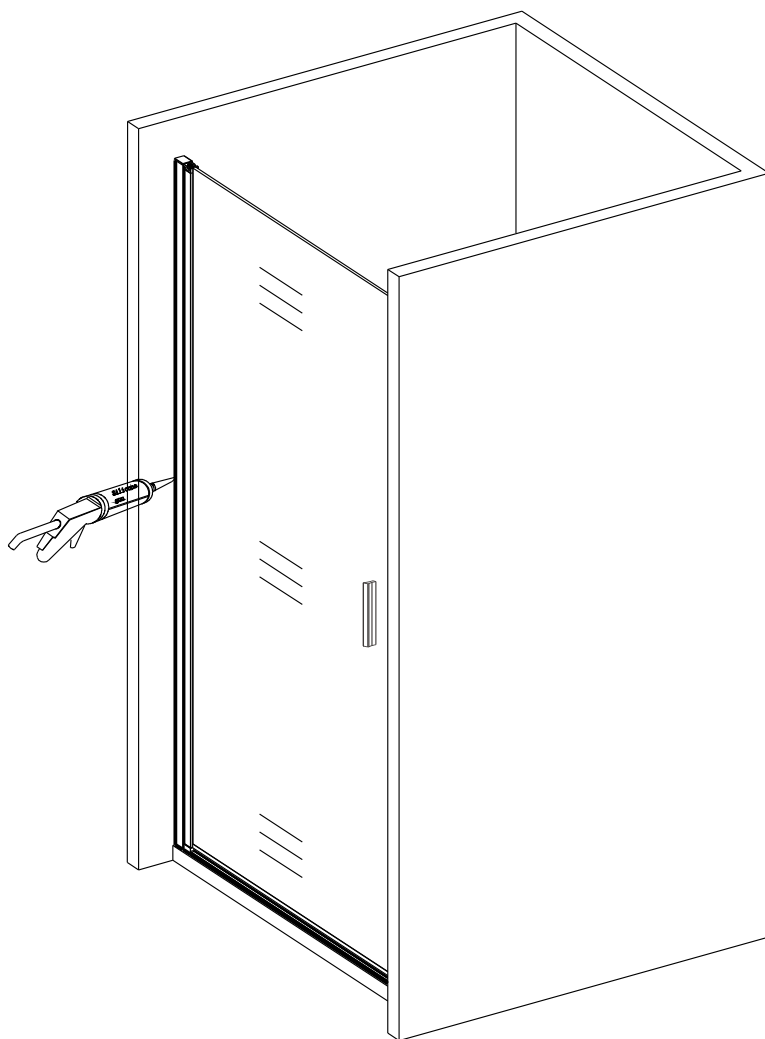

8

9

10

11

Polysan s.r.o.  
Nesměřice 52  
285 22 Zruč nad Sázavou  
Czech Republic  
[www.polysan.net](http://www.polysan.net)

EN 14428

Glass shower enclosure  
cleaning efficiency: conforming  
impact resistance: conforming  
operating life: conforming