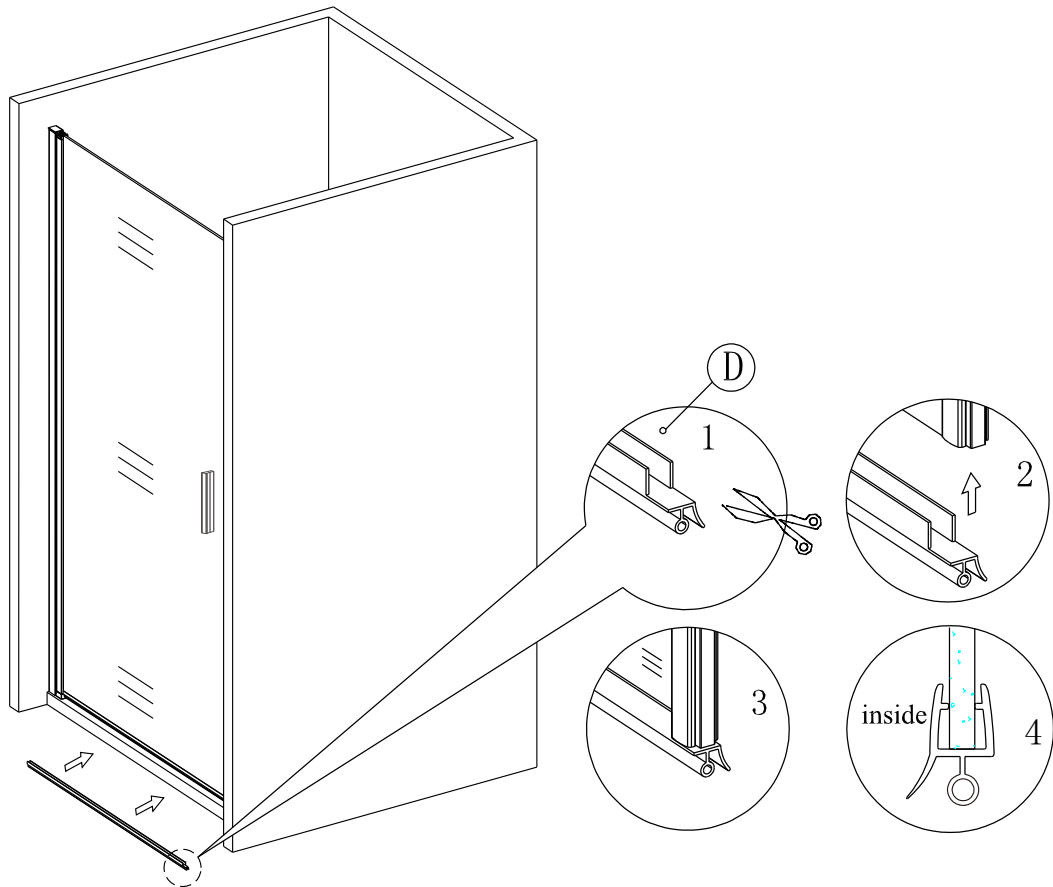

8

9

10

11

Polysan s.r.o.  
Nesměřice 52  
285 22 Zruč nad Sázavou  
Czech Republic  
[www.polysan.net](http://www.polysan.net)

EN 14428

Glass shower enclosure  
cleaning efficiency: conforming  
impact resistance: conforming  
operating life: conforming