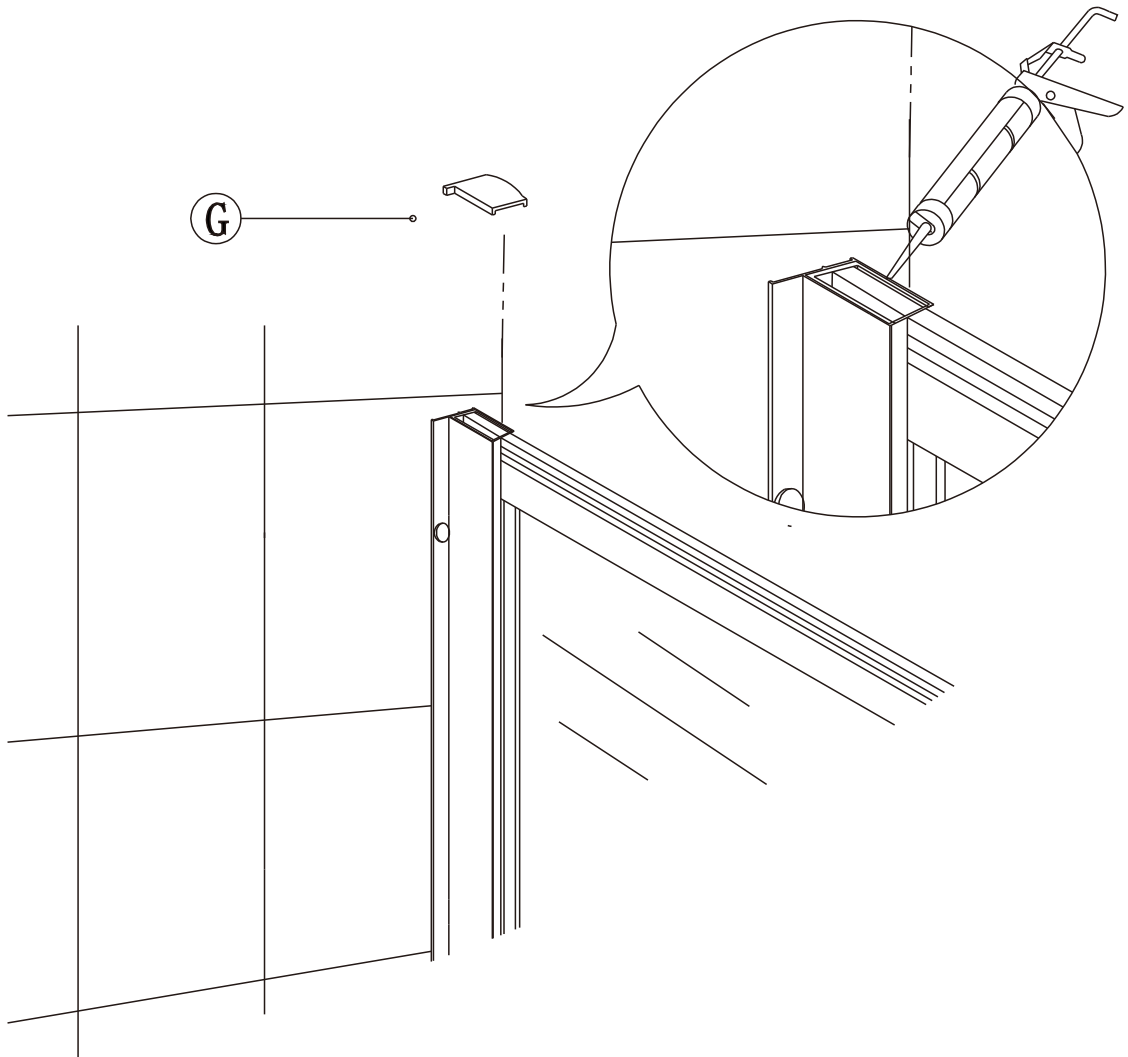

12

13

14

15

Polysan s.r.o.
Nesměřice 52
285 22 Zruč nad Sázavou
Czech Republic
www.polysan.net

EN 14428

Glass shower enclosure
cleaning efficiency: conforming
impact resistance: conforming
operating life: conforming