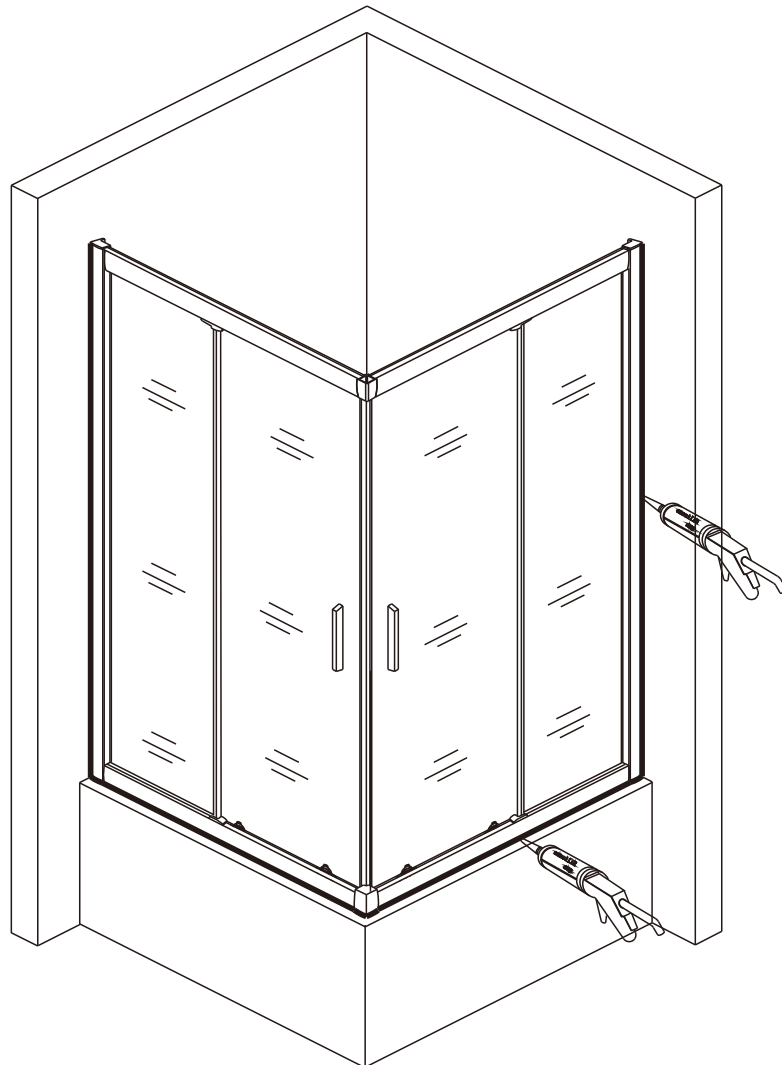

12

13

14

15

Polysan s.r.o.
Nesměřice 52
285 22 Zruč nad Sázavou
Czech Republic
www.polysan.net

EN 14428

Glass shower enclosure
cleaning efficiency: conforming
impact resistance: conforming
operating life: conforming