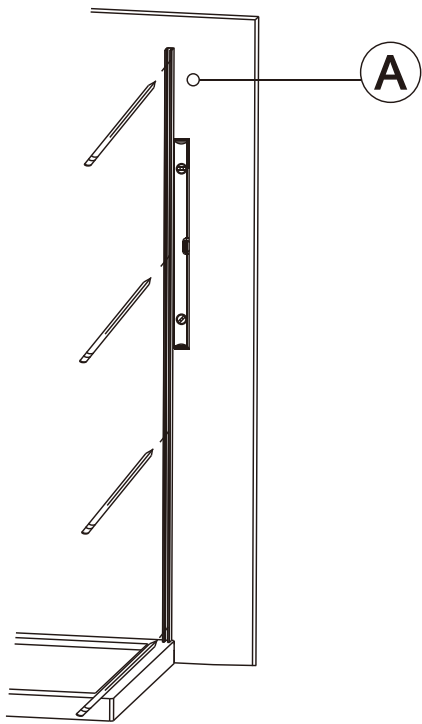

EASY LINE

EL3115, EL3215, EL3315, EL3415

polysan 

Polysan s.r.o.
Nesměřice 52
285 22 Zruč nad Sázavou
www.polysan.net

1

2

3

4

7 Assembled with the front door

8

Polysan s.r.o.
Nesměřice 52
285 22 Zruč nad Sázavou
Czech Republic
www.polysan.net

EN 14428

Glass shower enclosure
cleaning efficiency: conforming
impact resistance: conforming
operating life: conforming