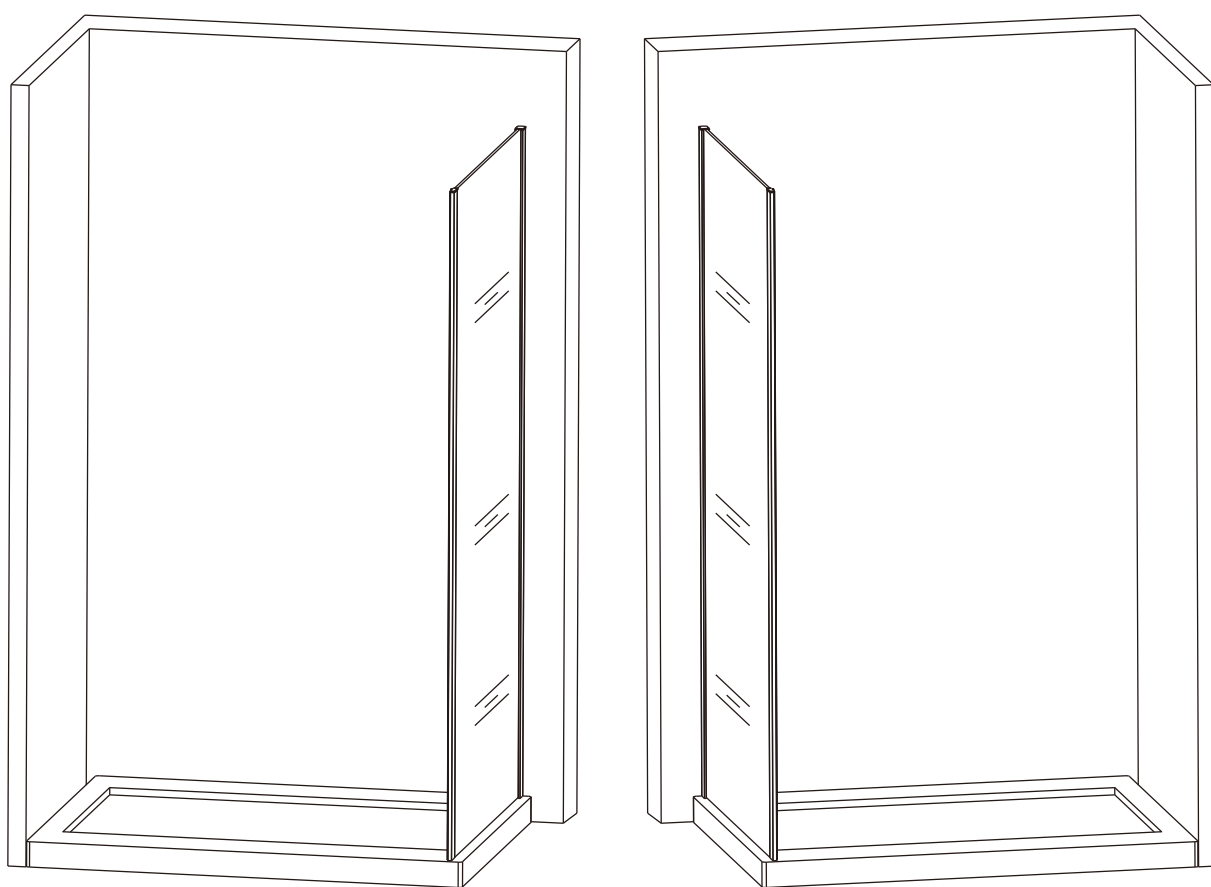

EASY LINE

EL3115, EL3215, EL3315, EL3415

polysan

Polysan s.r.o.
Nesměřice 52
285 22 Zruč nad Sázavou
www.polysan.net