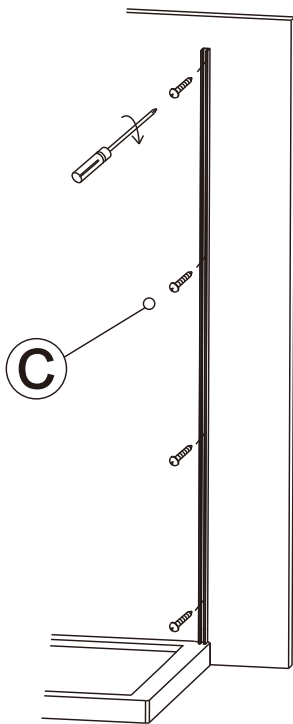

EASY LINE

EL3115, EL3215, EL3315, EL3415

polysan 

Polysan s.r.o.
Nesměřice 52
285 22 Zruč nad Sázavou
www.polysan.net

1

2

3

4

7 Assembled with the front door

8

Polysan s.r.o.
Nesměřice 52
285 22 Zruč nad Sázavou
Czech Republic
www.polysan.net

EN 14428

Glass shower enclosure
cleaning efficiency: conforming
impact resistance: conforming
operating life: conforming