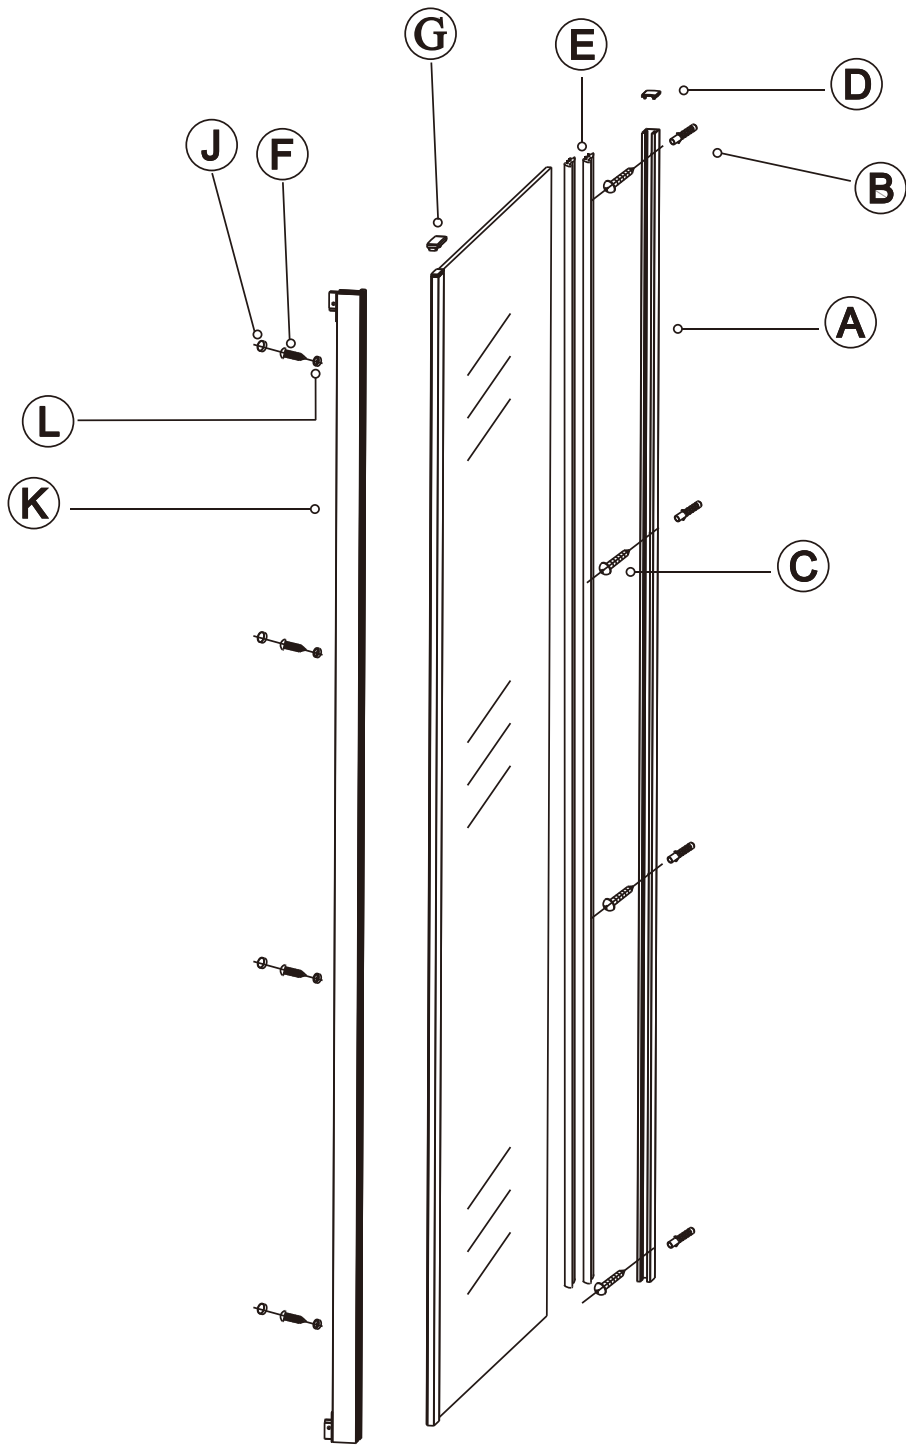

EASY LINE

EL3115, EL3215, EL3315, EL3415

polysan 

Polysan s.r.o.
Nesměřice 52
285 22 Zruč nad Sázavou
www.polysan.net

1

2

3

4

7 Assembled with the front door

8

Polysan s.r.o.
Nesměřice 52
285 22 Zruč nad Sázavou
Czech Republic
www.polysan.net

EN 14428

Glass shower enclosure
cleaning efficiency: conforming
impact resistance: conforming
operating life: conforming