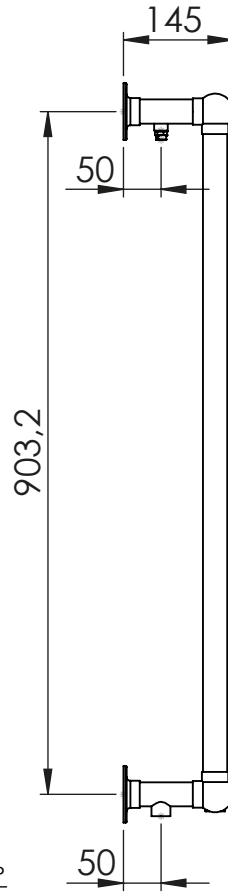

7 Tubes
Bottom View

Front View
493,6

Left View

Back View

NR817