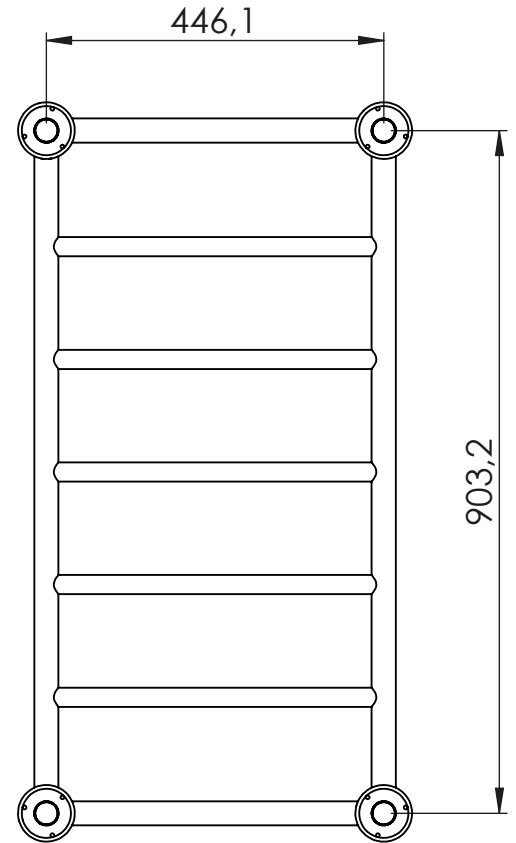

7 Tubes
Bottom View

Front View
493,6

Left View

Back View

NR817