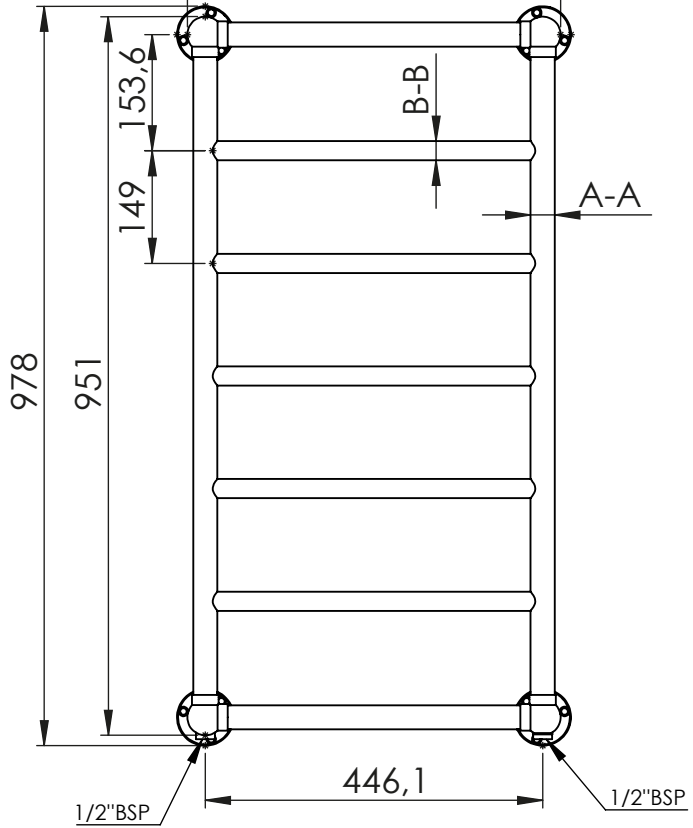

7 Tubes
Bottom View

Front View
493,6

Left View

Back View

NR817