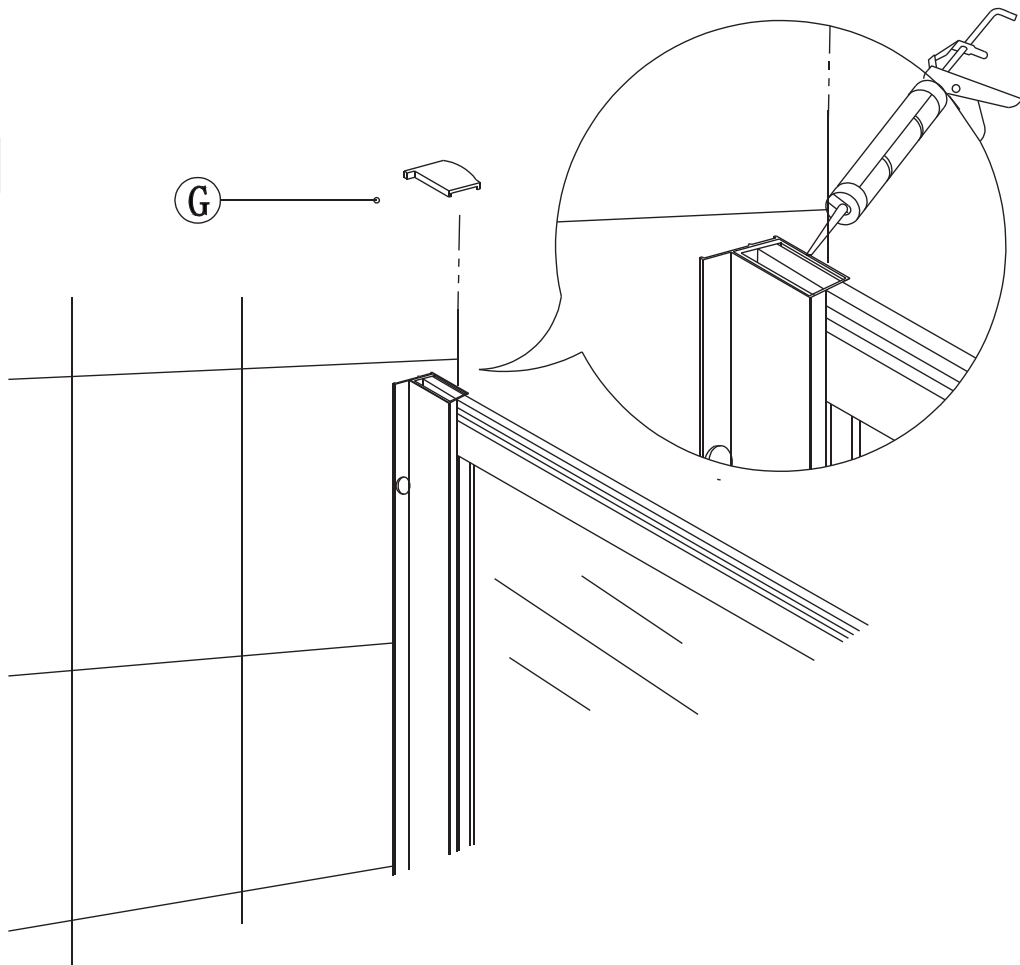

11

12

13

14

15

Polysan s.r.o.  
Nesměřice 52  
285 22 Zruč nad Sázavou  
Czech Republic  
[www.polysan.net](http://www.polysan.net)

EN 14428

Glass shower enclosure  
cleaning efficiency: conforming  
impact resistance: conforming  
operating life: conforming