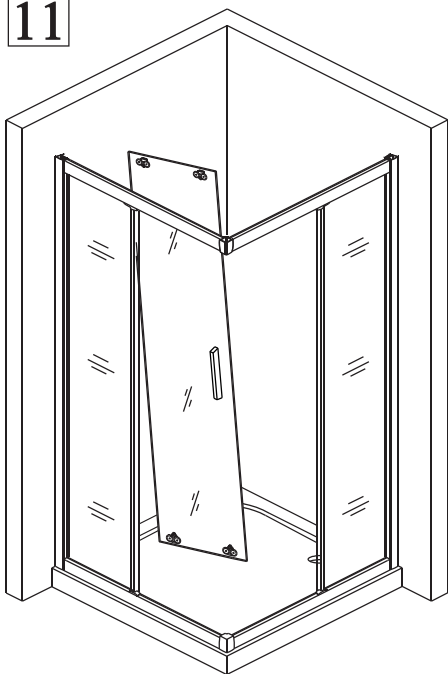

11

12

13

14

15

Polysan s.r.o.  
Nesměřice 52  
285 22 Zruč nad Sázavou  
Czech Republic  
[www.polysan.net](http://www.polysan.net)

EN 14428

Glass shower enclosure  
cleaning efficiency: conforming  
impact resistance: conforming  
operating life: conforming