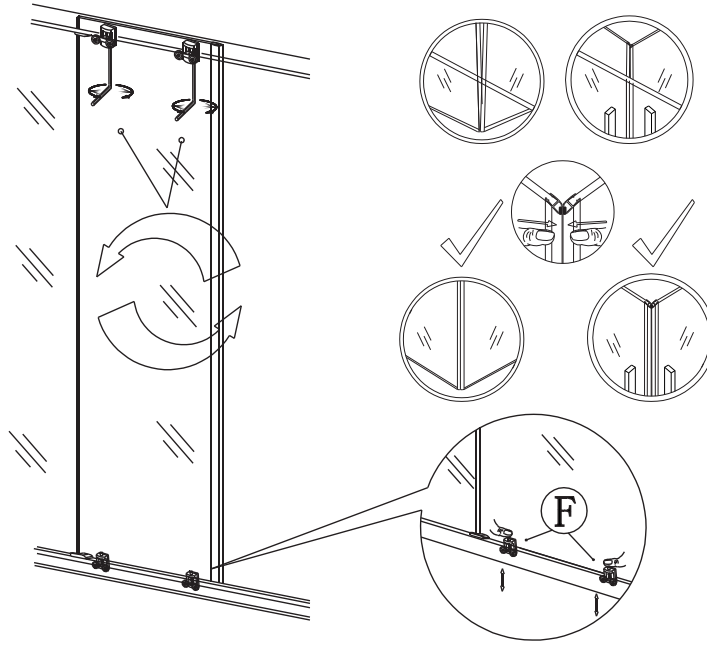

11

12

13

14

15

Polysan s.r.o.  
Nesměřice 52  
285 22 Zruč nad Sázavou  
Czech Republic  
[www.polysan.net](http://www.polysan.net)

EN 14428

Glass shower enclosure  
cleaning efficiency: conforming  
impact resistance: conforming  
operating life: conforming