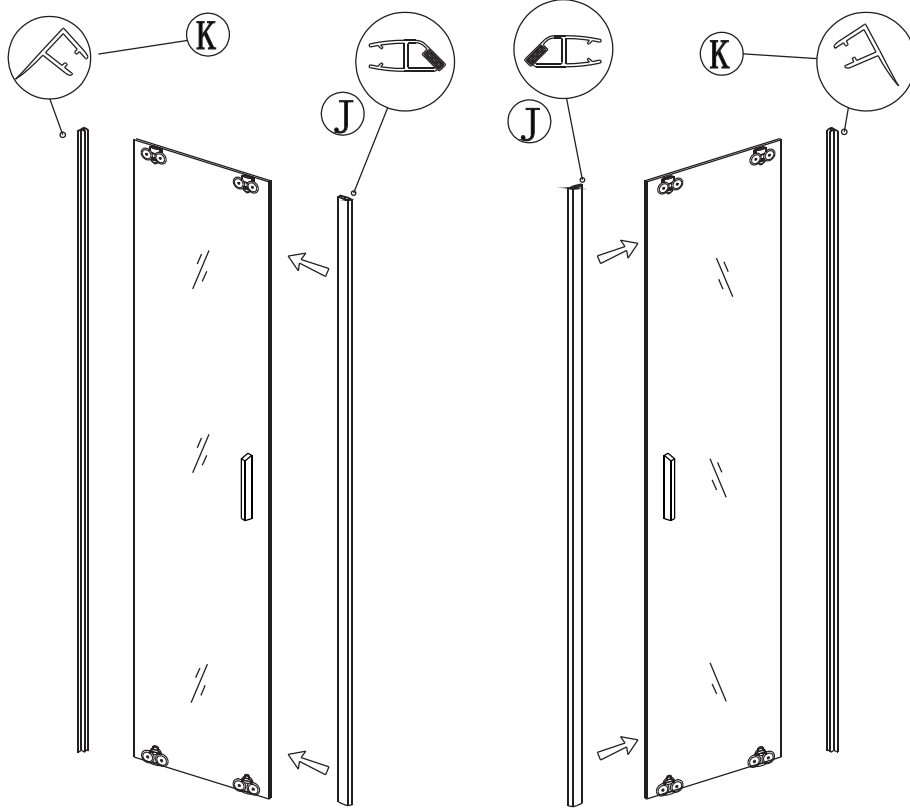

11

12

13

14

15

Polysan s.r.o.  
Nesměřice 52  
285 22 Zruč nad Sázavou  
Czech Republic  
[www.polysan.net](http://www.polysan.net)

EN 14428

Glass shower enclosure  
cleaning efficiency: conforming  
impact resistance: conforming  
operating life: conforming