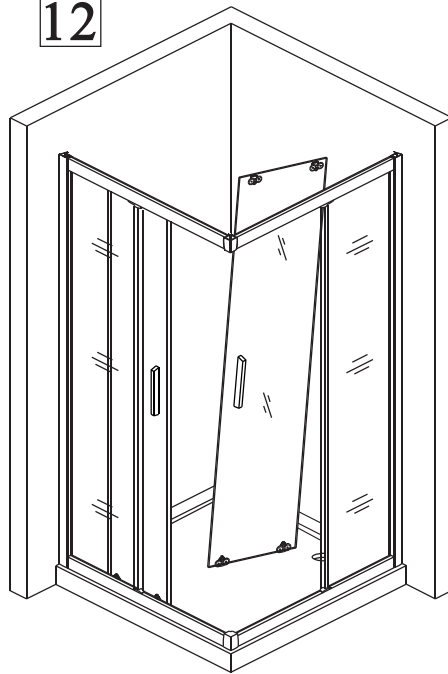

11

12

13

14

15

Polysan s.r.o.  
Nesměřice 52  
285 22 Zruč nad Sázavou  
Czech Republic  
[www.polysan.net](http://www.polysan.net)

EN 14428

Glass shower enclosure  
cleaning efficiency: conforming  
impact resistance: conforming  
operating life: conforming