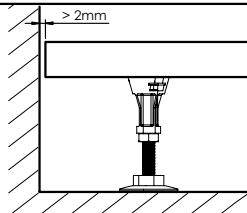

~~Drill icon~~

Wrenches (17mm, 22mm)

Level

SILICONE

A2

A3

# A5

B2

\*

\*\*

M10x55

B3

x4\*(x7\*\*)

M10x65

B4

B5

B6

24h

C2

\*

\*\*

M10x55