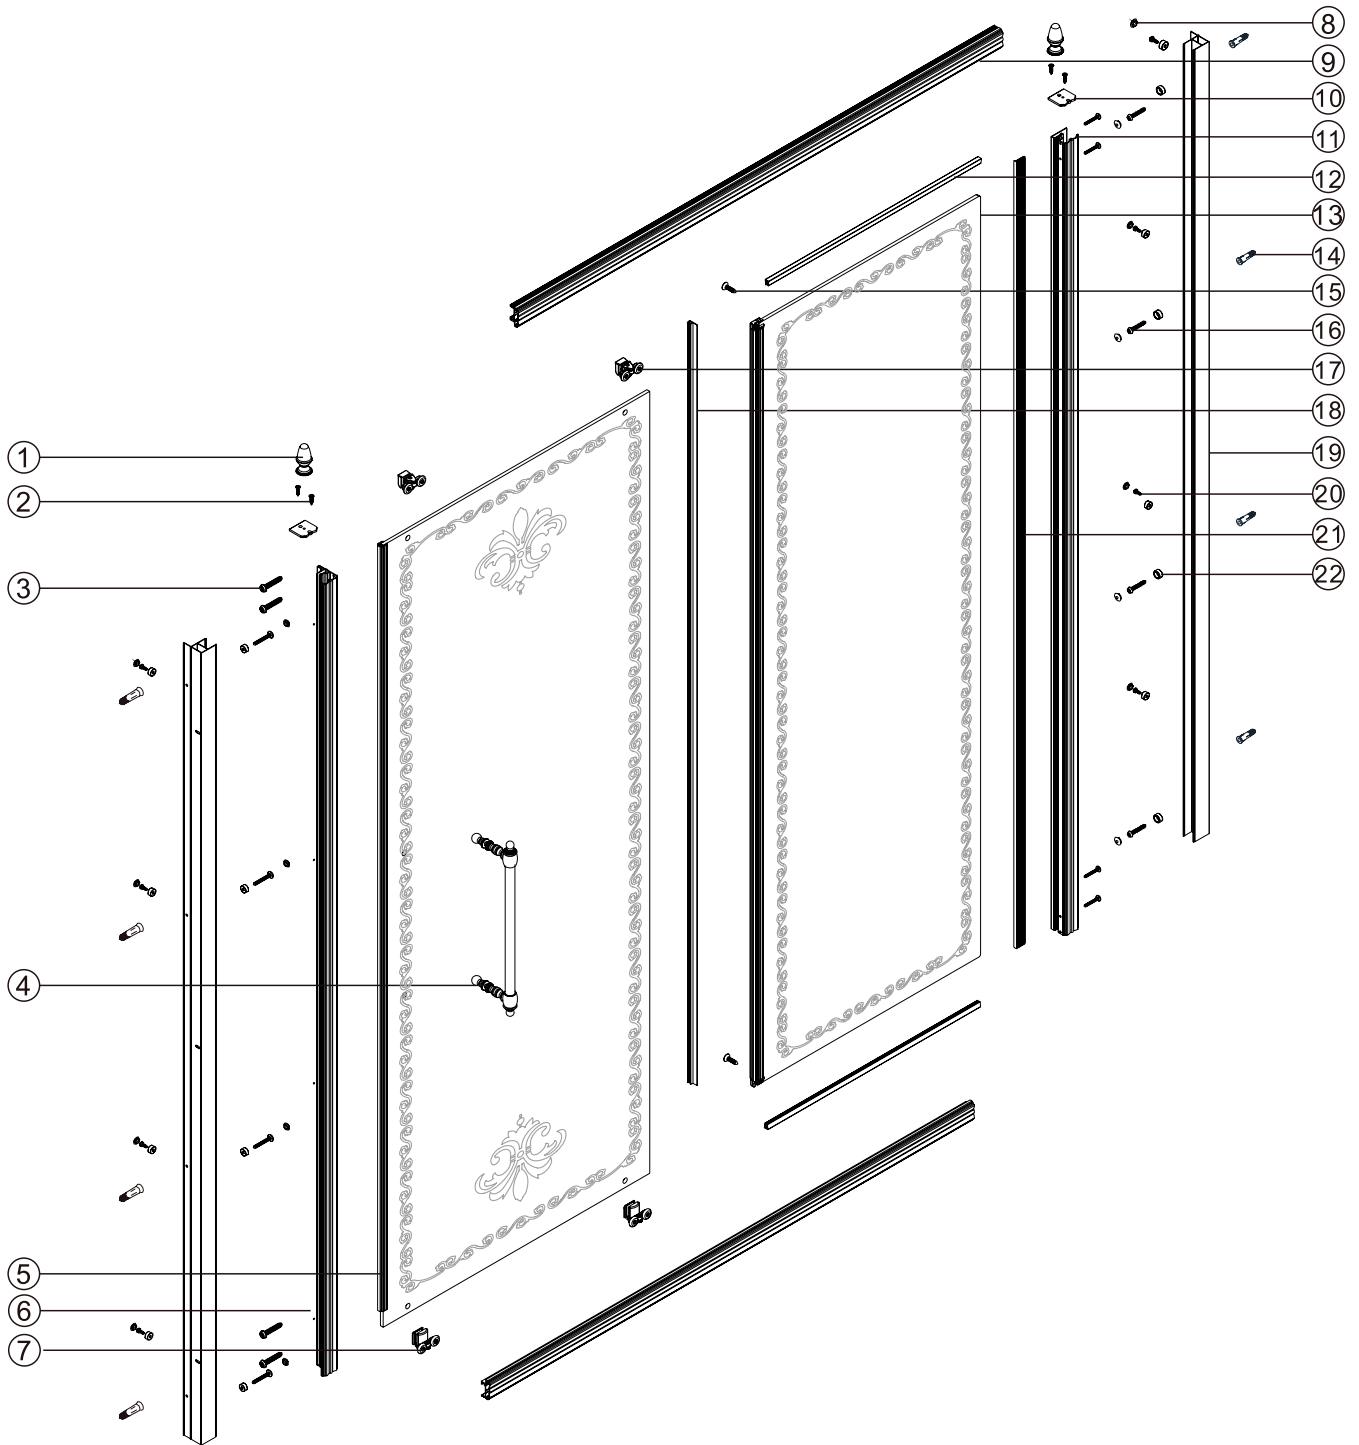

① x2 	② x4+2 ST4X20	③ x8+2 ST4X30	④ x1 	⑤ x1 	⑥ x1 	⑦ x2 	⑧ x16+2
⑨ x2 	⑩ x2 	⑪ x1 	⑫ x2 	⑬ x1 	⑭ x8+2 	⑮ x2+2 ST4X16	⑯ x8+2 ST4X40
⑰ x2 	⑱ x1 	⑲ x2 	⑳ x8+2 ST4X13	㉑ x1 	㉒ x16+2 		 3mm/2.5mm