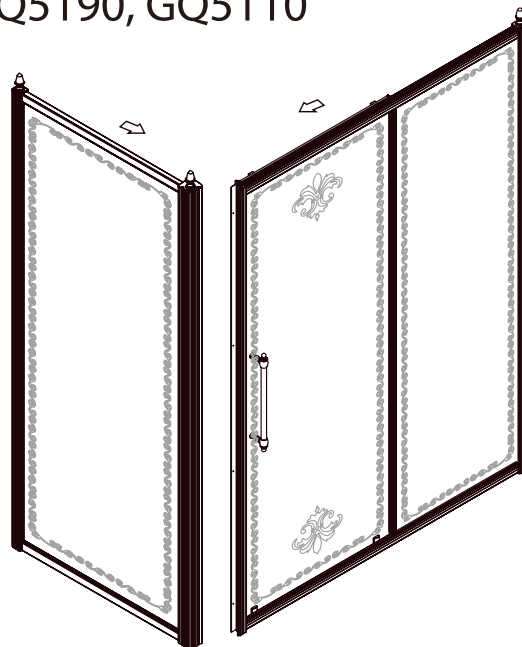

ANTIQUE

montážní návod / installation instruction

GQ4211, GQ4212, GQ4213, GQ4214, GQ4511, GQ4512,
GQ4513, GQ4514

GQ5680, GQ5690, GQ5180, GQ5190, GQ5110

EN14428
Glass shower enclosure
ciency: conforming
impact resistance: conforming
operating life: conforming