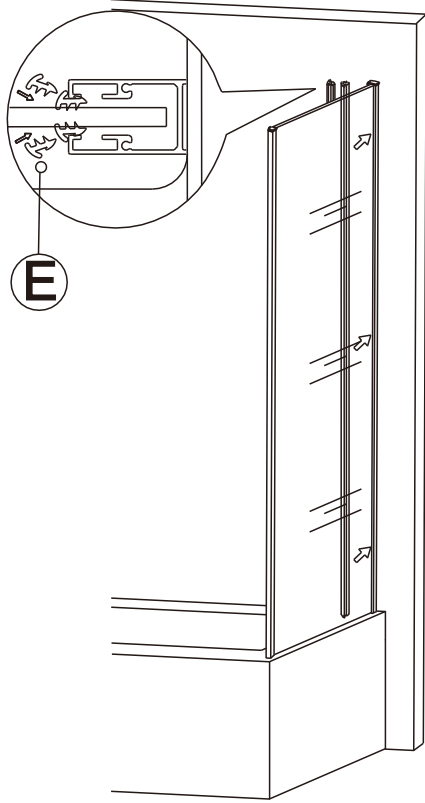

5

6

7

Assembled with the front door