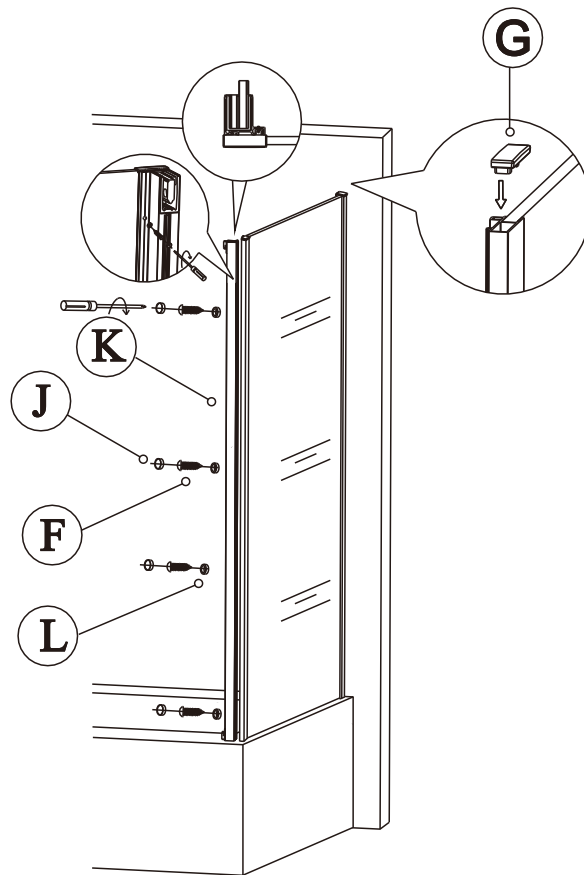

## Assembled with the front door

8

Polysan s.r.o.  
Nesměřice 52  
285 22 Zruč nad Sázavou  
Czech Republic  
[www.polysan.net](http://www.polysan.net)

EN 14428

Glass shower enclosure  
cleaning efficiency: conforming  
impact resistance: conforming  
operating life: conforming