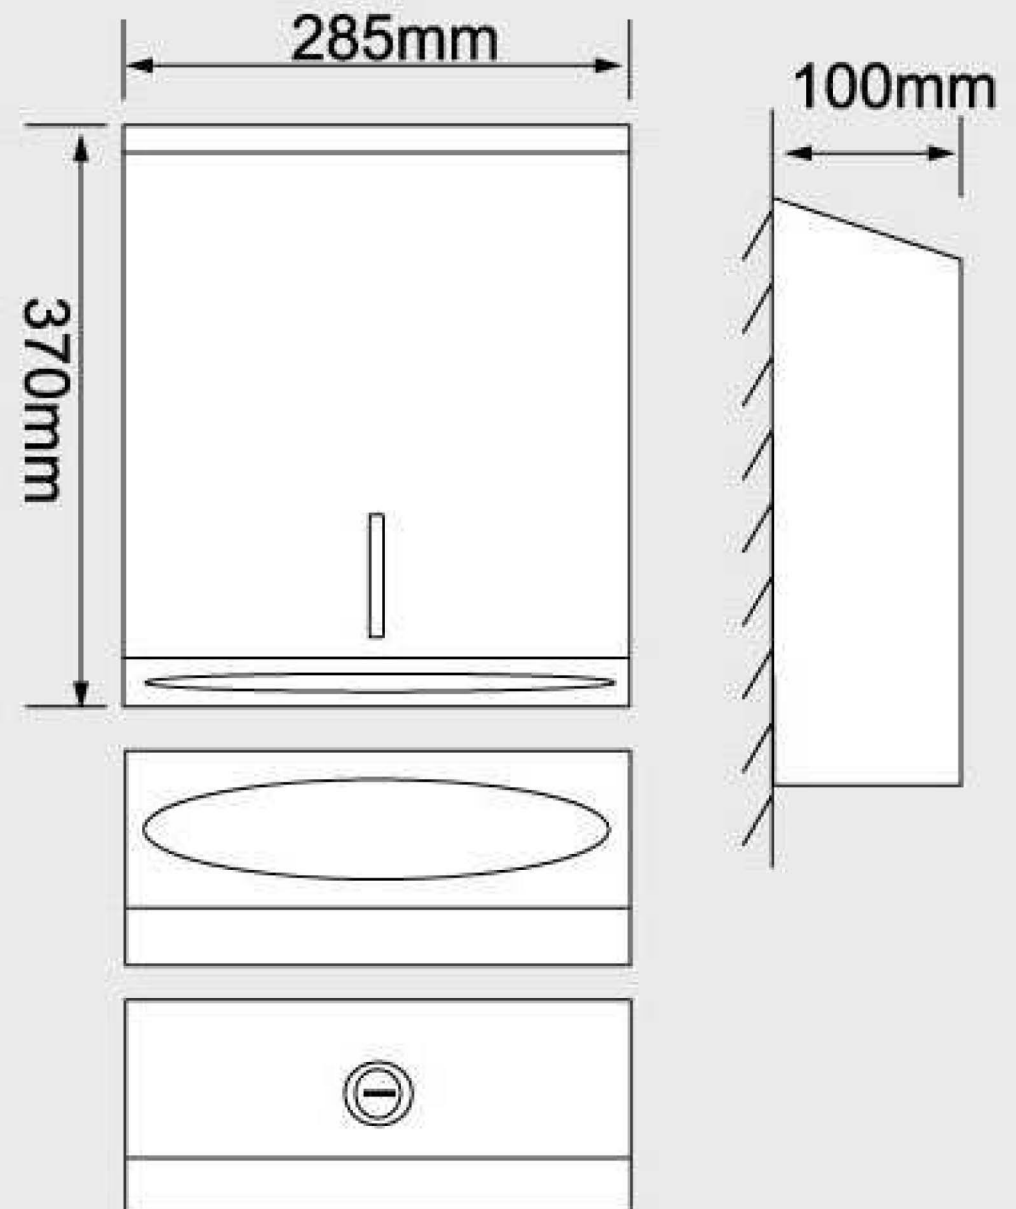

Sand finishing surface pendant type
tissue holder

DR222