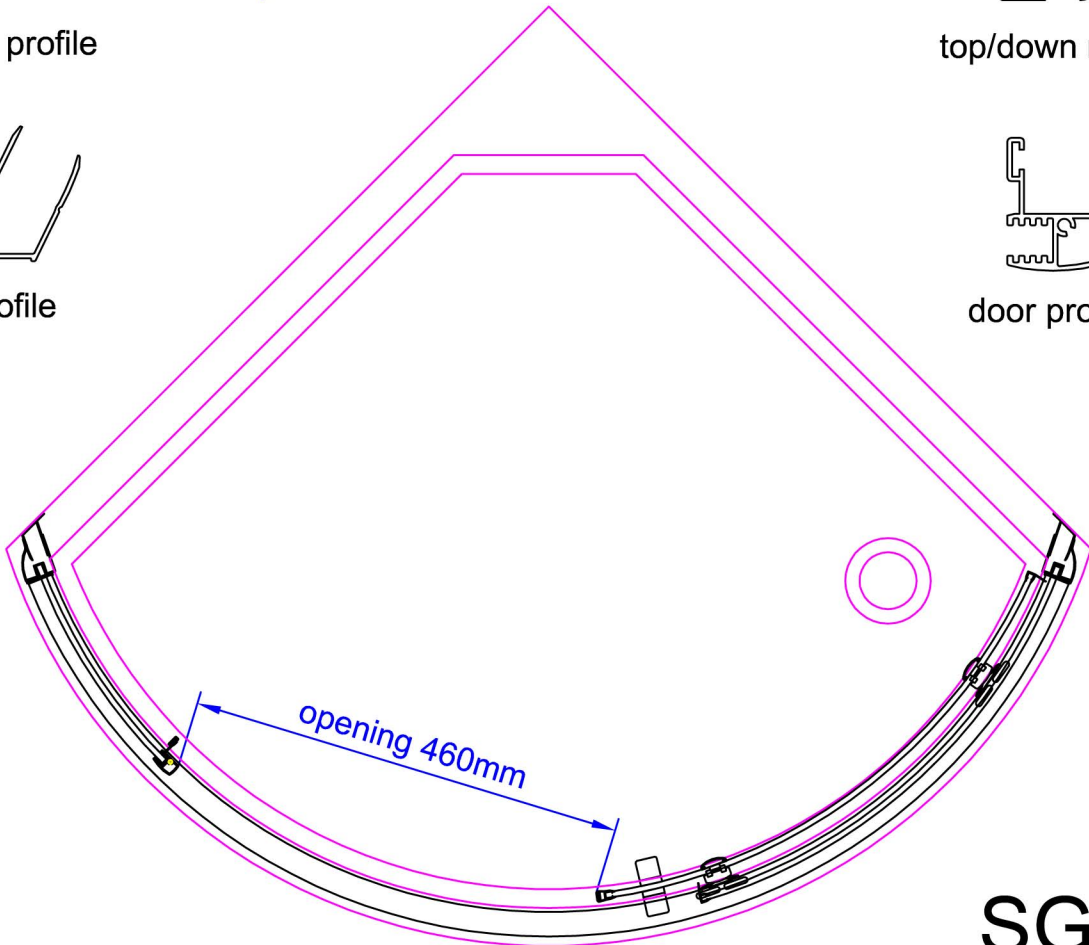

side profile

top/down rail

wall profile

door profile

**SG1160**