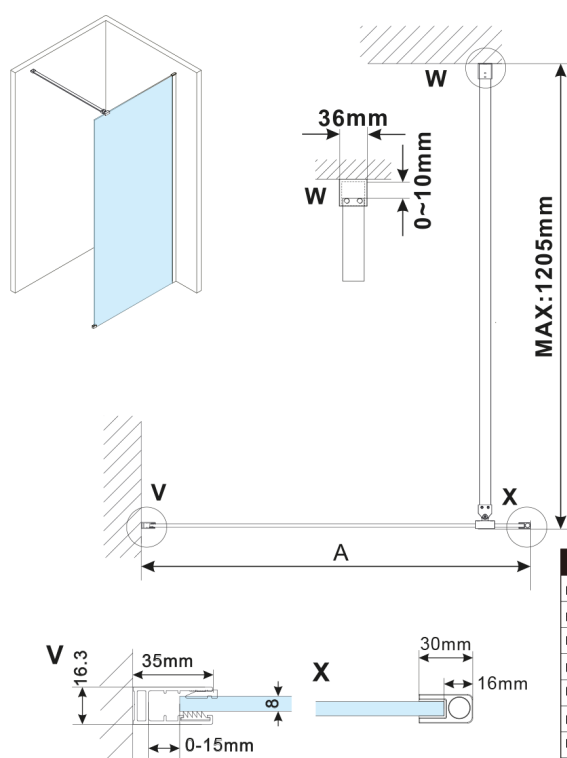

## ESCA WHITE MATT Dusch-Glasteil, Wandmontage, graues matt Glas, 1500 mm

Bestellcode: ES1415-03

### Größe

Höhe: 2100 mm

Tiefe: 1500 mm

## Technisches Arbeitsblatt

MODEL	A,mm
ES1070, ES1170, ES1270, ES1370, ES1470, ES1570	690-705
ES1080, ES1180, ES1280, ES1380, ES1480, ES1580	790-805
ES1090, ES1190, ES1290, ES1390, ES1490, ES1590	890-905
ES1010, ES1110, ES1210, ES1310, ES1410, ES1510	990-1005
ES1011, ES1111, ES1211, ES1311, ES1411, ES1511	1090-1105
ES1012, ES1112, ES1212, ES1312, ES1412, ES1512	1190-1205
ES1013, ES1113, ES1213, ES1313, ES1413, ES1513	1290-1305
ES1014, ES1114, ES1214, ES1314, ES1414, ES1514	1390-1405
ES1015, ES1115, ES1215, ES1315, ES1415, ES1515	1490-1505