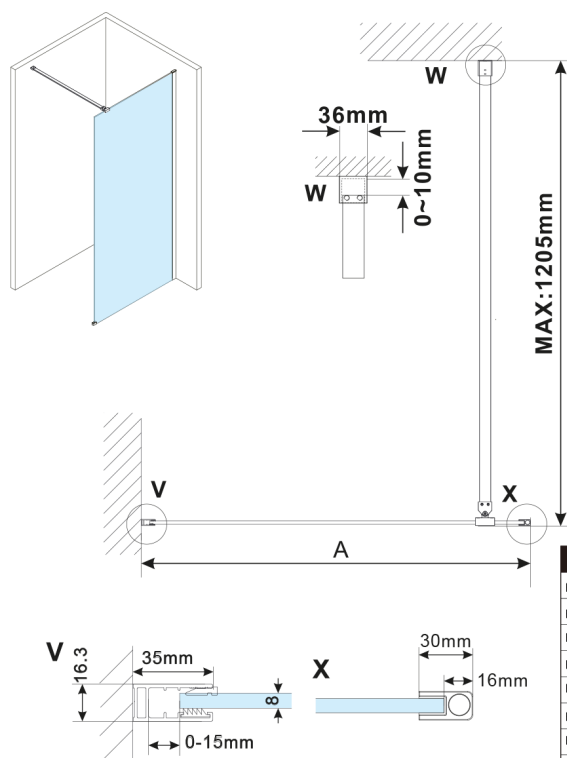

## ESCA CHROME Dusch-Glasteil, Wandmontage, graues matt Glas, 1400 mm

Bestellcode: ES1414-01

### Größe

Höhe: 2100 mm

Tiefe: 1400 mm

## Technisches Arbeitsblatt

MODEL	A,mm
ES1070, ES1170, ES1270, ES1370, ES1470, ES1570	690-705
ES1080, ES1180, ES1280, ES1380, ES1480, ES1580	790-805
ES1090, ES1190, ES1290, ES1390, ES1490, ES1590	890-905
ES1010, ES1110, ES1210, ES1310, ES1410, ES1510	990-1005
ES1011, ES1111, ES1211, ES1311, ES1411, ES1511	1090-1105
ES1012, ES1112, ES1212, ES1312, ES1412, ES1512	1190-1205
ES1013, ES1113, ES1213, ES1313, ES1413, ES1513	1290-1305
ES1014, ES1114, ES1214, ES1314, ES1414, ES1514	1390-1405
ES1015, ES1115, ES1215, ES1315, ES1415, ES1515	1490-1505