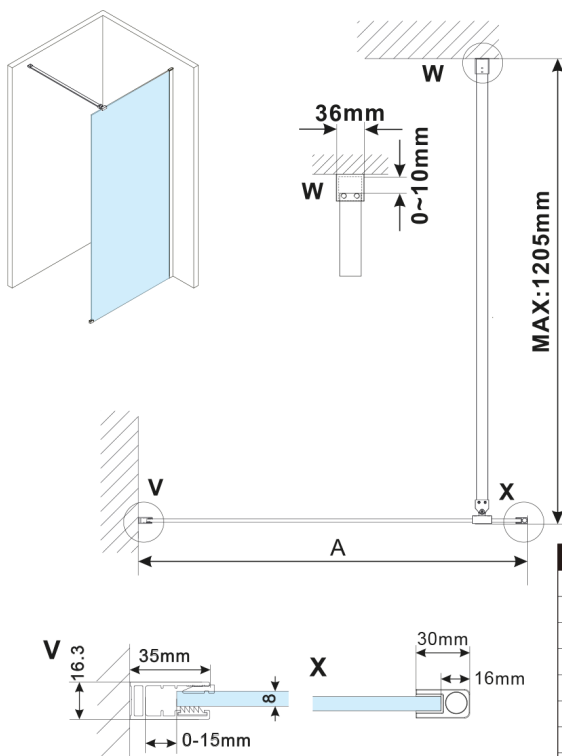

## ESCA GOLD MATT Dusch-Glasteil, Wandmontage, graues matt Glas, 1300 mm

Bestellcode: ES1413-04

### Größe

Höhe: 2100 mm

Tiefe: 1300 mm

## Technisches Arbeitsblatt

MODEL	A,mm
ES1070, ES1170, ES1270, ES1370, ES1470, ES1570	690-705
ES1080, ES1180, ES1280, ES1380, ES1480, ES1580	790-805
ES1090, ES1190, ES1290, ES1390, ES1490, ES1590	890-905
ES1010, ES1110, ES1210, ES1310, ES1410, ES1510	990-1005
ES1011, ES1111, ES1211, ES1311, ES1411, ES1511	1090-1105
ES1012, ES1112, ES1212, ES1312, ES1412, ES1512	1190-1205
ES1013, ES1113, ES1213, ES1313, ES1413, ES1513	1290-1305
ES1014, ES1114, ES1214, ES1314, ES1414, ES1514	1390-1405
ES1015, ES1115, ES1215, ES1315, ES1415, ES1515	1490-1505