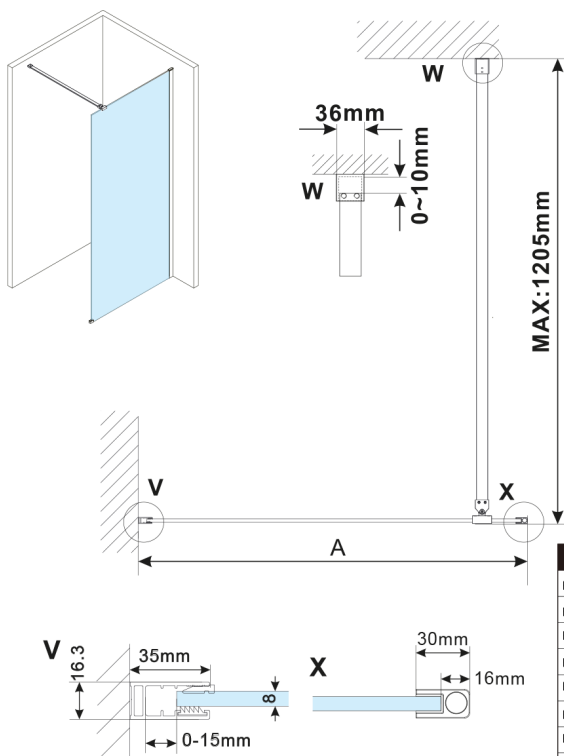

## ESCA WHITE MATT Dusch-Glasteil, Wandmontage, graues matt Glas, 1300 mm

Bestellcode: ES1413-03

### Größe

Höhe: 2100 mm

Tiefe: 1300 mm

## Technisches Arbeitsblatt

MODEL	A,mm
ES1070, ES1170, ES1270, ES1370, ES1470, ES1570	690-705
ES1080, ES1180, ES1280, ES1380, ES1480, ES1580	790-805
ES1090, ES1190, ES1290, ES1390, ES1490, ES1590	890-905
ES1010, ES1110, ES1210, ES1310, ES1410, ES1510	990-1005
ES1011, ES1111, ES1211, ES1311, ES1411, ES1511	1090-1105
ES1012, ES1112, ES1212, ES1312, ES1412, ES1512	1190-1205
ES1013, ES1113, ES1213, ES1313, ES1413, ES1513	1290-1305
ES1014, ES1114, ES1214, ES1314, ES1414, ES1514	1390-1405
ES1015, ES1115, ES1215, ES1315, ES1415, ES1515	1490-1505