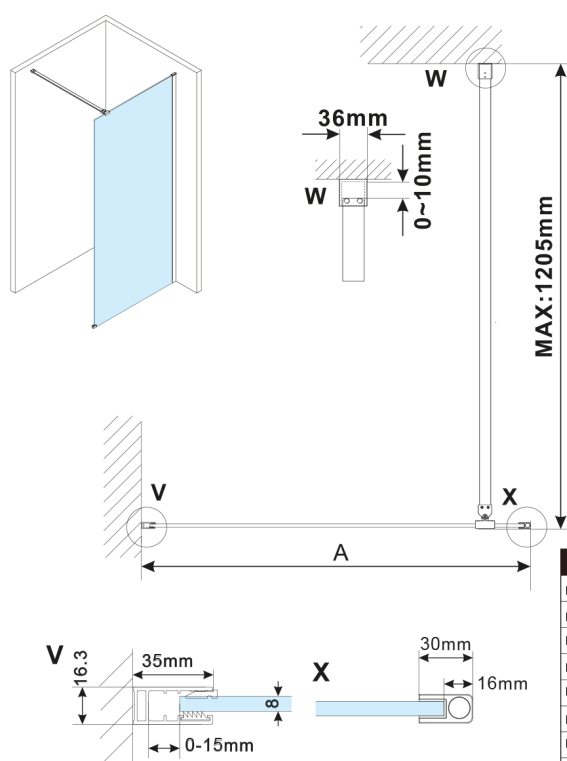

## ESCA BLACK MATT Dusch-Glasteil, Wandmontage, graues matt Glas, 1300 mm

Bestellcode: ES1413-02

### Größe

Höhe: 2100 mm

Tiefe: 1300 mm

## Technisches Arbeitsblatt

MODEL	A,mm
ES1070, ES1170, ES1270, ES1370, ES1470, ES1570	690-705
ES1080, ES1180, ES1280, ES1380, ES1480, ES1580	790-805
ES1090, ES1190, ES1290, ES1390, ES1490, ES1590	890-905
ES1010, ES1110, ES1210, ES1310, ES1410, ES1510	990-1005
ES1011, ES1111, ES1211, ES1311, ES1411, ES1511	1090-1105
ES1012, ES1112, ES1212, ES1312, ES1412, ES1512	1190-1205
ES1013, ES1113, ES1213, ES1313, ES1413, ES1513	1290-1305
ES1014, ES1114, ES1214, ES1314, ES1414, ES1514	1390-1405
ES1015, ES1115, ES1215, ES1315, ES1415, ES1515	1490-1505