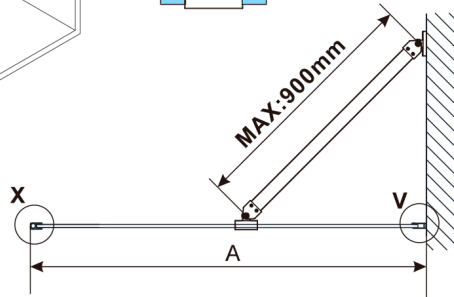

ESCA GOLD MATT Dusch-Glasteil, Wandmontage, graues matt Glas, 1200 mm

Bestellcode: ES1412-04

Größe

Höhe: 2100 mm

Tiefe: 1200 mm

Eigenschaften

Garantie: 2 Jahre

Technisches Arbeitsblatt

MODEL	A,mm
ES1070, ES1170, ES1270, ES1370, ES1470, ES1570	690-705
ES1080, ES1180, ES1280, ES1380, ES1480, ES1580	790-805
ES1090, ES1190, ES1290, ES1390, ES1490, ES1590	890-905
ES1010, ES1110, ES1210, ES1310, ES1410, ES1510	990-1005
ES1011, ES1111, ES1211, ES1311, ES1411, ES1511	1090-1105
ES1012, ES1112, ES1212, ES1312, ES1412, ES1512	1190-1205
ES1013, ES1113, ES1213, ES1313, ES1413, ES1513	1290-1305
ES1014, ES1114, ES1214, ES1314, ES1414, ES1514	1390-1405
ES1015, ES1115, ES1215, ES1315, ES1415, ES1515	1490-1505

MODEL	A, mm
ES1070, ES1170, ES1270, ES1370, ES1470, ES1570	690-705
ES1080, ES1180, ES1280, ES1380, ES1480, ES1580	790-805
ES1090, ES1190, ES1290, ES1390, ES1490, ES1590	890-905
ES1010, ES1110, ES1210, ES1310, ES1410, ES1510	990-1005
ES1011, ES1111, ES1211, ES1311, ES1411, ES1511	1090-1105
ES1012, ES1112, ES1212, ES1312, ES1412, ES1512	1190-1205
ES1013, ES1113, ES1213, ES1313, ES1413, ES1513	1290-1305
ES1014, ES1114, ES1214, ES1314, ES1414, ES1514	1390-1405
ES1015, ES1115, ES1215, ES1315, ES1415, ES1515	1490-1505