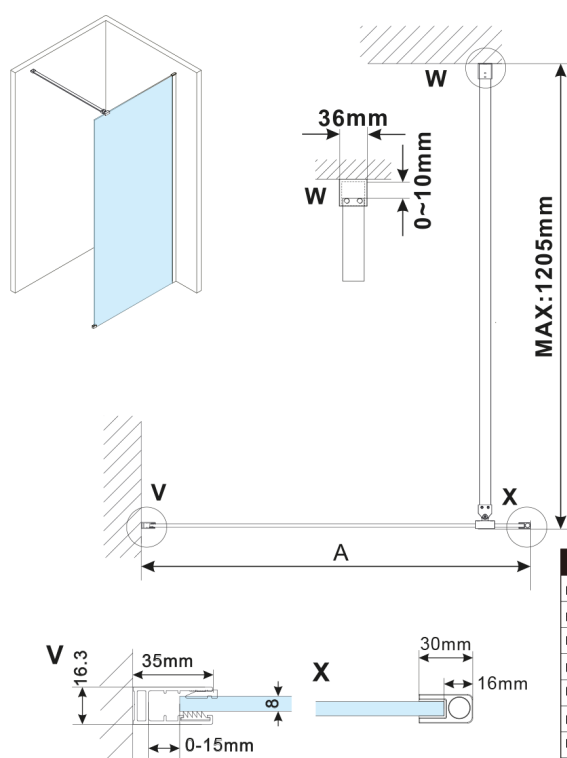

ESCA GOLD MATT Dusch-Glasteil, Wandmontage, graues matt Glas, 1200 mm

Bestellcode: ES1412-04

Größe

Höhe: 2100 mm

Tiefe: 1200 mm

Eigenschaften

Garantie: 2 Jahre

Technisches Arbeitsblatt

MODEL	A,mm
ES1070, ES1170, ES1270, ES1370, ES1470, ES1570	690-705
ES1080, ES1180, ES1280, ES1380, ES1480, ES1580	790-805
ES1090, ES1190, ES1290, ES1390, ES1490, ES1590	890-905
ES1010, ES1110, ES1210, ES1310, ES1410, ES1510	990-1005
ES1011, ES1111, ES1211, ES1311, ES1411, ES1511	1090-1105
ES1012, ES1112, ES1212, ES1312, ES1412, ES1512	1190-1205
ES1013, ES1113, ES1213, ES1313, ES1413, ES1513	1290-1305
ES1014, ES1114, ES1214, ES1314, ES1414, ES1514	1390-1405
ES1015, ES1115, ES1215, ES1315, ES1415, ES1515	1490-1505

MODEL	A, mm
ES1070, ES1170, ES1270, ES1370, ES1470, ES1570	690-705
ES1080, ES1180, ES1280, ES1380, ES1480, ES1580	790-805
ES1090, ES1190, ES1290, ES1390, ES1490, ES1590	890-905
ES1010, ES1110, ES1210, ES1310, ES1410, ES1510	990-1005
ES1011, ES1111, ES1211, ES1311, ES1411, ES1511	1090-1105
ES1012, ES1112, ES1212, ES1312, ES1412, ES1512	1190-1205
ES1013, ES1113, ES1213, ES1313, ES1413, ES1513	1290-1305
ES1014, ES1114, ES1214, ES1314, ES1414, ES1514	1390-1405
ES1015, ES1115, ES1215, ES1315, ES1415, ES1515	1490-1505