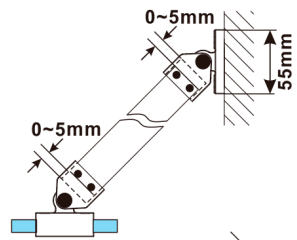

ESCA GOLD MATT Dusch-Glasteil, Wandmontage, graues matt Glas, 1200 mm

Bestellcode: ES1412-04

Größe

Höhe: 2100 mm

Tiefe: 1200 mm

Eigenschaften

Garantie: 2 Jahre

Technisches Arbeitsblatt

MODEL	A,mm
ES1070, ES1170, ES1270, ES1370, ES1470, ES1570	690-705
ES1080, ES1180, ES1280, ES1380, ES1480, ES1580	790-805
ES1090, ES1190, ES1290, ES1390, ES1490, ES1590	890-905
ES1010, ES1110, ES1210, ES1310, ES1410, ES1510	990-1005
ES1011, ES1111, ES1211, ES1311, ES1411, ES1511	1090-1105
ES1012, ES1112, ES1212, ES1312, ES1412, ES1512	1190-1205
ES1013, ES1113, ES1213, ES1313, ES1413, ES1513	1290-1305
ES1014, ES1114, ES1214, ES1314, ES1414, ES1514	1390-1405
ES1015, ES1115, ES1215, ES1315, ES1415, ES1515	1490-1505

MODEL	A, mm
ES1070, ES1170, ES1270, ES1370, ES1470, ES1570	690-705
ES1080, ES1180, ES1280, ES1380, ES1480, ES1580	790-805
ES1090, ES1190, ES1290, ES1390, ES1490, ES1590	890-905
ES1010, ES1110, ES1210, ES1310, ES1410, ES1510	990-1005
ES1011, ES1111, ES1211, ES1311, ES1411, ES1511	1090-1105
ES1012, ES1112, ES1212, ES1312, ES1412, ES1512	1190-1205
ES1013, ES1113, ES1213, ES1313, ES1413, ES1513	1290-1305
ES1014, ES1114, ES1214, ES1314, ES1414, ES1514	1390-1405
ES1015, ES1115, ES1215, ES1315, ES1415, ES1515	1490-1505