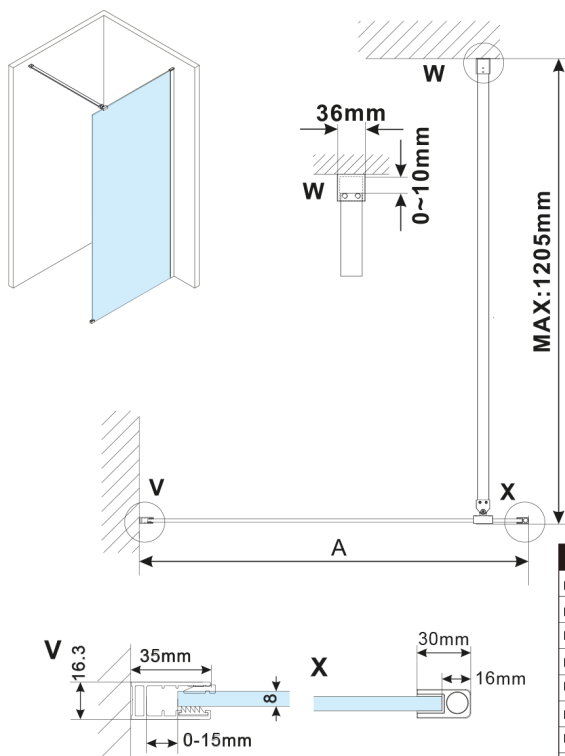

ESCA WHITE MATT Dusch-Glasteil, Wandmontage, graues matt Glas, 1200 mm

Bestellcode: ES1412-03

Größe

Höhe: 2100 mm

Tiefe: 1200 mm

Eigenschaften

Garantie: 2 Jahre

Technisches Arbeitsblatt

MODEL	A, mm
ES1070, ES1170, ES1270, ES1370, ES1470, ES1570	690-705
ES1080, ES1180, ES1280, ES1380, ES1480, ES1580	790-805
ES1090, ES1190, ES1290, ES1390, ES1490, ES1590	890-905
ES1010, ES1110, ES1210, ES1310, ES1410, ES1510	990-1005
ES1011, ES1111, ES1211, ES1311, ES1411, ES1511	1090-1105
ES1012, ES1112, ES1212, ES1312, ES1412, ES1512	1190-1205
ES1013, ES1113, ES1213, ES1313, ES1413, ES1513	1290-1305
ES1014, ES1114, ES1214, ES1314, ES1414, ES1514	1390-1405
ES1015, ES1115, ES1215, ES1315, ES1415, ES1515	1490-1505

MODEL	A,mm
ES1070, ES1170, ES1270, ES1370, ES1470, ES1570	690-705
ES1080, ES1180, ES1280, ES1380, ES1480, ES1580	790-805
ES1090, ES1190, ES1290, ES1390, ES1490, ES1590	890-905
ES1010, ES1110, ES1210, ES1310, ES1410, ES1510	990-1005
ES1011, ES1111, ES1211, ES1311, ES1411, ES1511	1090-1105
ES1012, ES1112, ES1212, ES1312, ES1412, ES1512	1190-1205
ES1013, ES1113, ES1213, ES1313, ES1413, ES1513	1290-1305
ES1014, ES1114, ES1214, ES1314, ES1414, ES1514	1390-1405
ES1015, ES1115, ES1215, ES1315, ES1415, ES1515	1490-1505