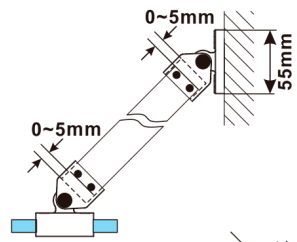

ESCA WHITE MATT Dusch-Glasteil, Wandmontage, graues matt Glas, 1200 mm

Bestellcode: ES1412-03

Größe

Höhe: 2100 mm

Tiefe: 1200 mm

Eigenschaften

Garantie: 2 Jahre

Technisches Arbeitsblatt

MODEL	A, mm
ES1070, ES1170, ES1270, ES1370, ES1470, ES1570	690-705
ES1080, ES1180, ES1280, ES1380, ES1480, ES1580	790-805
ES1090, ES1190, ES1290, ES1390, ES1490, ES1590	890-905
ES1010, ES1110, ES1210, ES1310, ES1410, ES1510	990-1005
ES1011, ES1111, ES1211, ES1311, ES1411, ES1511	1090-1105
ES1012, ES1112, ES1212, ES1312, ES1412, ES1512	1190-1205
ES1013, ES1113, ES1213, ES1313, ES1413, ES1513	1290-1305
ES1014, ES1114, ES1214, ES1314, ES1414, ES1514	1390-1405
ES1015, ES1115, ES1215, ES1315, ES1415, ES1515	1490-1505

MODEL	A,mm
ES1070, ES1170, ES1270, ES1370, ES1470, ES1570	690-705
ES1080, ES1180, ES1280, ES1380, ES1480, ES1580	790-805
ES1090, ES1190, ES1290, ES1390, ES1490, ES1590	890-905
ES1010, ES1110, ES1210, ES1310, ES1410, ES1510	990-1005
ES1011, ES1111, ES1211, ES1311, ES1411, ES1511	1090-1105
ES1012, ES1112, ES1212, ES1312, ES1412, ES1512	1190-1205
ES1013, ES1113, ES1213, ES1313, ES1413, ES1513	1290-1305
ES1014, ES1114, ES1214, ES1314, ES1414, ES1514	1390-1405
ES1015, ES1115, ES1215, ES1315, ES1415, ES1515	1490-1505