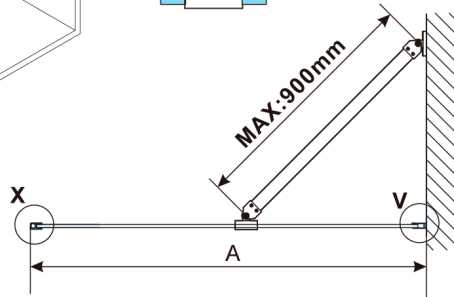

ESCA WHITE MATT Dusch-Glasteil, Wandmontage, graues matt Glas, 1200 mm

Bestellcode: ES1412-03

Größe

Höhe: 2100 mm

Tiefe: 1200 mm

Eigenschaften

Garantie: 2 Jahre

Technisches Arbeitsblatt

MODEL	A, mm
ES1070, ES1170, ES1270, ES1370, ES1470, ES1570	690-705
ES1080, ES1180, ES1280, ES1380, ES1480, ES1580	790-805
ES1090, ES1190, ES1290, ES1390, ES1490, ES1590	890-905
ES1010, ES1110, ES1210, ES1310, ES1410, ES1510	990-1005
ES1011, ES1111, ES1211, ES1311, ES1411, ES1511	1090-1105
ES1012, ES1112, ES1212, ES1312, ES1412, ES1512	1190-1205
ES1013, ES1113, ES1213, ES1313, ES1413, ES1513	1290-1305
ES1014, ES1114, ES1214, ES1314, ES1414, ES1514	1390-1405
ES1015, ES1115, ES1215, ES1315, ES1415, ES1515	1490-1505

MODEL	A,mm
ES1070, ES1170, ES1270, ES1370, ES1470, ES1570	690-705
ES1080, ES1180, ES1280, ES1380, ES1480, ES1580	790-805
ES1090, ES1190, ES1290, ES1390, ES1490, ES1590	890-905
ES1010, ES1110, ES1210, ES1310, ES1410, ES1510	990-1005
ES1011, ES1111, ES1211, ES1311, ES1411, ES1511	1090-1105
ES1012, ES1112, ES1212, ES1312, ES1412, ES1512	1190-1205
ES1013, ES1113, ES1213, ES1313, ES1413, ES1513	1290-1305
ES1014, ES1114, ES1214, ES1314, ES1414, ES1514	1390-1405
ES1015, ES1115, ES1215, ES1315, ES1415, ES1515	1490-1505