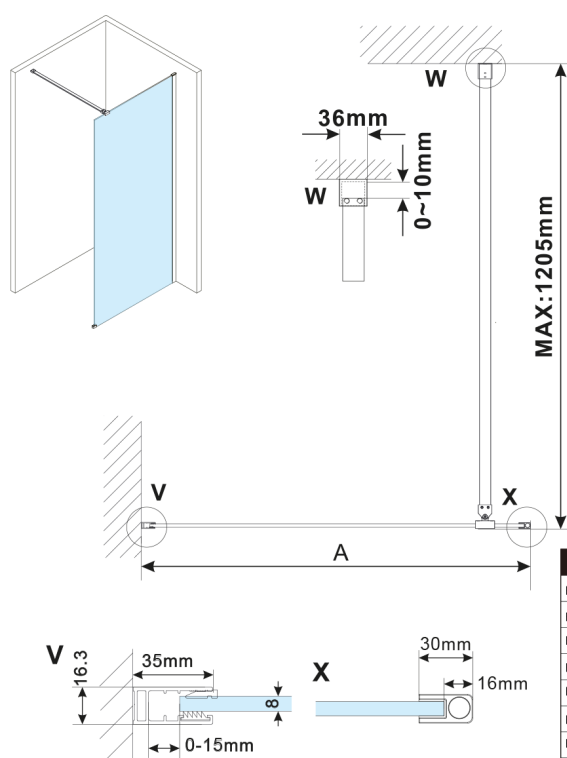

## ESCA BLACK MATT Dusch-Glasteil, Wandmontage, graues matt Glas, 1200 mm

Bestellcode: ES1412-02

### Größe

Höhe: 2100 mm

Tiefe: 1200 mm

## Technisches Arbeitsblatt

MODEL	A,mm
ES1070, ES1170, ES1270, ES1370, ES1470, ES1570	690-705
ES1080, ES1180, ES1280, ES1380, ES1480, ES1580	790-805
ES1090, ES1190, ES1290, ES1390, ES1490, ES1590	890-905
ES1010, ES1110, ES1210, ES1310, ES1410, ES1510	990-1005
ES1011, ES1111, ES1211, ES1311, ES1411, ES1511	1090-1105
ES1012, ES1112, ES1212, ES1312, ES1412, ES1512	1190-1205
ES1013, ES1113, ES1213, ES1313, ES1413, ES1513	1290-1305
ES1014, ES1114, ES1214, ES1314, ES1414, ES1514	1390-1405
ES1015, ES1115, ES1215, ES1315, ES1415, ES1515	1490-1505

MODEL	A,mm
ES1070, ES1170, ES1270, ES1370, ES1470, ES1570	690-705
ES1080, ES1180, ES1280, ES1380, ES1480, ES1580	790-805
ES1090, ES1190, ES1290, ES1390, ES1490, ES1590	890-905
ES1010, ES1110, ES1210, ES1310, ES1410, ES1510	990-1005
ES1011, ES1111, ES1211, ES1311, ES1411, ES1511	1090-1105
ES1012, ES1112, ES1212, ES1312, ES1412, ES1512	1190-1205
ES1013, ES1113, ES1213, ES1313, ES1413, ES1513	1290-1305
ES1014, ES1114, ES1214, ES1314, ES1414, ES1514	1390-1405
ES1015, ES1115, ES1215, ES1315, ES1415, ES1515	1490-1505