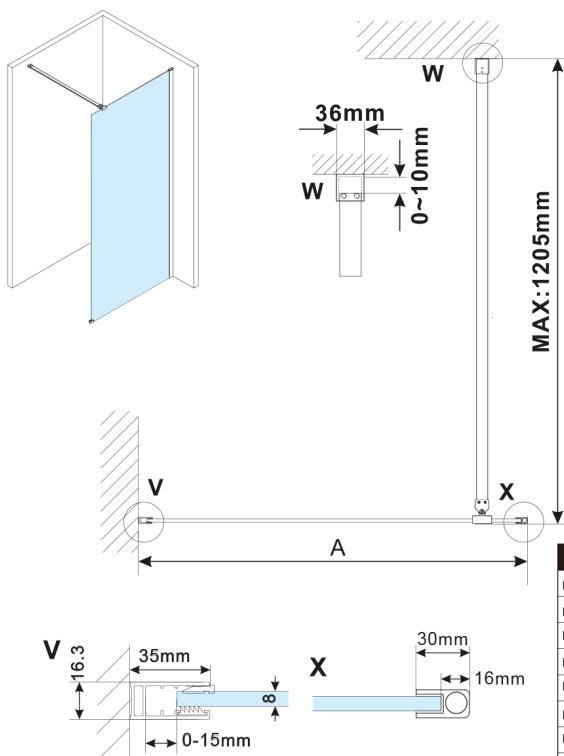

## ESCA GOLD MATT Dusch-Glasteil, Wandmontage, graues matt Glas, 1000 mm

Bestellcode: ES1410-04

### Größe

Höhe: 2100 mm

Tiefe: 1000 mm

## Technisches Arbeitsblatt

MODEL	A,mm
ES1070, ES1170, ES1270, ES1370, ES1470, ES1570	690-705
ES1080, ES1180, ES1280, ES1380, ES1480, ES1580	790-805
ES1090, ES1190, ES1290, ES1390, ES1490, ES1590	890-905
ES1010, ES1110, ES1210, ES1310, ES1410, ES1510	990-1005
ES1011, ES1111, ES1211, ES1311, ES1411, ES1511	1090-1105
ES1012, ES1112, ES1212, ES1312, ES1412, ES1512	1190-1205
ES1013, ES1113, ES1213, ES1313, ES1413, ES1513	1290-1305
ES1014, ES1114, ES1214, ES1314, ES1414, ES1514	1390-1405
ES1015, ES1115, ES1215, ES1315, ES1415, ES1515	1490-1505

MODEL	A, mm
ES1070, ES1170, ES1270, ES1370, ES1470, ES1570	690-705
ES1080, ES1180, ES1280, ES1380, ES1480, ES1580	790-805
ES1090, ES1190, ES1290, ES1390, ES1490, ES1590	890-905
ES1010, ES1110, ES1210, ES1310, ES1410, ES1510	990-1005
ES1011, ES1111, ES1211, ES1311, ES1411, ES1511	1090-1105
ES1012, ES1112, ES1212, ES1312, ES1412, ES1512	1190-1205
ES1013, ES1113, ES1213, ES1313, ES1413, ES1513	1290-1305
ES1014, ES1114, ES1214, ES1314, ES1414, ES1514	1390-1405
ES1015, ES1115, ES1215, ES1315, ES1415, ES1515	1490-1505