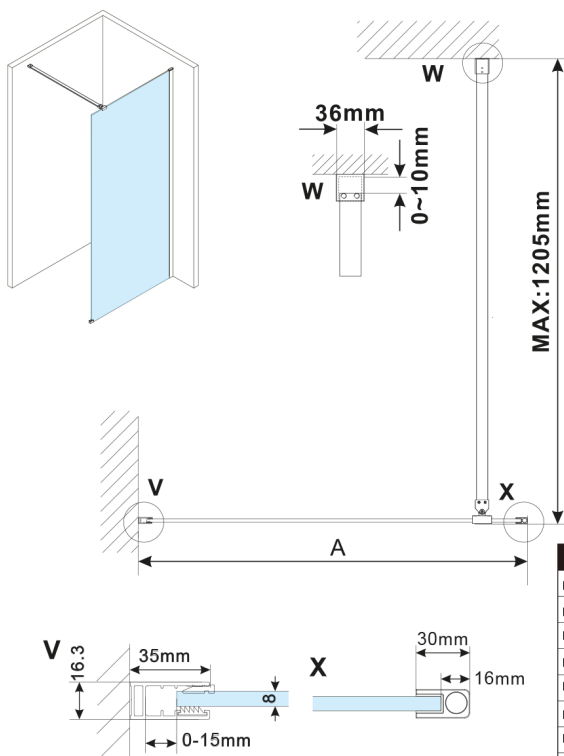

## ESCA GOLD MATT Dusch-Glasteil, Wandmontage, graues matt Glas, 900 mm

Bestellcode: ES1490-04

### Größe

Höhe: 2100 mm

Tiefe: 900 mm

## Technisches Arbeitsblatt

MODEL	A,mm
ES1070, ES1170, ES1270, ES1370, ES1470, ES1570	690-705
ES1080, ES1180, ES1280, ES1380, ES1480, ES1580	790-805
ES1090, ES1190, ES1290, ES1390, ES1490, ES1590	890-905
ES1010, ES1110, ES1210, ES1310, ES1410, ES1510	990-1005
ES1011, ES1111, ES1211, ES1311, ES1411, ES1511	1090-1105
ES1012, ES1112, ES1212, ES1312, ES1412, ES1512	1190-1205
ES1013, ES1113, ES1213, ES1313, ES1413, ES1513	1290-1305
ES1014, ES1114, ES1214, ES1314, ES1414, ES1514	1390-1405
ES1015, ES1115, ES1215, ES1315, ES1415, ES1515	1490-1505

MODEL	A,mm
ES1070, ES1170, ES1270, ES1370, ES1470, ES1570	690-705
ES1080, ES1180, ES1280, ES1380, ES1480, ES1580	790-805
ES1090, ES1190, ES1290, ES1390, ES1490, ES1590	890-905
ES1010, ES1110, ES1210, ES1310, ES1410, ES1510	990-1005
ES1011, ES1111, ES1211, ES1311, ES1411, ES1511	1090-1105
ES1012, ES1112, ES1212, ES1312, ES1412, ES1512	1190-1205
ES1013, ES1113, ES1213, ES1313, ES1413, ES1513	1290-1305
ES1014, ES1114, ES1214, ES1314, ES1414, ES1514	1390-1405
ES1015, ES1115, ES1215, ES1315, ES1415, ES1515	1490-1505