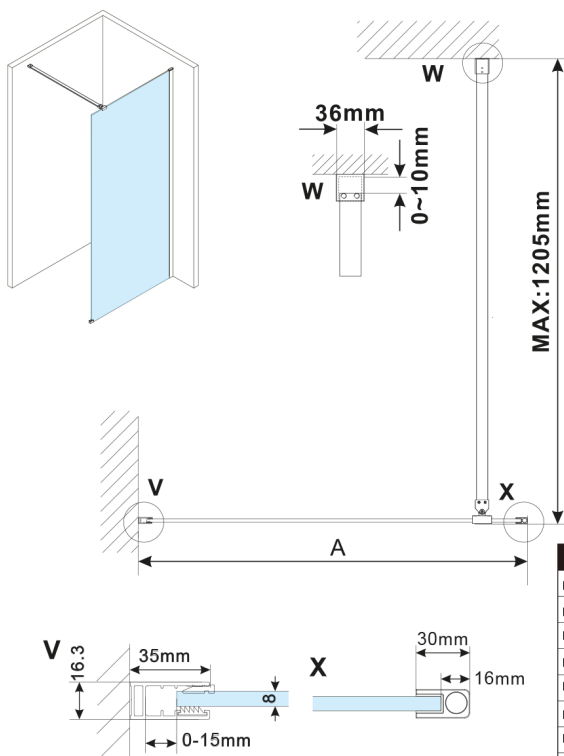

ESCA WHITE MATT Dusch-Glasteil, Wandmontage, graues matt Glas, 900 mm

Bestellcode: ES1490-03

Größe

Höhe: 2100 mm

Tiefe: 900 mm

Eigenschaften

Garantie: 2 Jahre

Technisches Arbeitsblatt

MODEL	A, mm
ES1070, ES1170, ES1270, ES1370, ES1470, ES1570	690-705
ES1080, ES1180, ES1280, ES1380, ES1480, ES1580	790-805
ES1090, ES1190, ES1290, ES1390, ES1490, ES1590	890-905
ES1010, ES1110, ES1210, ES1310, ES1410, ES1510	990-1005
ES1011, ES1111, ES1211, ES1311, ES1411, ES1511	1090-1105
ES1012, ES1112, ES1212, ES1312, ES1412, ES1512	1190-1205
ES1013, ES1113, ES1213, ES1313, ES1413, ES1513	1290-1305
ES1014, ES1114, ES1214, ES1314, ES1414, ES1514	1390-1405
ES1015, ES1115, ES1215, ES1315, ES1415, ES1515	1490-1505

MODEL	A,mm
ES1070, ES1170, ES1270, ES1370, ES1470, ES1570	690-705
ES1080, ES1180, ES1280, ES1380, ES1480, ES1580	790-805
ES1090, ES1190, ES1290, ES1390, ES1490, ES1590	890-905
ES1010, ES1110, ES1210, ES1310, ES1410, ES1510	990-1005
ES1011, ES1111, ES1211, ES1311, ES1411, ES1511	1090-1105
ES1012, ES1112, ES1212, ES1312, ES1412, ES1512	1190-1205
ES1013, ES1113, ES1213, ES1313, ES1413, ES1513	1290-1305
ES1014, ES1114, ES1214, ES1314, ES1414, ES1514	1390-1405
ES1015, ES1115, ES1215, ES1315, ES1415, ES1515	1490-1505