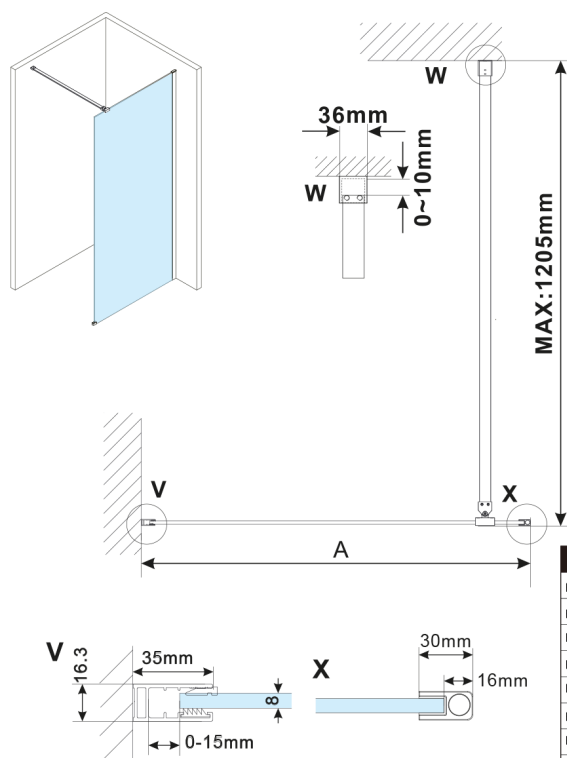

## ESCA GOLD MATT Dusch-Glasteil, Wandmontage, graues matt Glas, 800 mm

Bestellcode: ES1480-04

### Größe

Höhe: 2100 mm

Tiefe: 800 mm

## Technisches Arbeitsblatt

MODEL	A,mm
ES1070, ES1170, ES1270, ES1370, ES1470, ES1570	690-705
ES1080, ES1180, ES1280, ES1380, ES1480, ES1580	790-805
ES1090, ES1190, ES1290, ES1390, ES1490, ES1590	890-905
ES1010, ES1110, ES1210, ES1310, ES1410, ES1510	990-1005
ES1011, ES1111, ES1211, ES1311, ES1411, ES1511	1090-1105
ES1012, ES1112, ES1212, ES1312, ES1412, ES1512	1190-1205
ES1013, ES1113, ES1213, ES1313, ES1413, ES1513	1290-1305
ES1014, ES1114, ES1214, ES1314, ES1414, ES1514	1390-1405
ES1015, ES1115, ES1215, ES1315, ES1415, ES1515	1490-1505

MODEL	A, mm
ES1070, ES1170, ES1270, ES1370, ES1470, ES1570	690-705
ES1080, ES1180, ES1280, ES1380, ES1480, ES1580	790-805
ES1090, ES1190, ES1290, ES1390, ES1490, ES1590	890-905
ES1010, ES1110, ES1210, ES1310, ES1410, ES1510	990-1005
ES1011, ES1111, ES1211, ES1311, ES1411, ES1511	1090-1105
ES1012, ES1112, ES1212, ES1312, ES1412, ES1512	1190-1205
ES1013, ES1113, ES1213, ES1313, ES1413, ES1513	1290-1305
ES1014, ES1114, ES1214, ES1314, ES1414, ES1514	1390-1405
ES1015, ES1115, ES1215, ES1315, ES1415, ES1515	1490-1505