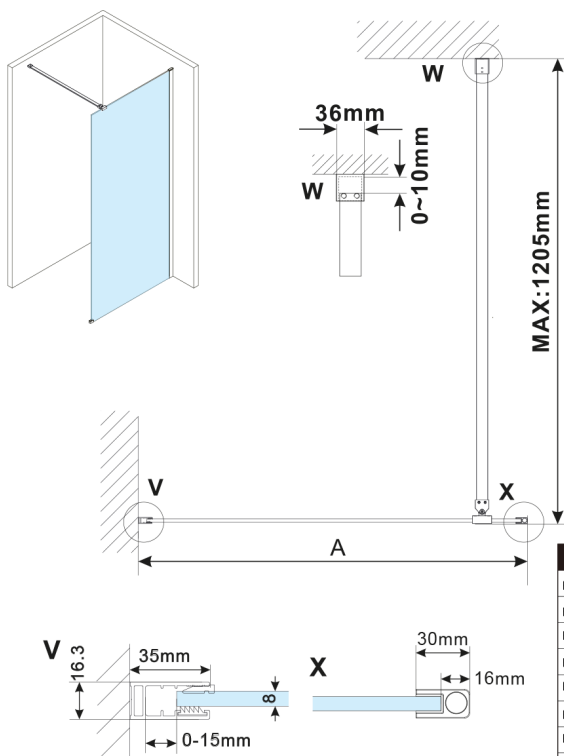

## ESCA BLACK MATT Dusch-Glasteil, Wandmontage, graues matt Glas, 800 mm

Bestellcode: ES1480-02

### Größe

Höhe: 2100 mm

Tiefe: 800 mm

## Technisches Arbeitsblatt

MODEL	A,mm
ES1070, ES1170, ES1270, ES1370, ES1470, ES1570	690-705
ES1080, ES1180, ES1280, ES1380, ES1480, ES1580	790-805
ES1090, ES1190, ES1290, ES1390, ES1490, ES1590	890-905
ES1010, ES1110, ES1210, ES1310, ES1410, ES1510	990-1005
ES1011, ES1111, ES1211, ES1311, ES1411, ES1511	1090-1105
ES1012, ES1112, ES1212, ES1312, ES1412, ES1512	1190-1205
ES1013, ES1113, ES1213, ES1313, ES1413, ES1513	1290-1305
ES1014, ES1114, ES1214, ES1314, ES1414, ES1514	1390-1405
ES1015, ES1115, ES1215, ES1315, ES1415, ES1515	1490-1505

MODEL	A,mm
ES1070, ES1170, ES1270, ES1370, ES1470, ES1570	690-705
ES1080, ES1180, ES1280, ES1380, ES1480, ES1580	790-805
ES1090, ES1190, ES1290, ES1390, ES1490, ES1590	890-905
ES1010, ES1110, ES1210, ES1310, ES1410, ES1510	990-1005
ES1011, ES1111, ES1211, ES1311, ES1411, ES1511	1090-1105
ES1012, ES1112, ES1212, ES1312, ES1412, ES1512	1190-1205
ES1013, ES1113, ES1213, ES1313, ES1413, ES1513	1290-1305
ES1014, ES1114, ES1214, ES1314, ES1414, ES1514	1390-1405
ES1015, ES1115, ES1215, ES1315, ES1415, ES1515	1490-1505