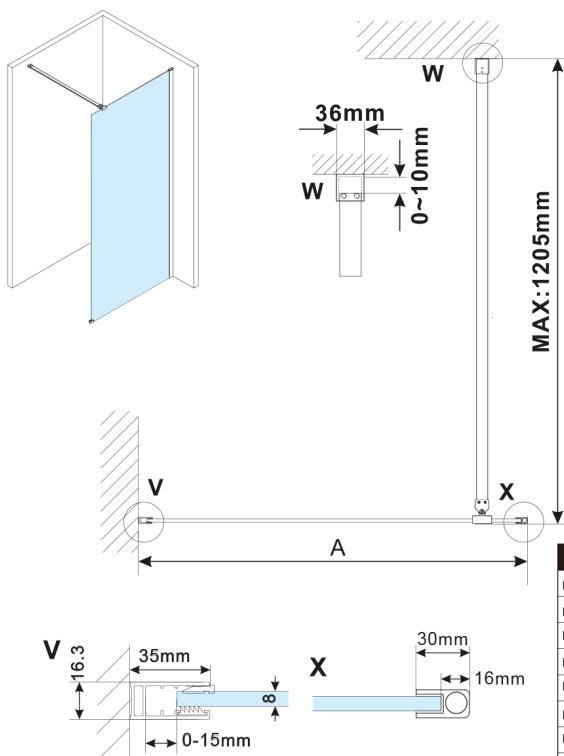

## ESCA GOLD MATT Dusch-Glasteil, Wandmontage, graues matt Glas, 700 mm

Bestellcode: ES1470-04

### Größe

Höhe: 2100 mm

Tiefe: 700 mm

## Technisches Arbeitsblatt

MODEL	A,mm
ES1070, ES1170, ES1270, ES1370, ES1470, ES1570	690-705
ES1080, ES1180, ES1280, ES1380, ES1480, ES1580	790-805
ES1090, ES1190, ES1290, ES1390, ES1490, ES1590	890-905
ES1010, ES1110, ES1210, ES1310, ES1410, ES1510	990-1005
ES1011, ES1111, ES1211, ES1311, ES1411, ES1511	1090-1105
ES1012, ES1112, ES1212, ES1312, ES1412, ES1512	1190-1205
ES1013, ES1113, ES1213, ES1313, ES1413, ES1513	1290-1305
ES1014, ES1114, ES1214, ES1314, ES1414, ES1514	1390-1405
ES1015, ES1115, ES1215, ES1315, ES1415, ES1515	1490-1505

MODEL	A,mm
ES1070, ES1170, ES1270, ES1370, ES1470, ES1570	690-705
ES1080, ES1180, ES1280, ES1380, ES1480, ES1580	790-805
ES1090, ES1190, ES1290, ES1390, ES1490, ES1590	890-905
ES1010, ES1110, ES1210, ES1310, ES1410, ES1510	990-1005
ES1011, ES1111, ES1211, ES1311, ES1411, ES1511	1090-1105
ES1012, ES1112, ES1212, ES1312, ES1412, ES1512	1190-1205
ES1013, ES1113, ES1213, ES1313, ES1413, ES1513	1290-1305
ES1014, ES1114, ES1214, ES1314, ES1414, ES1514	1390-1405
ES1015, ES1115, ES1215, ES1315, ES1415, ES1515	1490-1505