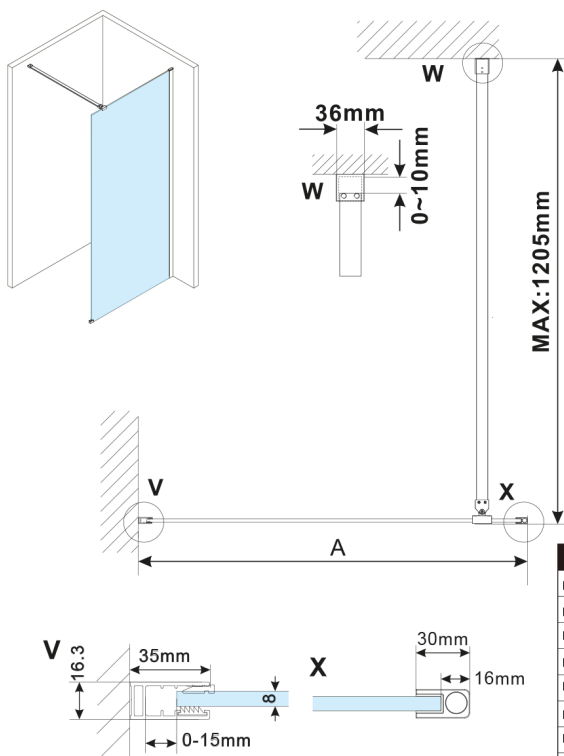

ESCA WHITE MATT Dusch-Glasteil, Wandmontage, graues matt Glas, 700 mm

Bestellcode: ES1470-03

Größe

Höhe: 2100 mm

Tiefe: 700 mm

Eigenschaften

Garantie: 2 Jahre

Technisches Arbeitsblatt

MODEL	A,mm
ES1070, ES1170, ES1270, ES1370, ES1470, ES1570	690-705
ES1080, ES1180, ES1280, ES1380, ES1480, ES1580	790-805
ES1090, ES1190, ES1290, ES1390, ES1490, ES1590	890-905
ES1010, ES1110, ES1210, ES1310, ES1410, ES1510	990-1005
ES1011, ES1111, ES1211, ES1311, ES1411, ES1511	1090-1105
ES1012, ES1112, ES1212, ES1312, ES1412, ES1512	1190-1205
ES1013, ES1113, ES1213, ES1313, ES1413, ES1513	1290-1305
ES1014, ES1114, ES1214, ES1314, ES1414, ES1514	1390-1405
ES1015, ES1115, ES1215, ES1315, ES1415, ES1515	1490-1505

MODEL	A, mm
ES1070, ES1170, ES1270, ES1370, ES1470, ES1570	690-705
ES1080, ES1180, ES1280, ES1380, ES1480, ES1580	790-805
ES1090, ES1190, ES1290, ES1390, ES1490, ES1590	890-905
ES1010, ES1110, ES1210, ES1310, ES1410, ES1510	990-1005
ES1011, ES1111, ES1211, ES1311, ES1411, ES1511	1090-1105
ES1012, ES1112, ES1212, ES1312, ES1412, ES1512	1190-1205
ES1013, ES1113, ES1213, ES1313, ES1413, ES1513	1290-1305
ES1014, ES1114, ES1214, ES1314, ES1414, ES1514	1390-1405
ES1015, ES1115, ES1215, ES1315, ES1415, ES1515	1490-1505