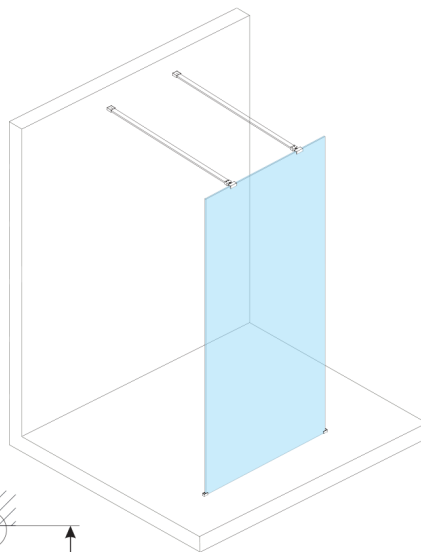

ESCA WHITE MATT Dusch-Glasteil, freistehend, Glas Flute, 1500 mm

Bestellcode: ES1315-07

Größe

Breite: 1500 mm

Höhe: 2100 mm

Eigenschaften

Garantie: 3 Jahre

Technisches Arbeitsblatt

| MODEL | A, mm |
|--|-------|
| ES1070, ES1170, ES1270, ES1370, ES1570 | 699 |
| ES1080, ES1180, ES1280, ES1380, ES1580 | 799 |
| ES1090, ES1190, ES1290, ES1390, ES1590 | 899 |
| ES1010, ES1110, ES1210, ES1310, ES1510 | 999 |
| ES1011, ES1111, ES1211, ES1311, ES1511 | 1099 |
| ES1012, ES1112, ES1212, ES1312, ES1512 | 1199 |
| ES1013, ES1113, ES1213, ES1313, ES1513 | 1299 |
| ES1014, ES1114, ES1214, ES1314, ES1514 | 1399 |
| ES1015, ES1115, ES1215, ES1315, ES1515 | 1499 |