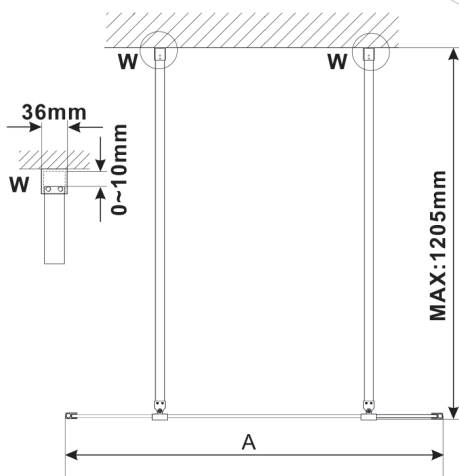

ESCA WHITE MATT Dusch-Glasteil, freistehend, Glas Flute, 1500 mm

Bestellcode: ES1315-07

Größe

Breite: 1500 mm

Höhe: 2100 mm

Eigenschaften

Garantie: 3 Jahre

Technisches Arbeitsblatt

| MODEL | A, mm |
|--|-------|
| ES1070, ES1170, ES1270, ES1370, ES1570 | 699 |
| ES1080, ES1180, ES1280, ES1380, ES1580 | 799 |
| ES1090, ES1190, ES1290, ES1390, ES1590 | 899 |
| ES1010, ES1110, ES1210, ES1310, ES1510 | 999 |
| ES1011, ES1111, ES1211, ES1311, ES1511 | 1099 |
| ES1012, ES1112, ES1212, ES1312, ES1512 | 1199 |
| ES1013, ES1113, ES1213, ES1313, ES1513 | 1299 |
| ES1014, ES1114, ES1214, ES1314, ES1514 | 1399 |
| ES1015, ES1115, ES1215, ES1315, ES1515 | 1499 |