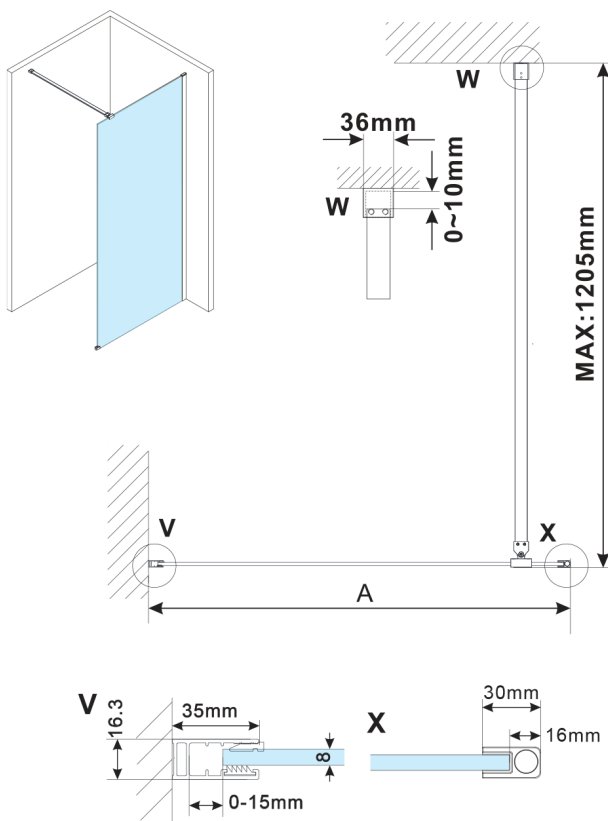

## ESCA GOLD MATT Dusch-Glasteil, Wandmontage, Glas Marron, 700 mm

Bestellcode: ES1570-04

### Größe

Höhe: 2100 mm

Tiefe: 700 mm

## Technisches Arbeitsblatt

MODEL	A,mm
ES1070, ES1170, ES1270, ES1370, ES1570	690~705
ES1080, ES1180, ES1280, ES1380, ES1580	790~805
ES1090, ES1190, ES1290, ES1390, ES1590	890~905
ES1010, ES1110, ES1210, ES1310, ES1510	990~1005
ES1011, ES1111, ES1211, ES1311, ES1511	1090~1105
ES1012, ES1112, ES1212, ES1312, ES1512	1190~1205
ES1013, ES1113, ES1213, ES1313, ES1513	1290~1305
ES1014, ES1114, ES1214, ES1314, ES1514	1390~1405
ES1015, ES1115, ES1215, ES1315, ES1515	1490~1505

MODEL	A,mm
ES1070, ES1170, ES1270, ES1370, ES1570	690-705
ES1080, ES1180, ES1280, ES1380, ES1580	790-805
ES1090, ES1190, ES1290, ES1390, ES1590	890-905
ES1010, ES1110, ES1210, ES1310, ES1510	990-1005
ES1011, ES1111, ES1211, ES1311, ES1511	1090-1105
ES1012, ES1112, ES1212, ES1312, ES1512	1190-1205