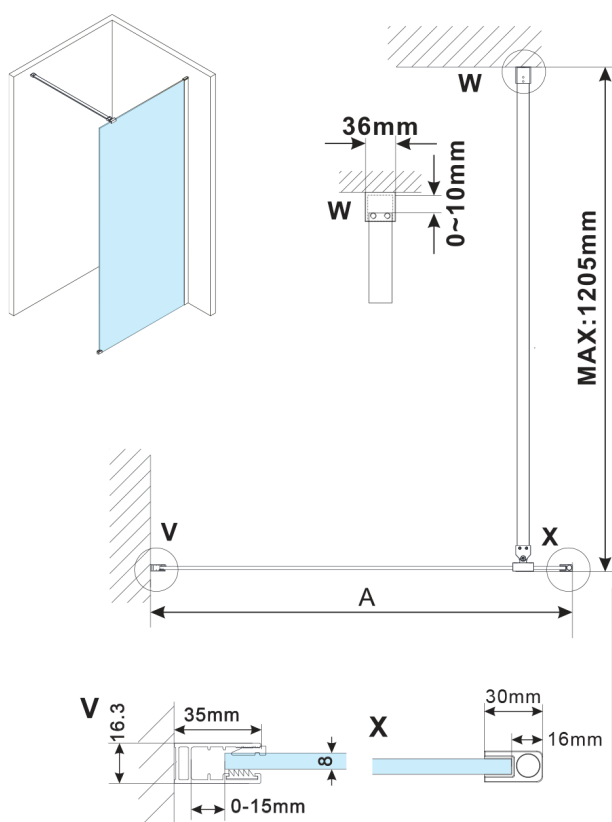

## ESCA GOLD MATT Dusch-Glasteil, Wandmontage, Glas Marron, 1300 mm

Bestellcode: ES1513-04

### Größe

Höhe: 2100 mm

Tiefe: 1300 mm

## Technisches Arbeitsblatt

MODEL	A,mm
ES1070, ES1170, ES1270, ES1370, ES1570	690~705
ES1080, ES1180, ES1280, ES1380, ES1580	790~805
ES1090, ES1190, ES1290, ES1390, ES1590	890~905
ES1010, ES1110, ES1210, ES1310, ES1510	990~1005
ES1011, ES1111, ES1211, ES1311, ES1511	1090~1105
ES1012, ES1112, ES1212, ES1312, ES1512	1190~1205
ES1013, ES1113, ES1213, ES1313, ES1513	1290~1305
ES1014, ES1114, ES1214, ES1314, ES1514	1390~1405
ES1015, ES1115, ES1215, ES1315, ES1515	1490~1505