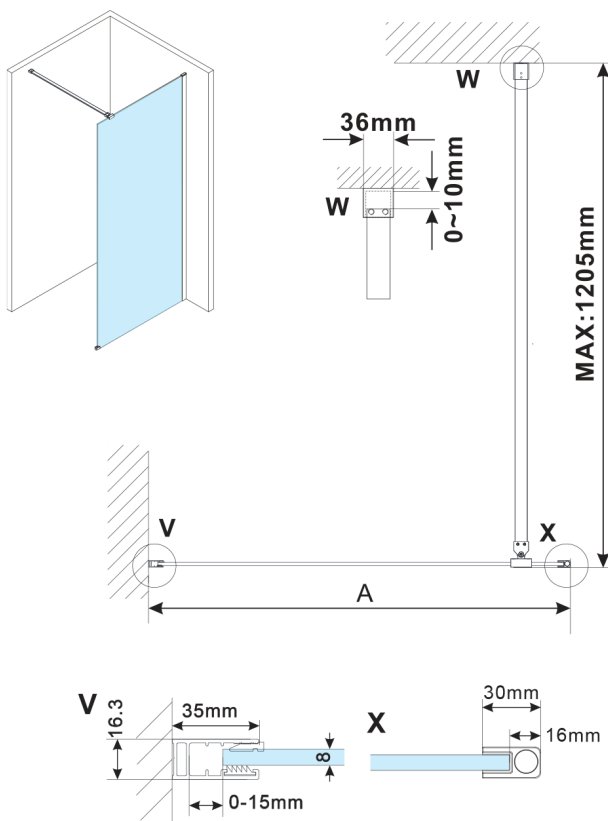

## ESCA GOLD MATT Dusch-Glasteil, Wandmontage, Glas Marron, 1200 mm

Bestellcode: ES1512-04

### Größe

Höhe: 2100 mm

Tiefe: 1200 mm

## Technisches Arbeitsblatt

MODEL	A,mm
ES1070, ES1170, ES1270, ES1370, ES1570	690~705
ES1080, ES1180, ES1280, ES1380, ES1580	790~805
ES1090, ES1190, ES1290, ES1390, ES1590	890~905
ES1010, ES1110, ES1210, ES1310, ES1510	990~1005
ES1011, ES1111, ES1211, ES1311, ES1511	1090~1105
ES1012, ES1112, ES1212, ES1312, ES1512	1190~1205
ES1013, ES1113, ES1213, ES1313, ES1513	1290~1305
ES1014, ES1114, ES1214, ES1314, ES1514	1390~1405
ES1015, ES1115, ES1215, ES1315, ES1515	1490~1505

MODEL	A,mm
ES1070, ES1170, ES1270, ES1370, ES1570	690-705
ES1080, ES1180, ES1280, ES1380, ES1580	790-805
ES1090, ES1190, ES1290, ES1390, ES1590	890-905
ES1010, ES1110, ES1210, ES1310, ES1510	990-1005
ES1011, ES1111, ES1211, ES1311, ES1511	1090-1105
ES1012, ES1112, ES1212, ES1312, ES1512	1190-1205